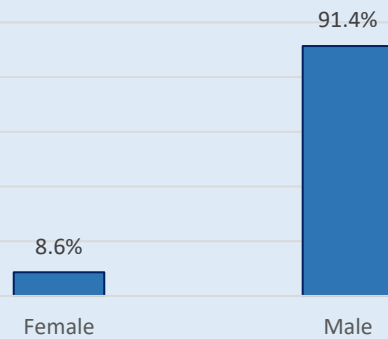

Sheriff's Daily Report

8/10/2024

Under the Custody of the Sheriff	
Total Male and Female	6,439
Jail Population	4,976
Community Corrections	1,463

Jail Population - Behind the Walls

Sheriff's Daily Report

8/10/2024

CCSO Population Demographics

In Confinement

Gender ID Distribution

Race Distribution

Age Distribution

Community Corrections

Gender ID Distribution

Race Distribution

Age Distribution