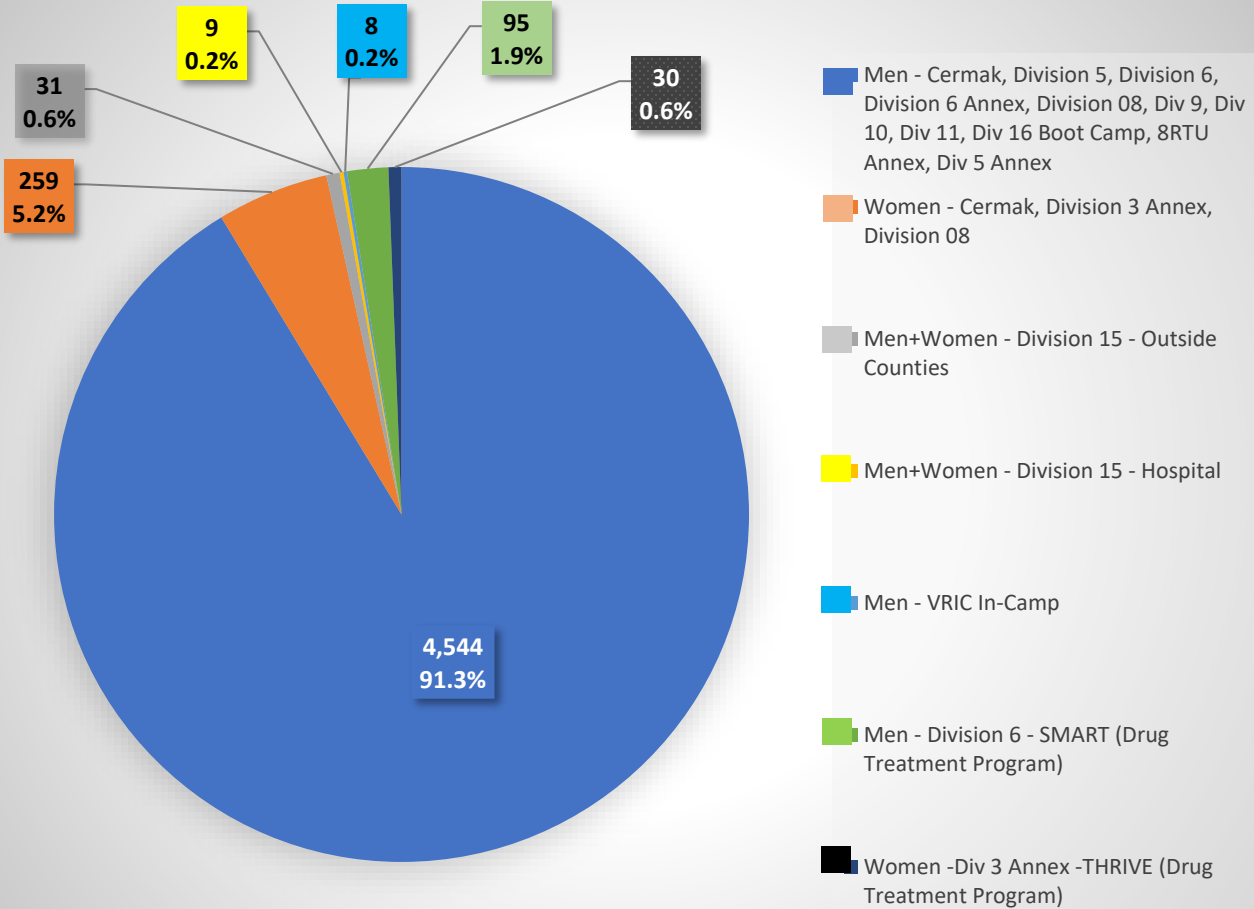

Sheriff's Daily Report

8/10/2024

Under the Custody of the Sheriff	
Total Male and Female	6,439
Jail Population	4,976
Community Corrections	1,463

Jail Population - Behind the Walls

Sheriff's Daily Report

8/10/2024

CCSO Population Demographics

In Confinement

Gender ID Distribution

Race Distribution

Age Distribution

Community Corrections

Gender ID Distribution

Race Distribution

Age Distribution