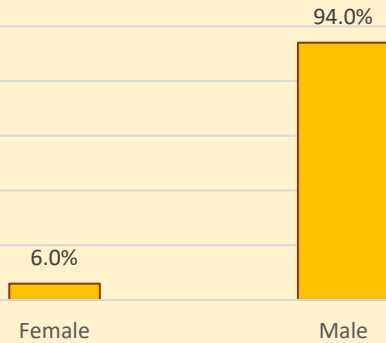

Sheriff's Daily Report

8/10/2024

Under the Custody of the Sheriff	
Total Male and Female	6,439
Jail Population	4,976
Community Corrections	1,463

Jail Population - Behind the Walls

Sheriff's Daily Report

8/10/2024

CCSO Population Demographics

In Confinement

Gender ID Distribution

Race Distribution

Age Distribution

Community Corrections

Gender ID Distribution

Race Distribution

Age Distribution