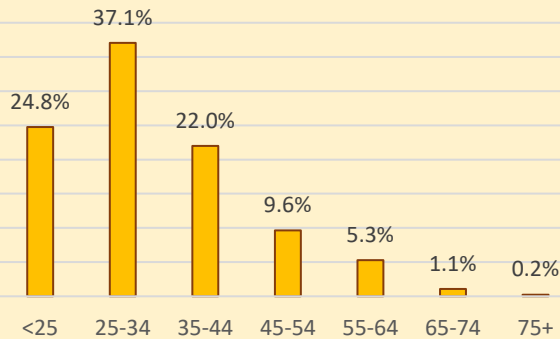

Sheriff's Daily Report

8/10/2024

Under the Custody of the Sheriff	
Total Male and Female	6,439
Jail Population	4,976
Community Corrections	1,463

Jail Population - Behind the Walls

Sheriff's Daily Report

8/10/2024

CCSO Population Demographics

In Confinement

Gender ID Distribution

Race Distribution

Age Distribution

Community Corrections

Gender ID Distribution

Race Distribution

Age Distribution