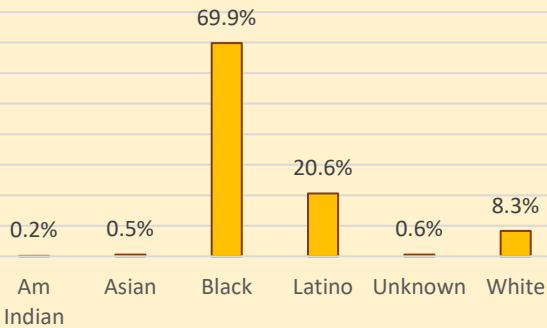

Sheriff's Daily Report

8/10/2024

Under the Custody of the Sheriff	
Total Male and Female	6,439
Jail Population	4,976
Community Corrections	1,463

Jail Population - Behind the Walls

Sheriff's Daily Report

8/10/2024

CCSO Population Demographics

In Confinement

Gender ID Distribution

Race Distribution

Age Distribution

Community Corrections

Gender ID Distribution

Race Distribution

Age Distribution