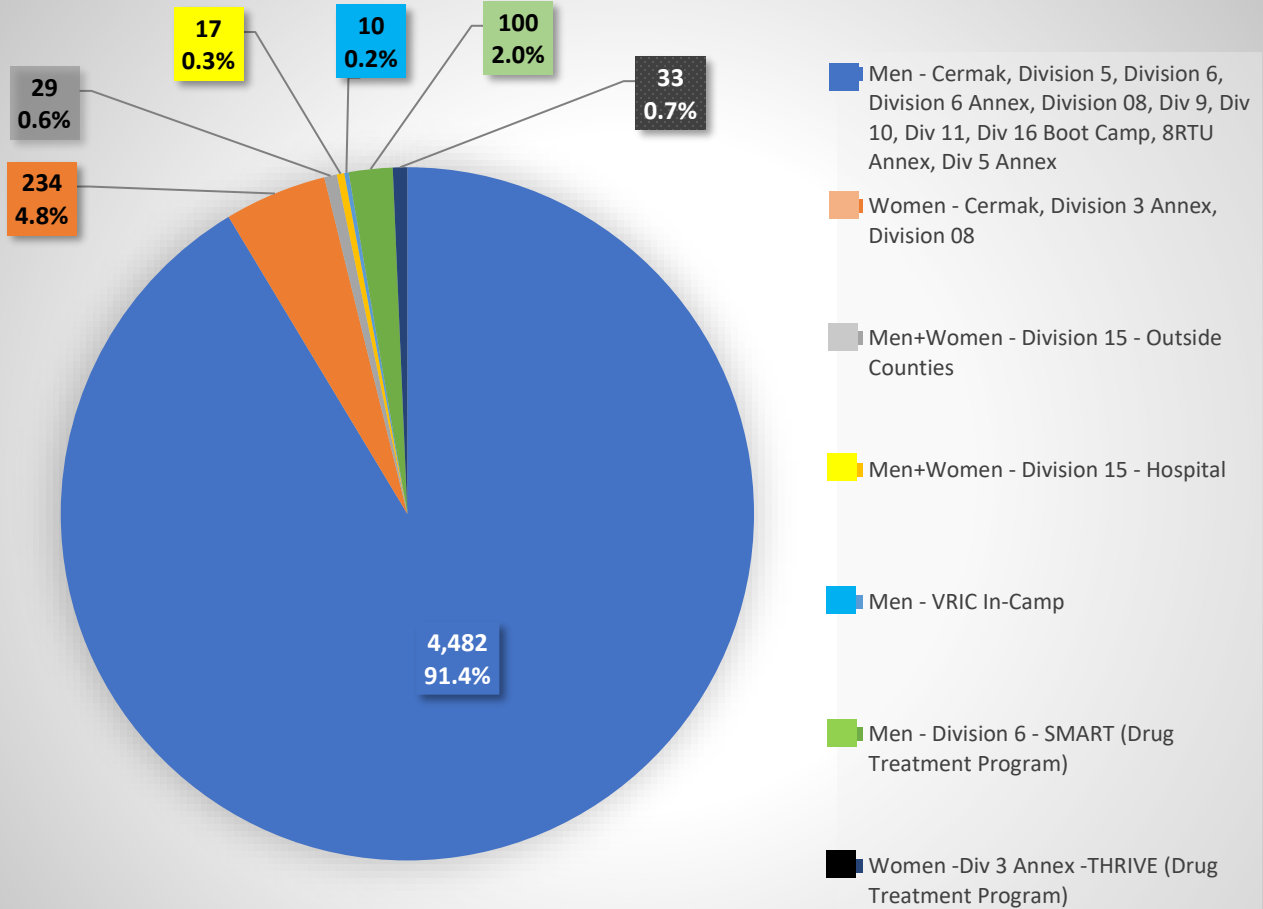

Sheriff's Daily Report

8/1/2024

Under the Custody of the Sheriff	
Total Male and Female	6,389
Jail Population	4,905
Community Corrections	1,484

Jail Population - Behind the Walls

Sheriff's Daily Report

8/1/2024

CCSO Population Demographics

In Confinement

Gender ID Distribution

Race Distribution

Age Distribution

Community Corrections

Gender ID Distribution

Race Distribution

Age Distribution