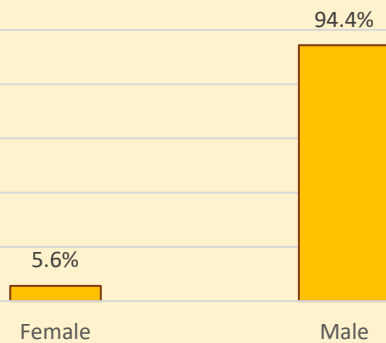

Sheriff's Daily Report

8/1/2024

Under the Custody of the Sheriff	
Total Male and Female	6,389
Jail Population	4,905
Community Corrections	1,484

Jail Population - Behind the Walls

Sheriff's Daily Report

8/1/2024

CCSO Population Demographics

In Confinement

Gender ID Distribution

Race Distribution

Age Distribution

Community Corrections

Gender ID Distribution

Race Distribution

Age Distribution