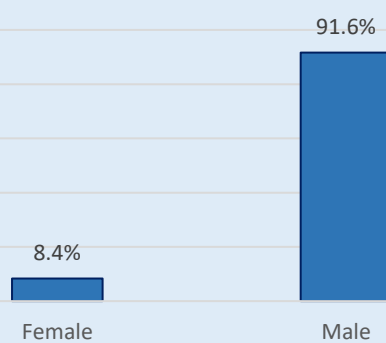

Sheriff's Daily Report

8/1/2024

Under the Custody of the Sheriff	
Total Male and Female	6,389
Jail Population	4,905
Community Corrections	1,484

Jail Population - Behind the Walls

Sheriff's Daily Report

8/1/2024

CCSO Population Demographics

In Confinement

Gender ID Distribution

Race Distribution

Age Distribution

Community Corrections

Gender ID Distribution

Race Distribution

Age Distribution