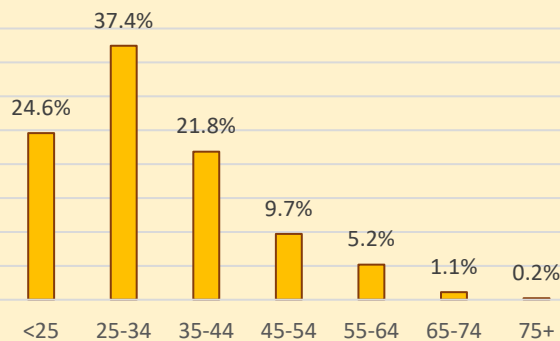

Sheriff's Daily Report

8/1/2024

Under the Custody of the Sheriff	
Total Male and Female	6,389
Jail Population	4,905
Community Corrections	1,484

Jail Population - Behind the Walls

Sheriff's Daily Report

8/1/2024

CCSO Population Demographics

In Confinement

Gender ID Distribution

Race Distribution

Age Distribution

Community Corrections

Gender ID Distribution

Race Distribution

Age Distribution