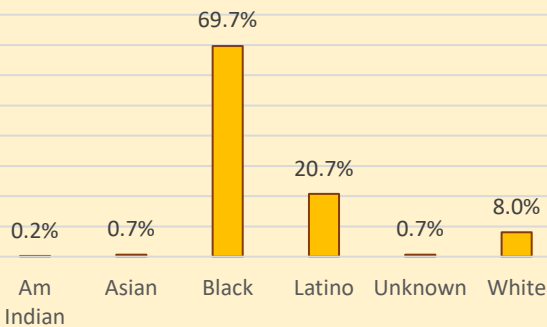

Sheriff's Daily Report

8/1/2024

Under the Custody of the Sheriff	
Total Male and Female	6,389
Jail Population	4,905
Community Corrections	1,484

Jail Population - Behind the Walls

Sheriff's Daily Report

8/1/2024

CCSO Population Demographics

In Confinement

Gender ID Distribution

Race Distribution

Age Distribution

Community Corrections

Gender ID Distribution

Race Distribution

Age Distribution