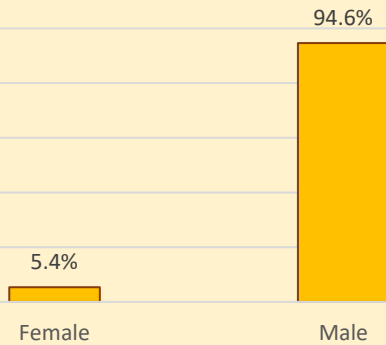

Sheriff's Daily Report

7/28/2024

CCSO Population Demographics

In Confinement

Gender ID Distribution