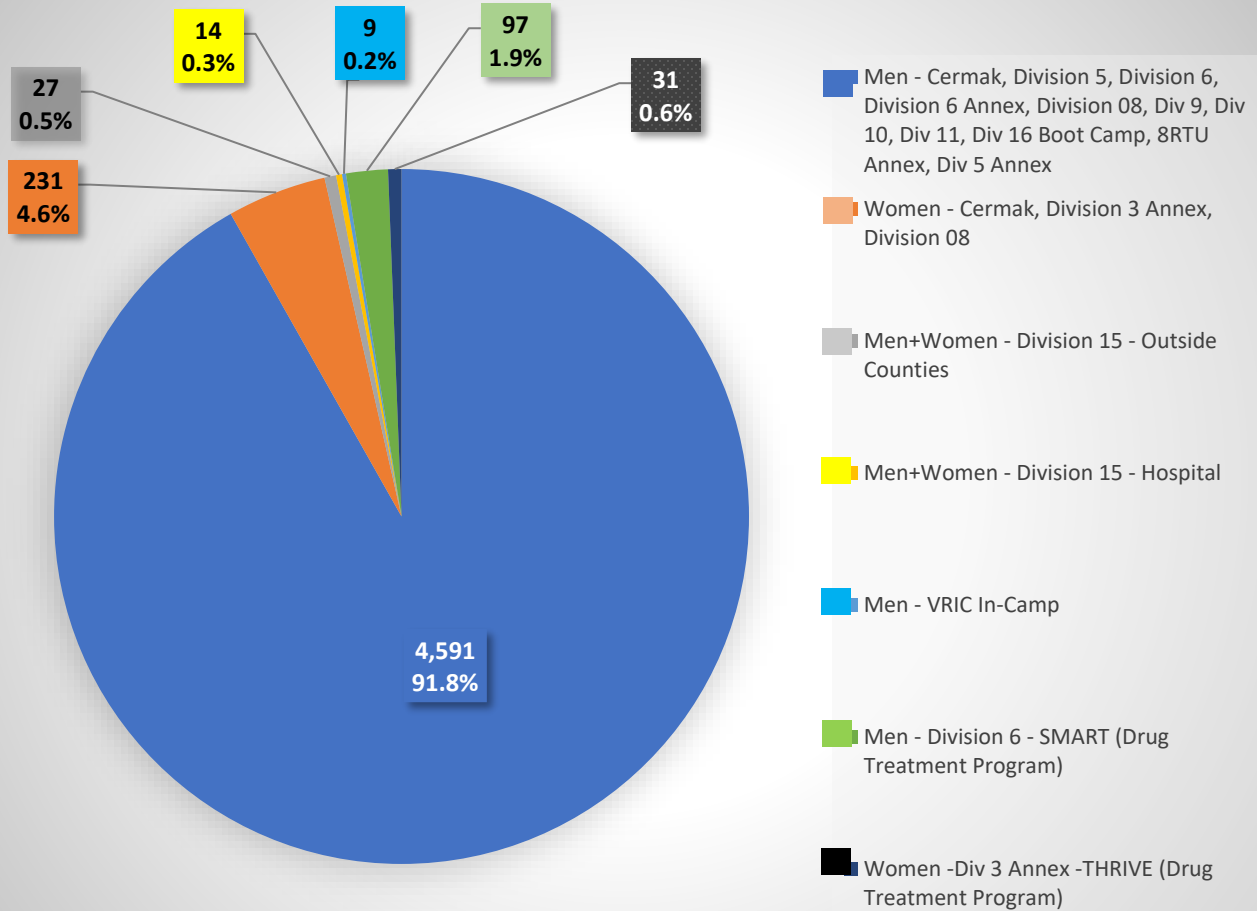

# Sheriff's Daily Report

## 7/28/2024

Under the Custody of the Sheriff	
Total Male and Female	6,499
Jail Population	5,000
Community Corrections	1,499

### Jail Population - Behind the Walls