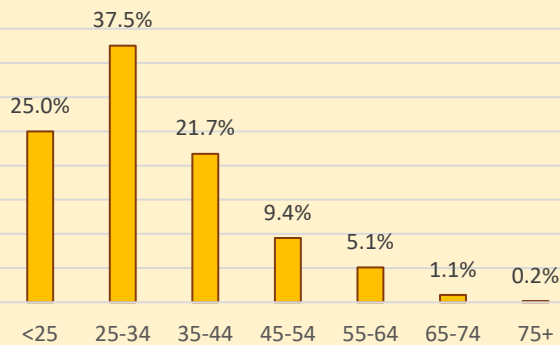

Sheriff's Daily Report

7/27/2024

Under the Custody of the Sheriff	
Total Male and Female	6,414
Jail Population	4,913
Community Corrections	1,501

Jail Population - Behind the Walls

Sheriff's Daily Report

7/27/2024

CCSO Population Demographics

In Confinement

Gender ID Distribution

Race Distribution

Age Distribution

Community Corrections

Gender ID Distribution

Race Distribution

Age Distribution