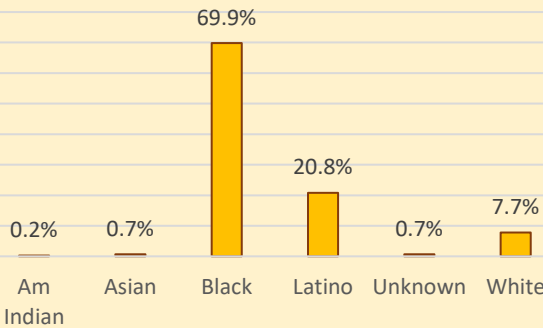

Sheriff's Daily Report

7/27/2024

Under the Custody of the Sheriff	
Total Male and Female	6,414
Jail Population	4,913
Community Corrections	1,501

Jail Population - Behind the Walls

Sheriff's Daily Report

7/27/2024

CCSO Population Demographics

In Confinement

Gender ID Distribution

Race Distribution

Age Distribution

Community Corrections

Gender ID Distribution

Race Distribution

Age Distribution