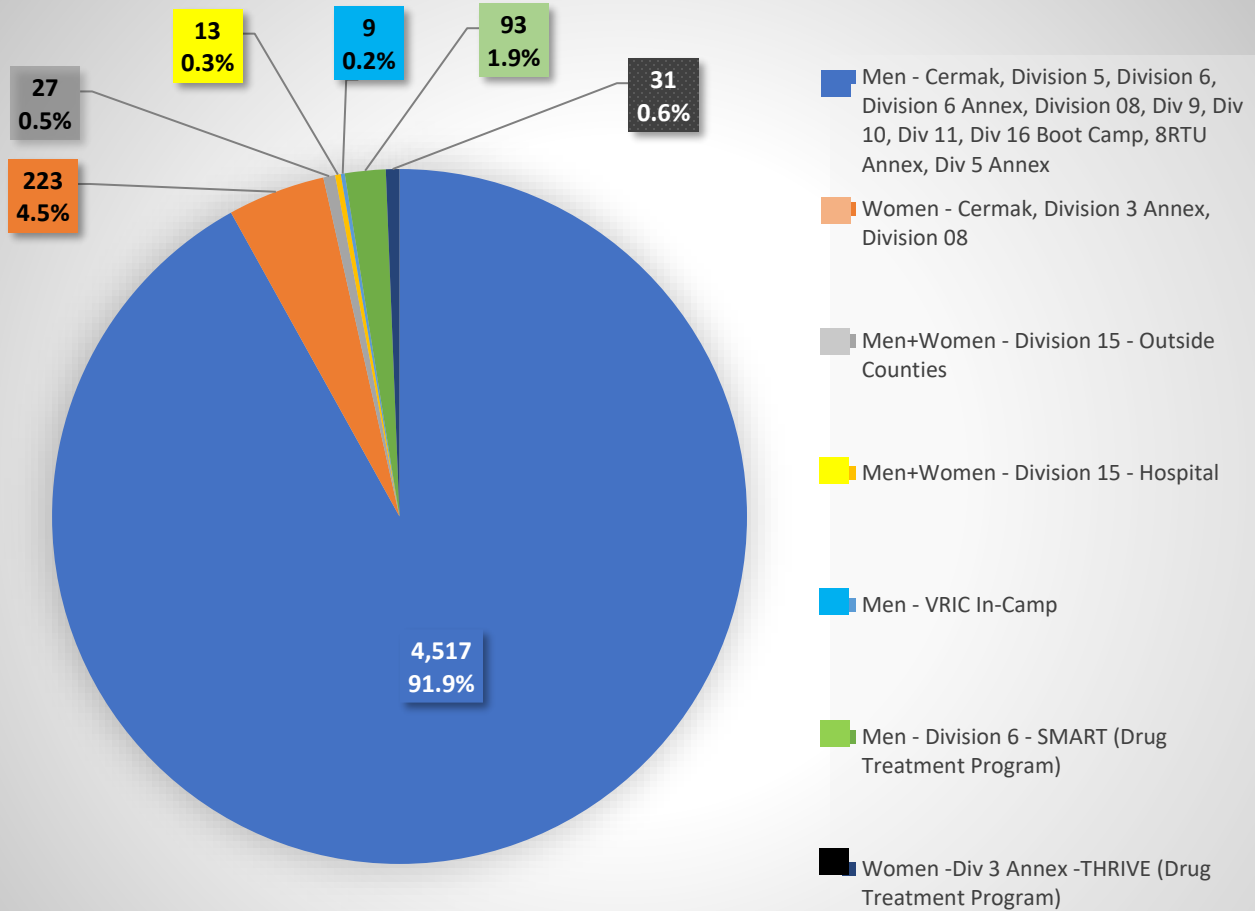

Sheriff's Daily Report

7/27/2024

Under the Custody of the Sheriff	
Total Male and Female	6,414
Jail Population	4,913
Community Corrections	1,501

Jail Population - Behind the Walls

Sheriff's Daily Report

7/27/2024

CCSO Population Demographics

In Confinement

Gender ID Distribution

Race Distribution

Age Distribution

Community Corrections

Gender ID Distribution

Race Distribution

Age Distribution