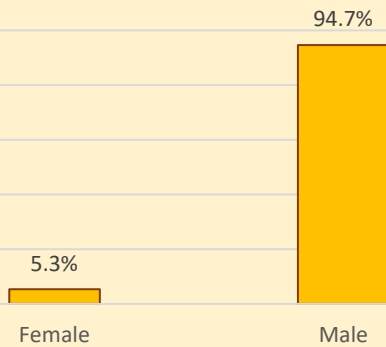

Sheriff's Daily Report

7/27/2024

Under the Custody of the Sheriff	
Total Male and Female	6,414
Jail Population	4,913
Community Corrections	1,501

Jail Population - Behind the Walls

Sheriff's Daily Report

7/27/2024

CCSO Population Demographics

In Confinement

Gender ID Distribution

Race Distribution

Age Distribution

Community Corrections

Gender ID Distribution

Race Distribution

Age Distribution