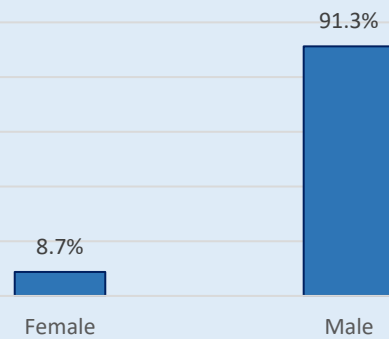

Sheriff's Daily Report

7/27/2024

Under the Custody of the Sheriff	
Total Male and Female	6,414
Jail Population	4,913
Community Corrections	1,501

Jail Population - Behind the Walls

Sheriff's Daily Report

7/27/2024

CCSO Population Demographics

In Confinement

Gender ID Distribution

Race Distribution

Age Distribution

Community Corrections

Gender ID Distribution

Race Distribution

Age Distribution