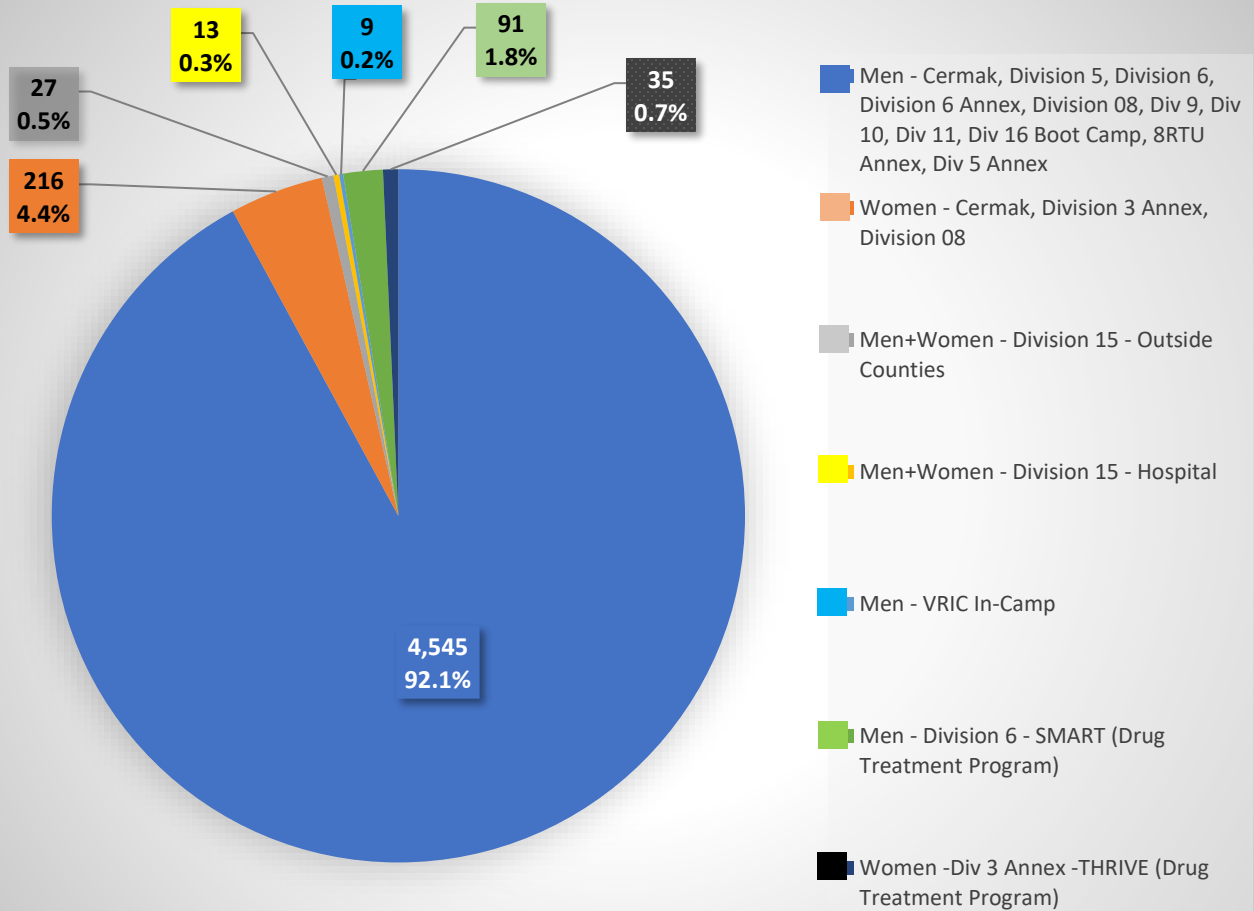

# Sheriff's Daily Report

## 7/19/2024

Under the Custody of the Sheriff	
<b>Total Male and Female</b>	<b>6,445</b>
Jail Population	4,936
Community Corrections	1,509

### Jail Population - Behind the Walls