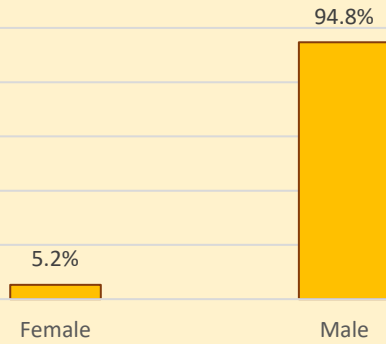

Sheriff's Daily Report

7/18/2024

Under the Custody of the Sheriff	
Total Male and Female	6,453
Jail Population	4,944
Community Corrections	1,509

Jail Population - Behind the Walls

Sheriff's Daily Report

7/18/2024

CCSO Population Demographics

In Confinement

Gender ID Distribution

Race Distribution

Age Distribution

Community Corrections

Gender ID Distribution

Race Distribution

Age Distribution