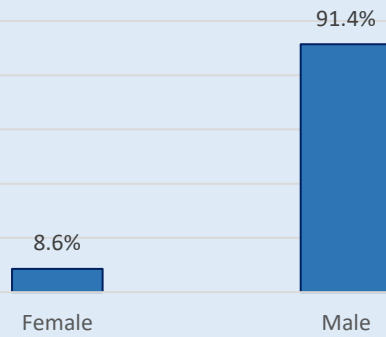

Sheriff's Daily Report

7/18/2024

Under the Custody of the Sheriff	
Total Male and Female	6,453
Jail Population	4,944
Community Corrections	1,509

Jail Population - Behind the Walls

Sheriff's Daily Report

7/18/2024

CCSO Population Demographics

In Confinement

Gender ID Distribution

Race Distribution

Age Distribution

Community Corrections

Gender ID Distribution

Race Distribution

Age Distribution