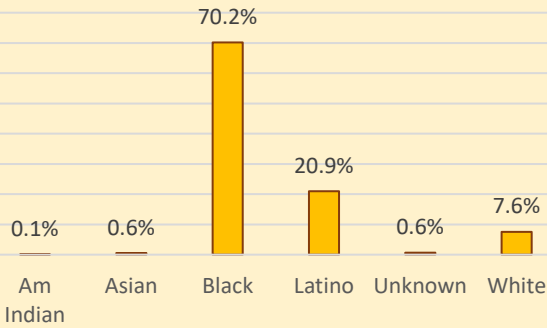

Sheriff's Daily Report

7/18/2024

Under the Custody of the Sheriff	
Total Male and Female	6,453
Jail Population	4,944
Community Corrections	1,509

Jail Population - Behind the Walls

Sheriff's Daily Report

7/18/2024

CCSO Population Demographics

In Confinement

Gender ID Distribution

Race Distribution

Age Distribution

Community Corrections

Gender ID Distribution

Race Distribution

Age Distribution