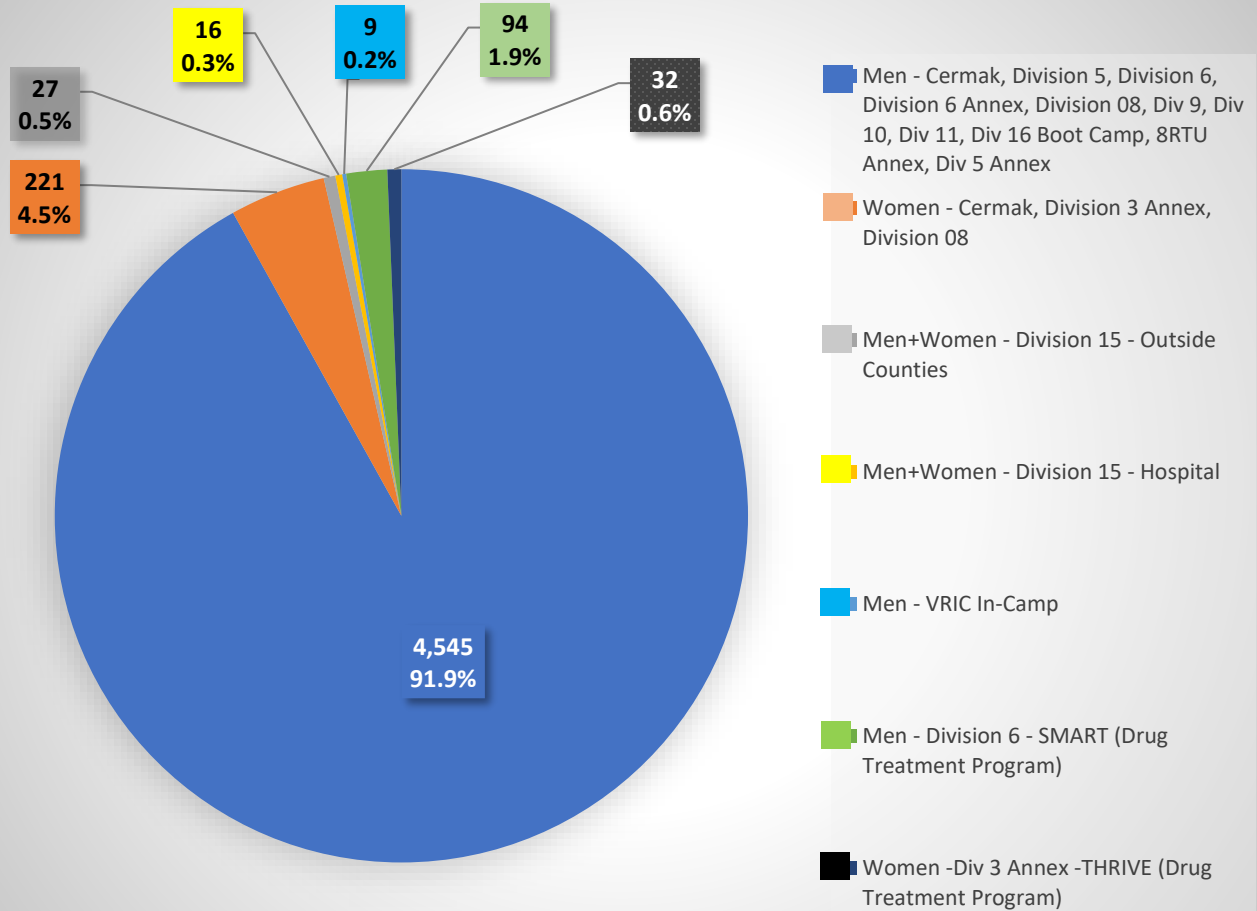

Sheriff's Daily Report

7/18/2024

Under the Custody of the Sheriff	
Total Male and Female	6,453
Jail Population	4,944
Community Corrections	1,509

Jail Population - Behind the Walls

Sheriff's Daily Report

7/18/2024

CCSO Population Demographics

In Confinement

Gender ID Distribution

Race Distribution

Age Distribution

Community Corrections

Gender ID Distribution

Race Distribution

Age Distribution