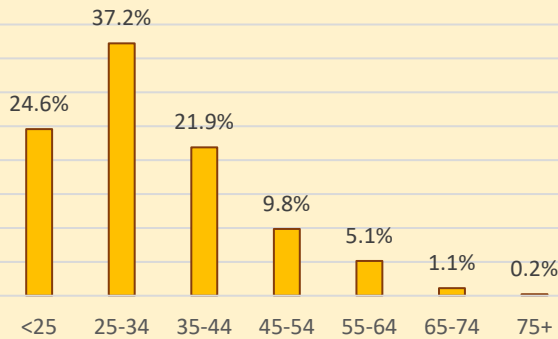

Sheriff's Daily Report

7/18/2024

Under the Custody of the Sheriff	
Total Male and Female	6,453
Jail Population	4,944
Community Corrections	1,509

Jail Population - Behind the Walls

Sheriff's Daily Report

7/18/2024

CCSO Population Demographics

In Confinement

Gender ID Distribution

Race Distribution

Age Distribution

Community Corrections

Gender ID Distribution

Race Distribution

Age Distribution