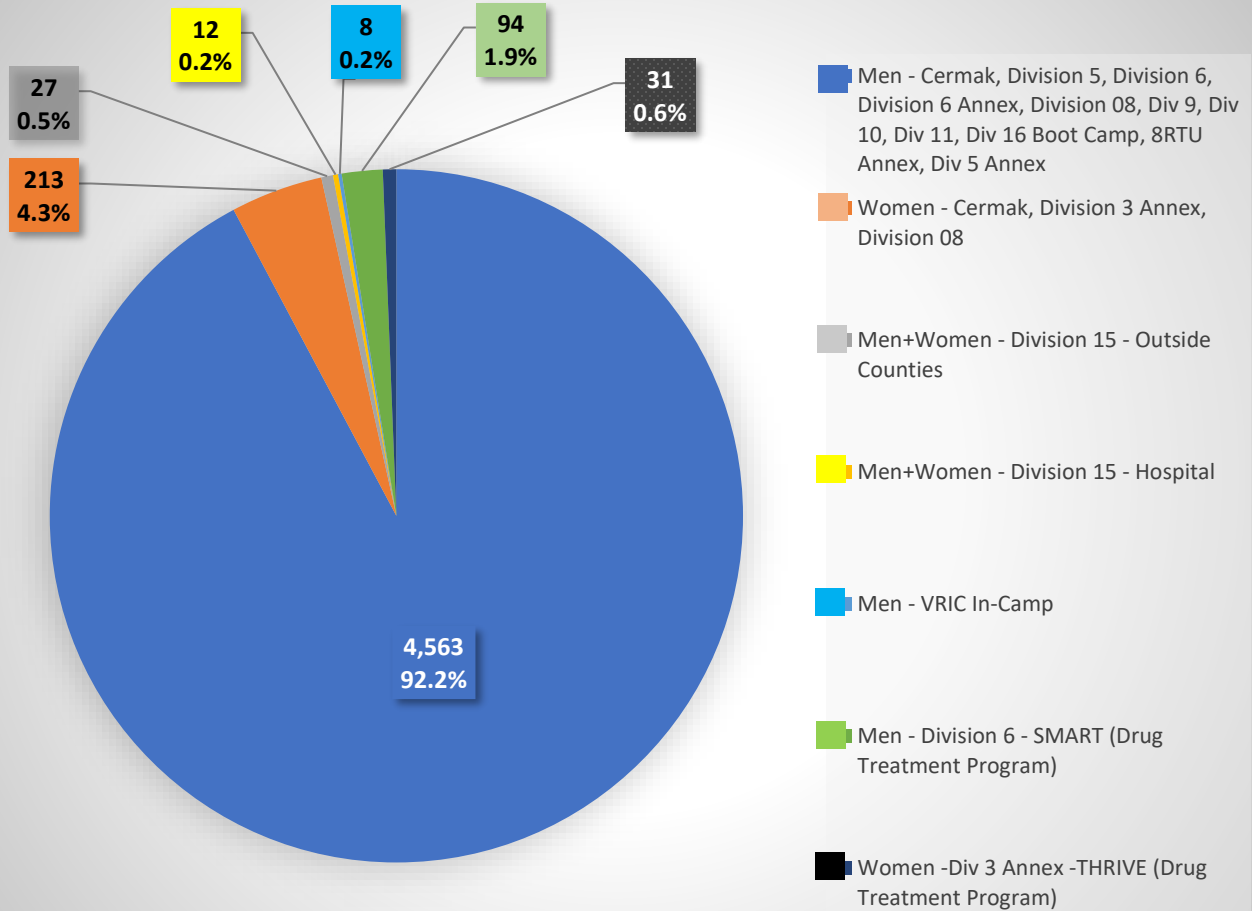

# Sheriff's Daily Report

7/17/2024

Under the Custody of the Sheriff	
<b>Total Male and Female</b>	<b>6,462</b>
Jail Population	4,948
Community Corrections	1,514

## Jail Population - Behind the Walls

# Sheriff's Daily Report

7/17/2024

### In Confinement

Gender ID Distribution

Race Distribution

Age Distribution