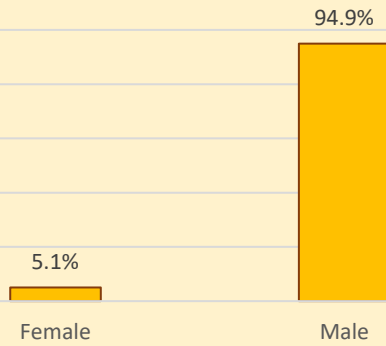

CCSO Population Demographics

In Confinement

Gender ID Distribution