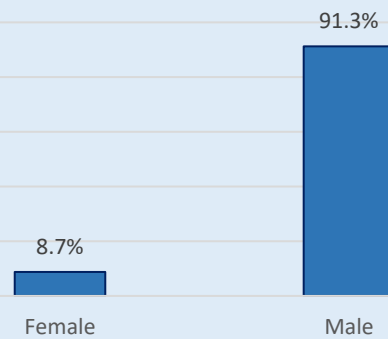

Sheriff's Daily Report

7/4/2024

Under the Custody of the Sheriff	
Total Male and Female	6,340
Jail Population	4,835
Community Corrections	1,505

Jail Population - Behind the Walls

Sheriff's Daily Report

7/4/2024

CCSO Population Demographics

In Confinement

Gender ID Distribution

Race Distribution

Age Distribution

Community Corrections

Gender ID Distribution

Race Distribution

Age Distribution