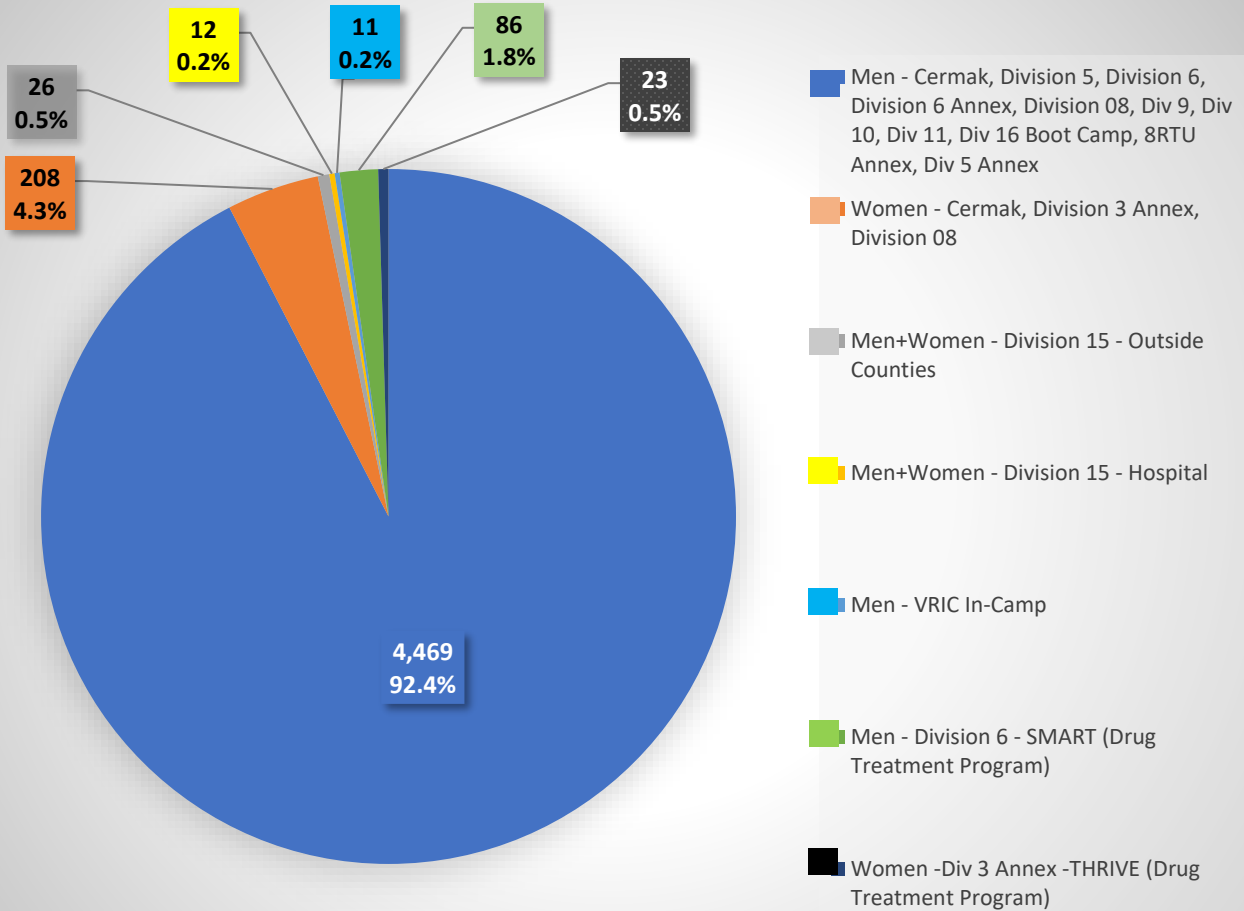

Sheriff's Daily Report

7/4/2024

Under the Custody of the Sheriff	
Total Male and Female	6,340
Jail Population	4,835
Community Corrections	1,505

Jail Population - Behind the Walls

Sheriff's Daily Report

7/4/2024

CCSO Population Demographics

In Confinement

Gender ID Distribution

Race Distribution

Age Distribution

Community Corrections

Gender ID Distribution

Race Distribution

Age Distribution