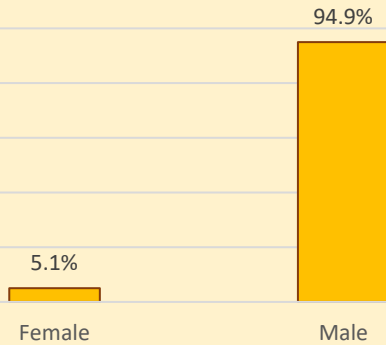

Sheriff's Daily Report

7/4/2024

Under the Custody of the Sheriff	
Total Male and Female	6,340
Jail Population	4,835
Community Corrections	1,505

Jail Population - Behind the Walls

Sheriff's Daily Report

7/4/2024

CCSO Population Demographics

In Confinement

Gender ID Distribution

Race Distribution

Age Distribution

Community Corrections

Gender ID Distribution

Race Distribution

Age Distribution