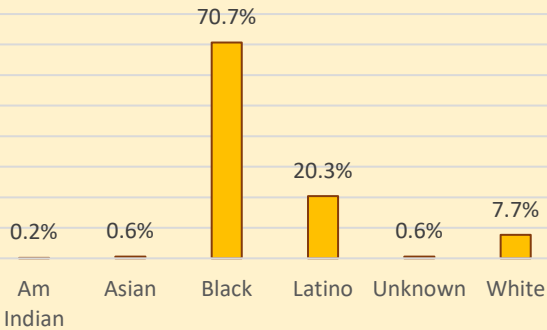

Sheriff's Daily Report

7/4/2024

Under the Custody of the Sheriff	
Total Male and Female	6,340
Jail Population	4,835
Community Corrections	1,505

Jail Population - Behind the Walls

Sheriff's Daily Report

7/4/2024

CCSO Population Demographics

In Confinement

Gender ID Distribution

Race Distribution

Age Distribution

Community Corrections

Gender ID Distribution

Race Distribution

Age Distribution