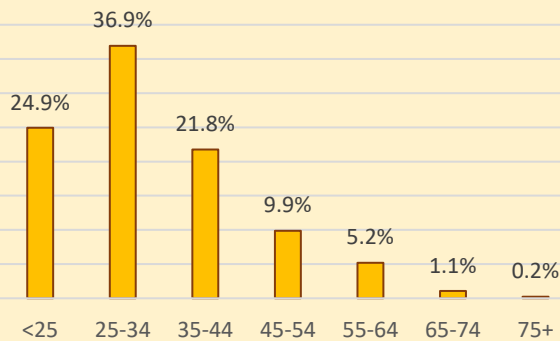

Sheriff's Daily Report

7/4/2024

Under the Custody of the Sheriff	
Total Male and Female	6,340
Jail Population	4,835
Community Corrections	1,505

Jail Population - Behind the Walls

Sheriff's Daily Report

7/4/2024

CCSO Population Demographics

In Confinement

Gender ID Distribution

Race Distribution

Age Distribution

Community Corrections

Gender ID Distribution

Race Distribution

Age Distribution