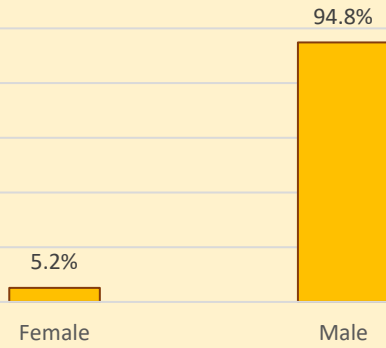

Sheriff's Daily Report

6/30/2024

Under the Custody of the Sheriff	
Total Male and Female	6,390
Jail Population	4,883
Community Corrections	1,507

Jail Population - Behind the Walls

Sheriff's Daily Report

6/30/2024

CCSO Population Demographics

In Confinement

Gender ID Distribution

Race Distribution

Age Distribution

Community Corrections

Gender ID Distribution

Race Distribution

Age Distribution