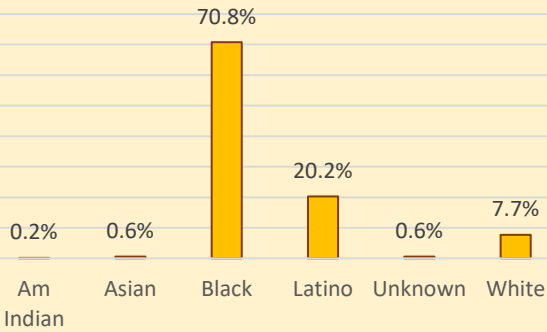

Sheriff's Daily Report

6/30/2024

Under the Custody of the Sheriff	
Total Male and Female	6,390
Jail Population	4,883
Community Corrections	1,507

Jail Population - Behind the Walls

Sheriff's Daily Report

6/30/2024

CCSO Population Demographics

In Confinement

Gender ID Distribution

Race Distribution

Age Distribution

Community Corrections

Gender ID Distribution

Race Distribution

Age Distribution