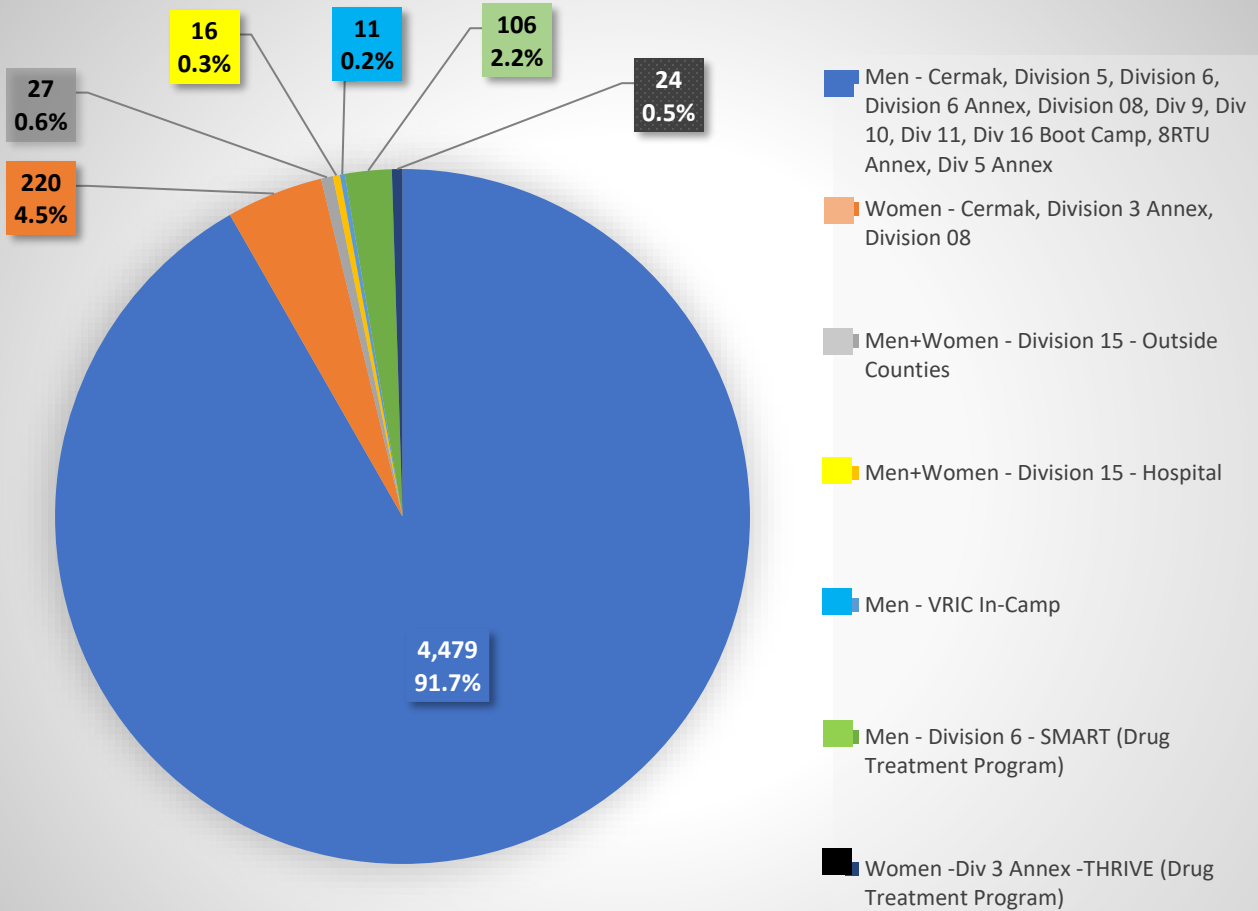

Sheriff's Daily Report

6/30/2024

Under the Custody of the Sheriff	
Total Male and Female	6,390
Jail Population	4,883
Community Corrections	1,507

Jail Population - Behind the Walls

Sheriff's Daily Report

6/30/2024

CCSO Population Demographics

In Confinement

Gender ID Distribution

Race Distribution

Age Distribution

Community Corrections

Gender ID Distribution

Race Distribution

Age Distribution