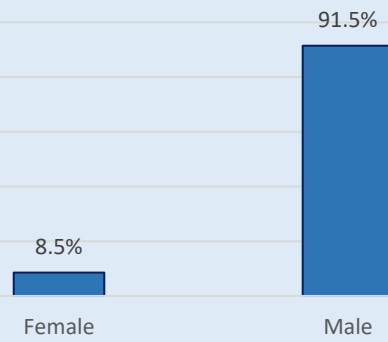

Sheriff's Daily Report

6/30/2024

Under the Custody of the Sheriff	
Total Male and Female	6,390
Jail Population	4,883
Community Corrections	1,507

Jail Population - Behind the Walls

Sheriff's Daily Report

6/30/2024

CCSO Population Demographics

In Confinement

Gender ID Distribution

Race Distribution

Age Distribution

Community Corrections

Gender ID Distribution

Race Distribution

Age Distribution