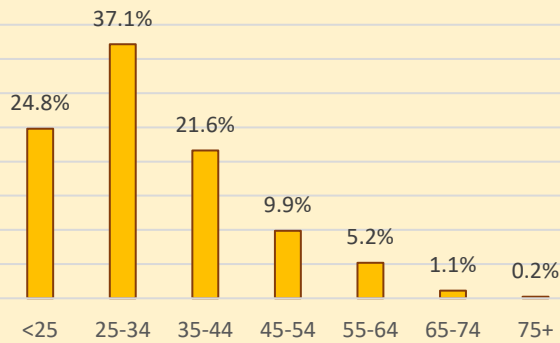

Sheriff's Daily Report

6/30/2024

Under the Custody of the Sheriff	
Total Male and Female	6,390
Jail Population	4,883
Community Corrections	1,507

Jail Population - Behind the Walls

Sheriff's Daily Report

6/30/2024

CCSO Population Demographics

In Confinement

Gender ID Distribution

Race Distribution

Age Distribution

Community Corrections

Gender ID Distribution

Race Distribution

Age Distribution