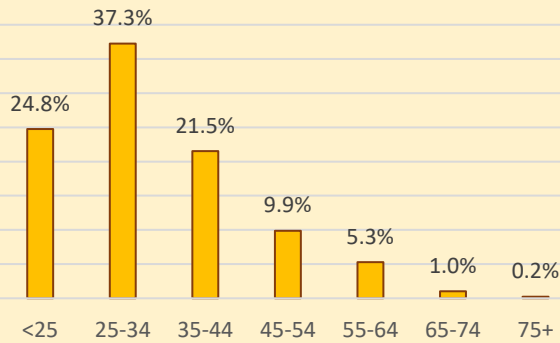

Sheriff's Daily Report

6/29/2024

Under the Custody of the Sheriff	
Total Male and Female	6,291
Jail Population	4,780
Community Corrections	1,511

Jail Population - Behind the Walls

Sheriff's Daily Report

6/29/2024

CCSO Population Demographics

In Confinement

Gender ID Distribution

Race Distribution

Age Distribution

Community Corrections

Gender ID Distribution

Race Distribution

Age Distribution