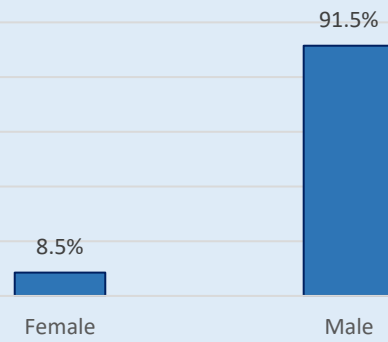

Sheriff's Daily Report

6/29/2024

Under the Custody of the Sheriff	
Total Male and Female	6,291
Jail Population	4,780
Community Corrections	1,511

Jail Population - Behind the Walls

Sheriff's Daily Report

6/29/2024

CCSO Population Demographics

In Confinement

Gender ID Distribution

Race Distribution

Age Distribution

Community Corrections

Gender ID Distribution

Race Distribution

Age Distribution