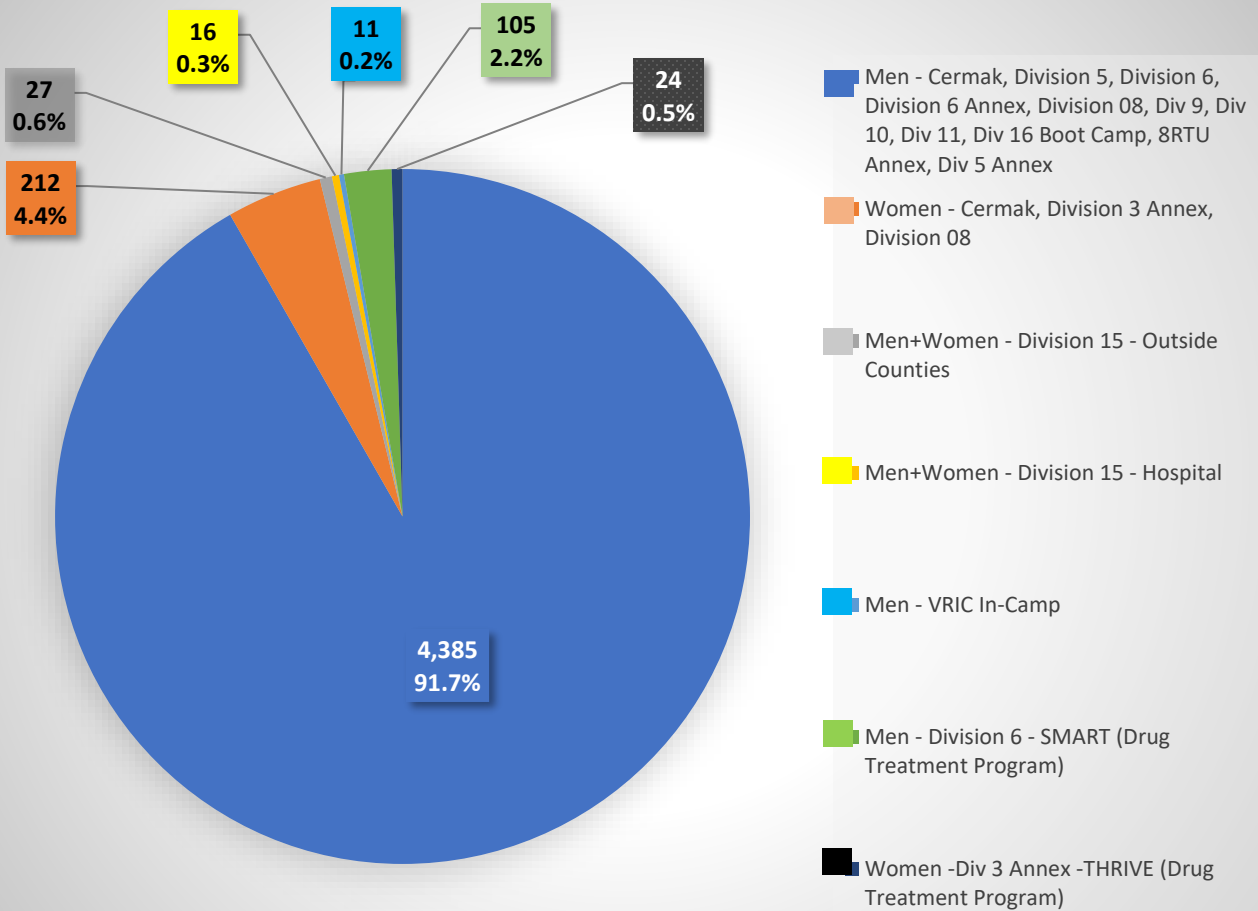

Sheriff's Daily Report

6/29/2024

Under the Custody of the Sheriff	
Total Male and Female	6,291
Jail Population	4,780
Community Corrections	1,511

Jail Population - Behind the Walls

Sheriff's Daily Report

6/29/2024

CCSO Population Demographics

In Confinement

Gender ID Distribution

Race Distribution

Age Distribution

Community Corrections

Gender ID Distribution

Race Distribution

Age Distribution