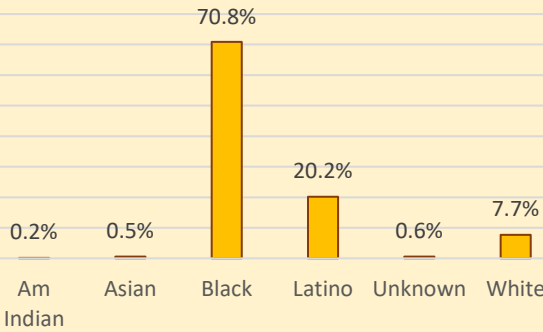

Sheriff's Daily Report

6/29/2024

Under the Custody of the Sheriff	
Total Male and Female	6,291
Jail Population	4,780
Community Corrections	1,511

Jail Population - Behind the Walls

Sheriff's Daily Report

6/29/2024

CCSO Population Demographics

In Confinement

Gender ID Distribution

Race Distribution

Age Distribution

Community Corrections

Gender ID Distribution

Race Distribution

Age Distribution