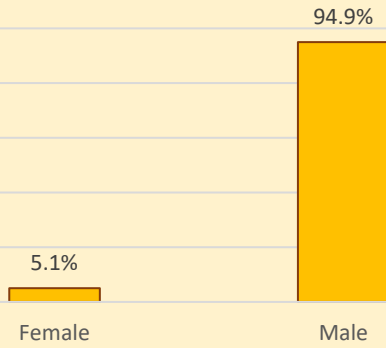

Sheriff's Daily Report

6/29/2024

Under the Custody of the Sheriff	
Total Male and Female	6,291
Jail Population	4,780
Community Corrections	1,511

Jail Population - Behind the Walls

Sheriff's Daily Report

6/29/2024

CCSO Population Demographics

In Confinement

Gender ID Distribution

Race Distribution

Age Distribution

Community Corrections

Gender ID Distribution

Race Distribution

Age Distribution