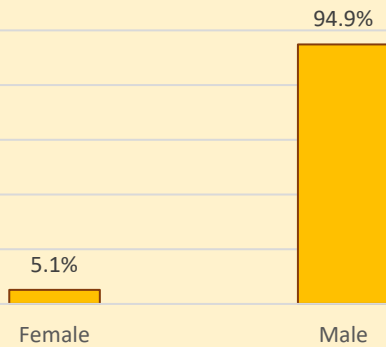

Sheriff's Daily Report

6/28/2024

CCSO Population Demographics

In Confinement

Gender ID Distribution