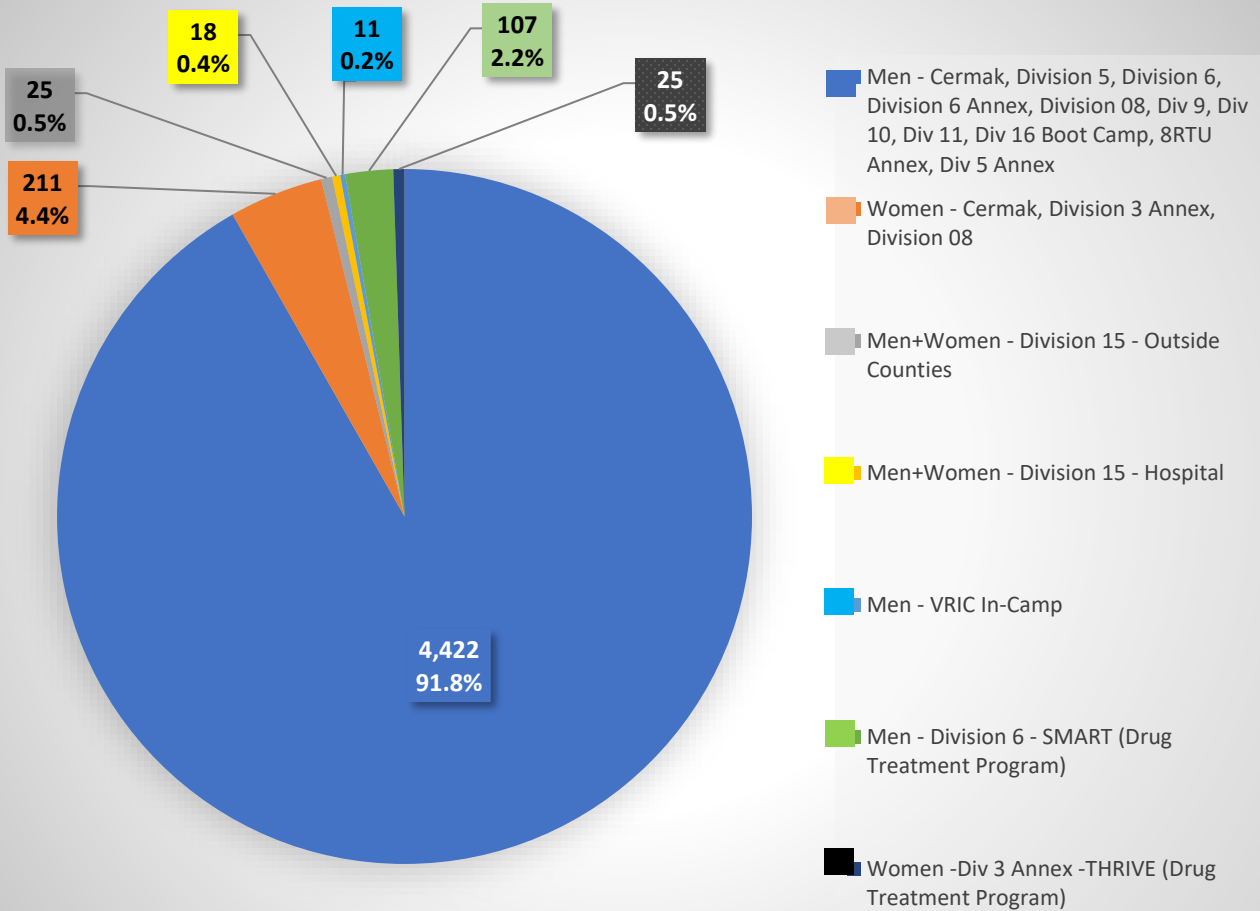

# Sheriff's Daily Report

## 6/28/2024

Under the Custody of the Sheriff	
Total Male and Female	6,330
Jail Population	4,819
Community Corrections	1,511

### Jail Population - Behind the Walls

### In Confinement

Gender ID Distribution

Race Distribution

Age Distribution