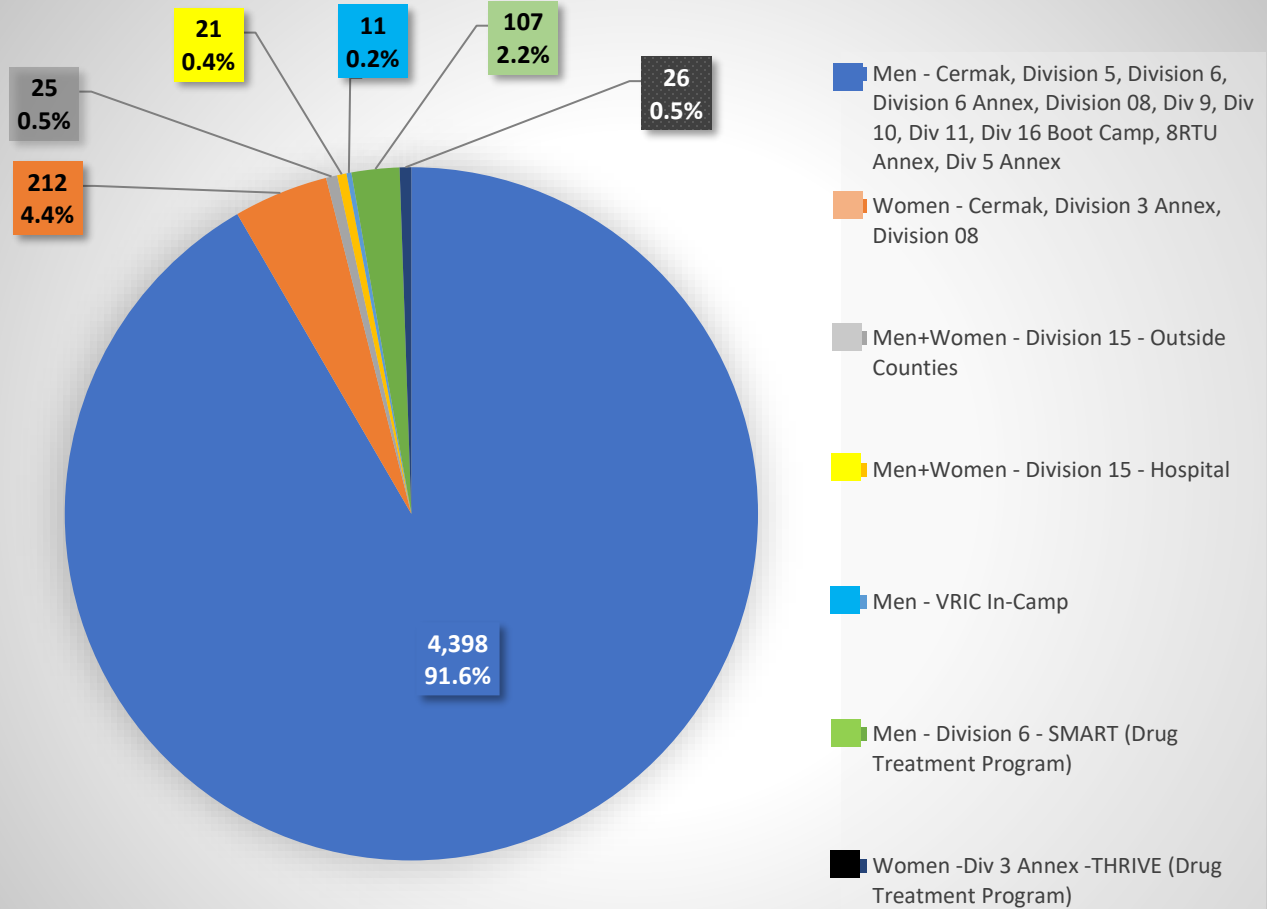

# Sheriff's Daily Report

## 6/27/2024

Under the Custody of the Sheriff	
Total Male and Female	6,322
Jail Population	4,800
Community Corrections	1,522

### Jail Population - Behind the Walls

## CCSO Population Demographics