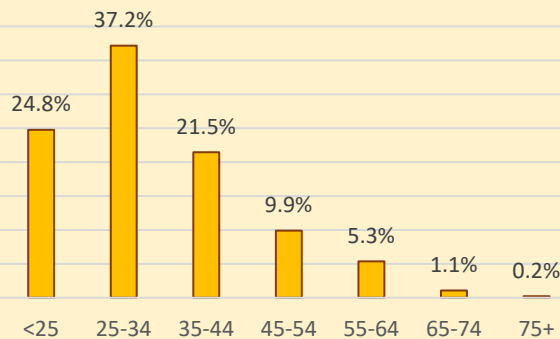

Sheriff's Daily Report

6/26/2024

Under the Custody of the Sheriff	
Total Male and Female	6,359
Jail Population	4,824
Community Corrections	1,535

Jail Population - Behind the Walls

Sheriff's Daily Report

6/26/2024

CCSO Population Demographics

In Confinement

Gender ID Distribution

Race Distribution

Age Distribution

Community Corrections

Gender ID Distribution

Race Distribution

Age Distribution