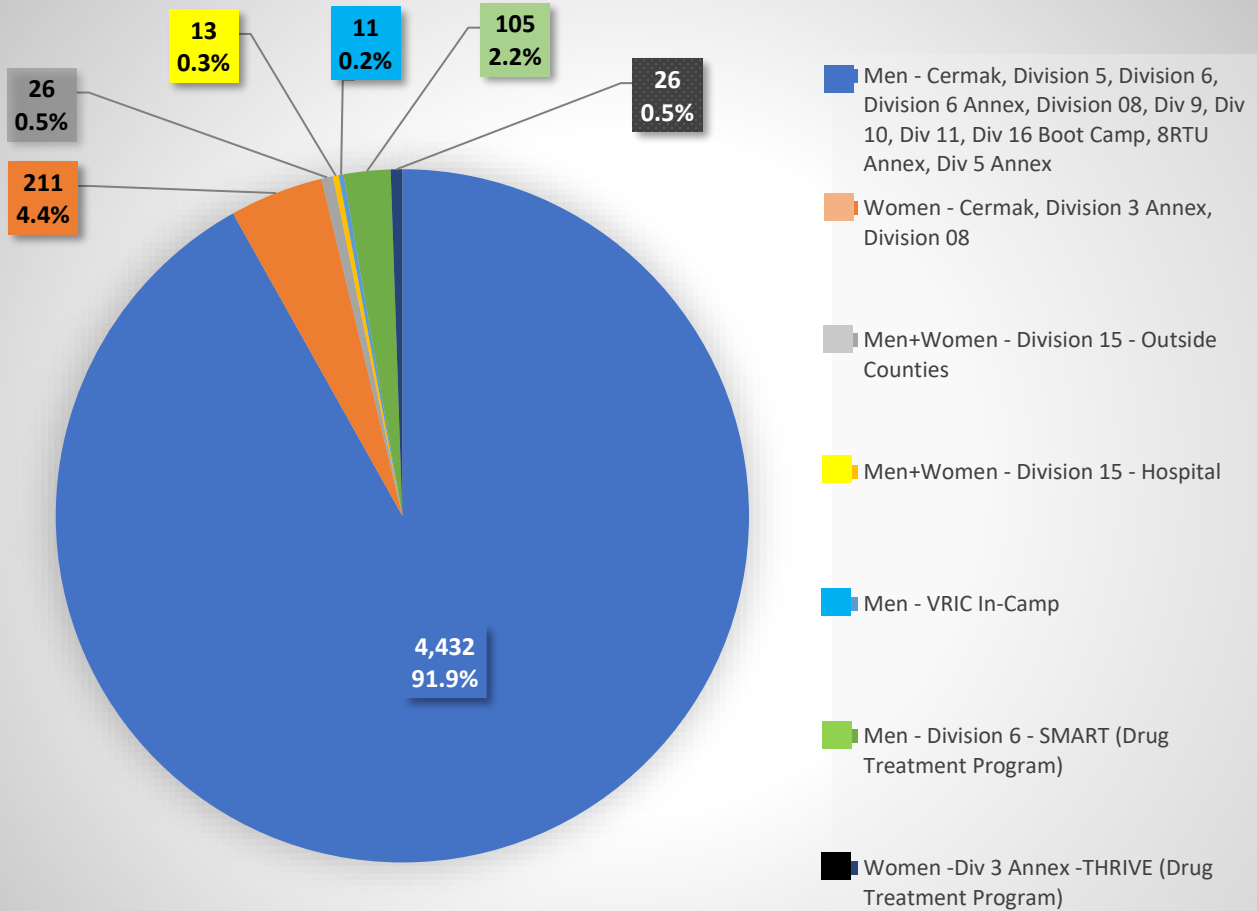

Sheriff's Daily Report

6/26/2024

Under the Custody of the Sheriff	
Total Male and Female	6,359
Jail Population	4,824
Community Corrections	1,535

Jail Population - Behind the Walls

Sheriff's Daily Report

6/26/2024

CCSO Population Demographics

In Confinement

Gender ID Distribution

Race Distribution

Age Distribution

Community Corrections

Gender ID Distribution

Race Distribution

Age Distribution