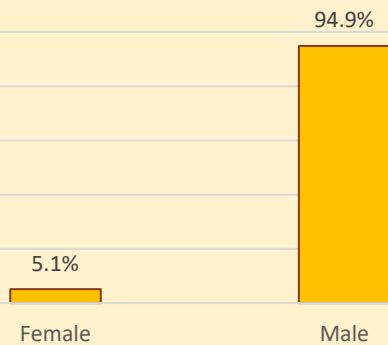

Sheriff's Daily Report

6/26/2024

Under the Custody of the Sheriff	
Total Male and Female	6,359
Jail Population	4,824
Community Corrections	1,535

Jail Population - Behind the Walls

Sheriff's Daily Report

6/26/2024

CCSO Population Demographics

In Confinement

Gender ID Distribution

Race Distribution

Age Distribution

Community Corrections

Gender ID Distribution

Race Distribution

Age Distribution