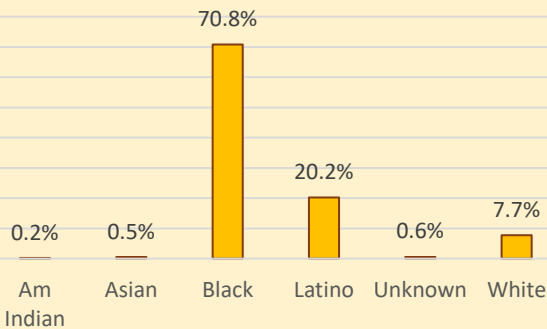

Sheriff's Daily Report

6/26/2024

Under the Custody of the Sheriff	
Total Male and Female	6,359
Jail Population	4,824
Community Corrections	1,535

Jail Population - Behind the Walls

Sheriff's Daily Report

6/26/2024

CCSO Population Demographics

In Confinement

Gender ID Distribution

Race Distribution

Age Distribution

Community Corrections

Gender ID Distribution

Race Distribution

Age Distribution