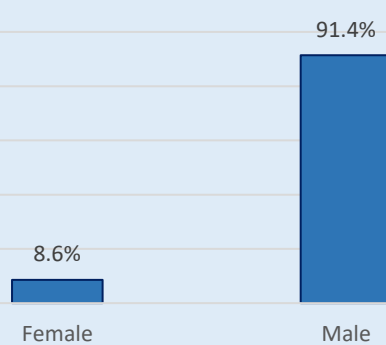

Sheriff's Daily Report

6/26/2024

Under the Custody of the Sheriff	
Total Male and Female	6,359
Jail Population	4,824
Community Corrections	1,535

Jail Population - Behind the Walls

Sheriff's Daily Report

6/26/2024

CCSO Population Demographics

In Confinement

Gender ID Distribution

Race Distribution

Age Distribution

Community Corrections

Gender ID Distribution

Race Distribution

Age Distribution