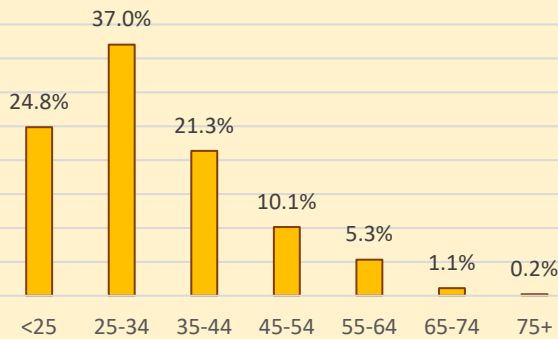

Sheriff's Daily Report

6/24/2024

Under the Custody of the Sheriff	
Total Male and Female	6,414
Jail Population	4,870
Community Corrections	1,544

Jail Population - Behind the Walls

Sheriff's Daily Report

6/24/2024

CCSO Population Demographics

In Confinement

Gender ID Distribution

Race Distribution

Age Distribution

Community Corrections

Gender ID Distribution

Race Distribution

Age Distribution