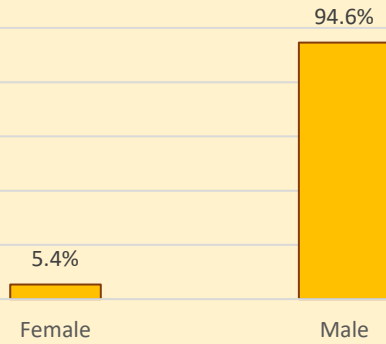

Sheriff's Daily Report

6/24/2024

Under the Custody of the Sheriff	
Total Male and Female	6,414
Jail Population	4,870
Community Corrections	1,544

Jail Population - Behind the Walls

Sheriff's Daily Report

6/24/2024

CCSO Population Demographics

In Confinement

Gender ID Distribution

Race Distribution

Age Distribution

Community Corrections

Gender ID Distribution

Race Distribution

Age Distribution