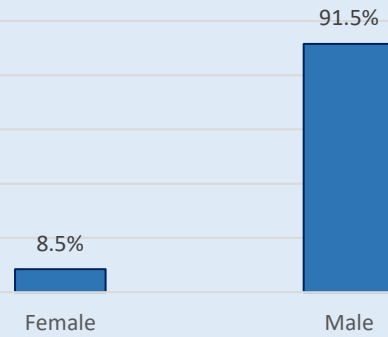

Sheriff's Daily Report

6/24/2024

Under the Custody of the Sheriff	
Total Male and Female	6,414
Jail Population	4,870
Community Corrections	1,544

Jail Population - Behind the Walls

Sheriff's Daily Report

6/24/2024

CCSO Population Demographics

In Confinement

Gender ID Distribution

Race Distribution

Age Distribution

Community Corrections

Gender ID Distribution

Race Distribution

Age Distribution