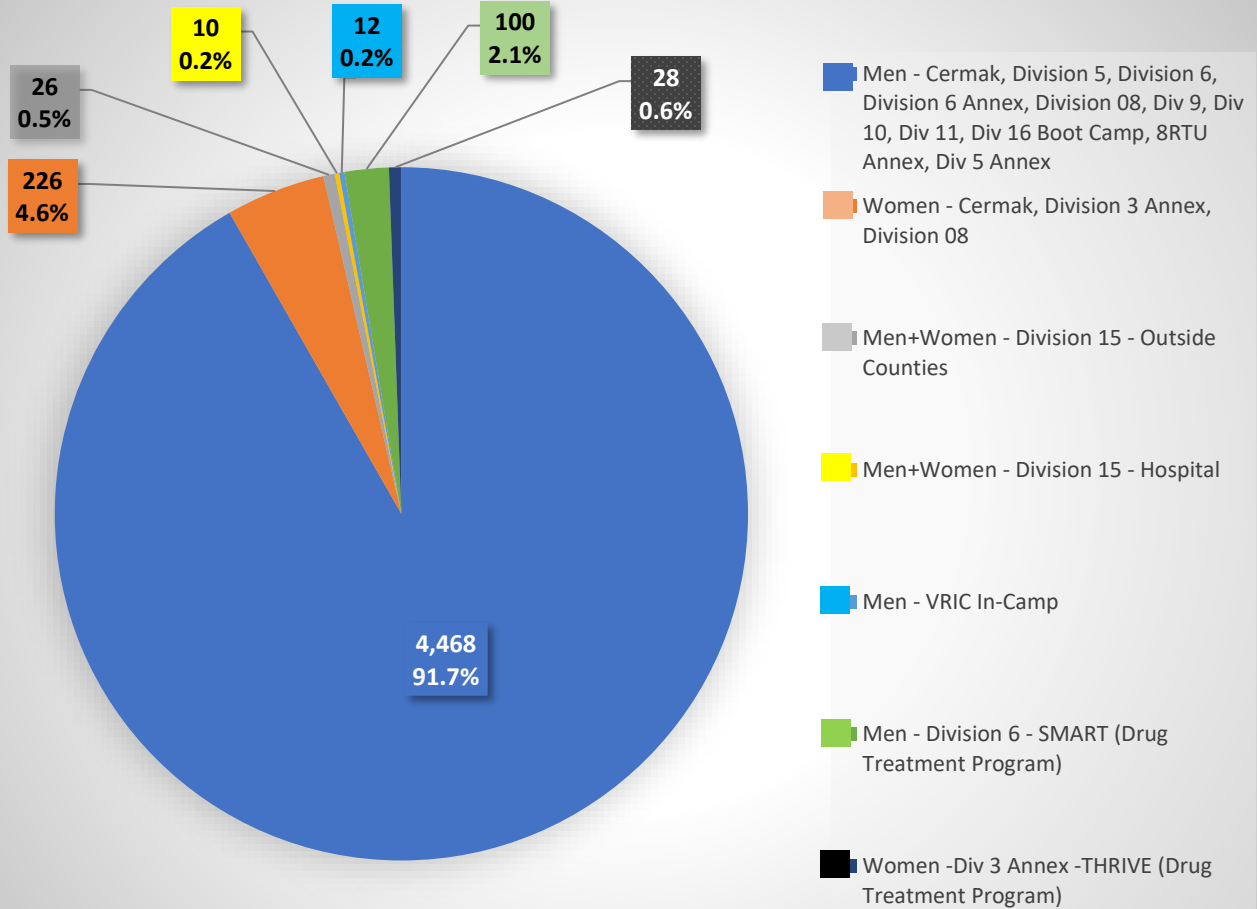

Sheriff's Daily Report

6/24/2024

Under the Custody of the Sheriff	
Total Male and Female	6,414
Jail Population	4,870
Community Corrections	1,544

Jail Population - Behind the Walls

Sheriff's Daily Report

6/24/2024

CCSO Population Demographics

In Confinement

Gender ID Distribution

Race Distribution

Age Distribution

Community Corrections

Gender ID Distribution

Race Distribution

Age Distribution