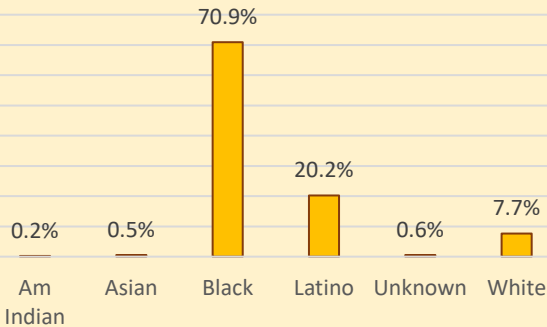

Sheriff's Daily Report

6/24/2024

Under the Custody of the Sheriff	
Total Male and Female	6,414
Jail Population	4,870
Community Corrections	1,544

Jail Population - Behind the Walls

Sheriff's Daily Report

6/24/2024

CCSO Population Demographics

In Confinement

Gender ID Distribution

Race Distribution

Age Distribution

Community Corrections

Gender ID Distribution

Race Distribution

Age Distribution