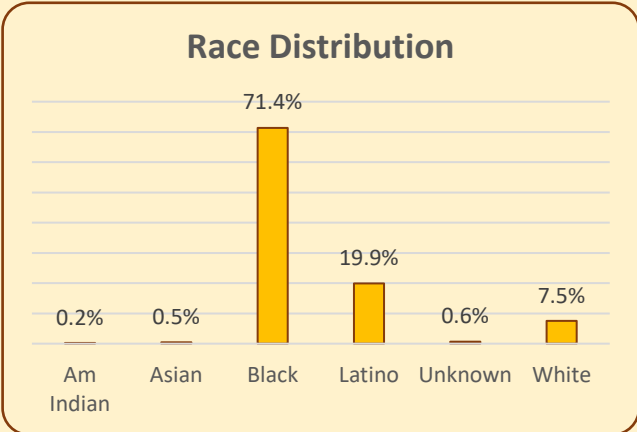

CCSO Population Demographics

In Confinement