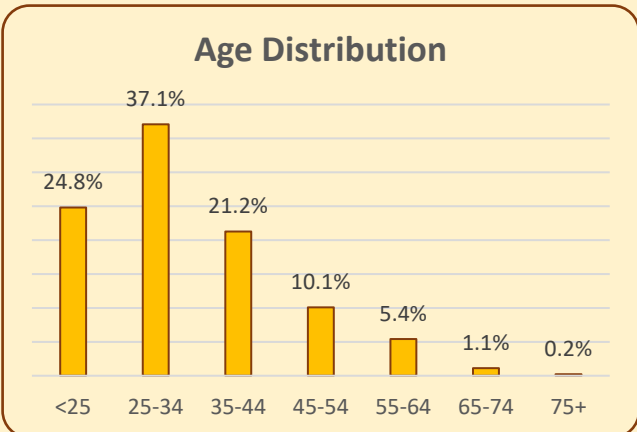

CCSO Population Demographics

In Confinement