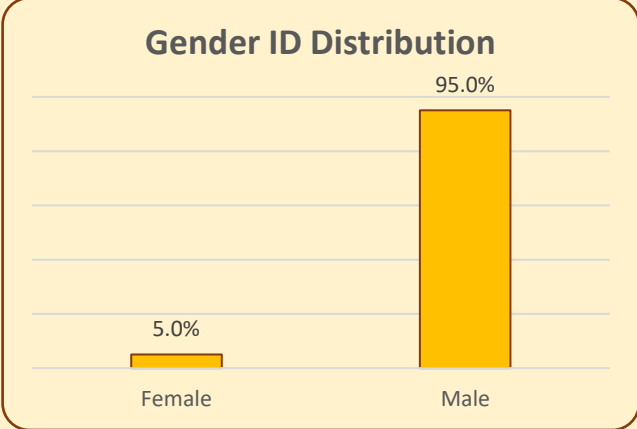

CCSO Population Demographics

In Confinement