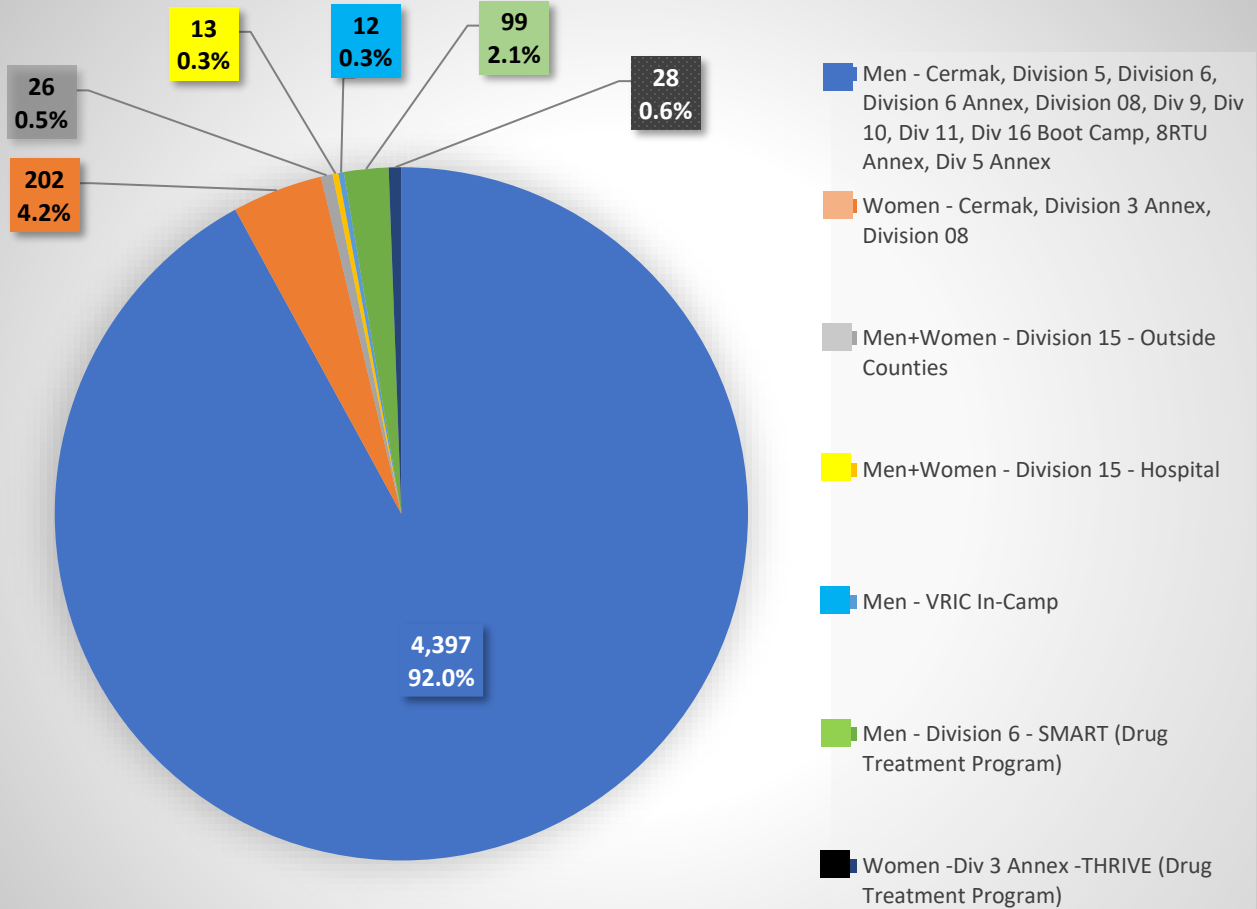

Sheriff's Daily Report

6/21/2024

Under the Custody of the Sheriff	
Total Male and Female	6,317
Jail Population	4,777
Community Corrections	1,540

Jail Population - Behind the Walls

Sheriff's Daily Report

6/21/2024

CCSO Population Demographics

In Confinement

Community Corrections