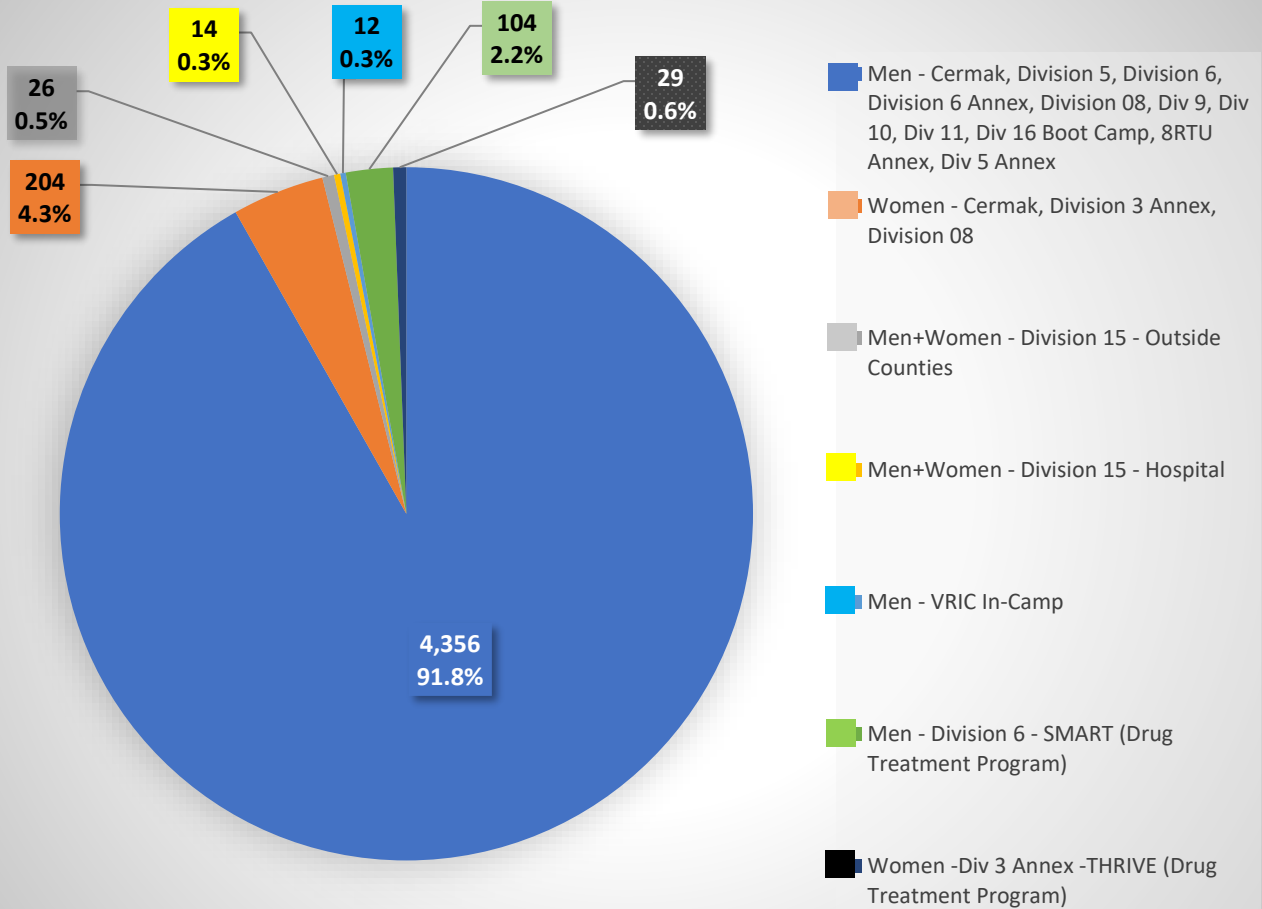

# Sheriff's Daily Report

## 6/18/2024

Under the Custody of the Sheriff	
<b>Total Male and Female</b>	<b>6,300</b>
Jail Population	4,745
Community Corrections	1,555

### Jail Population - Behind the Walls