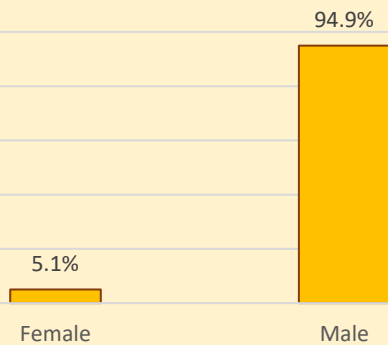

Sheriff's Daily Report

6/18/2024

CCSO Population Demographics

In Confinement

Gender ID Distribution