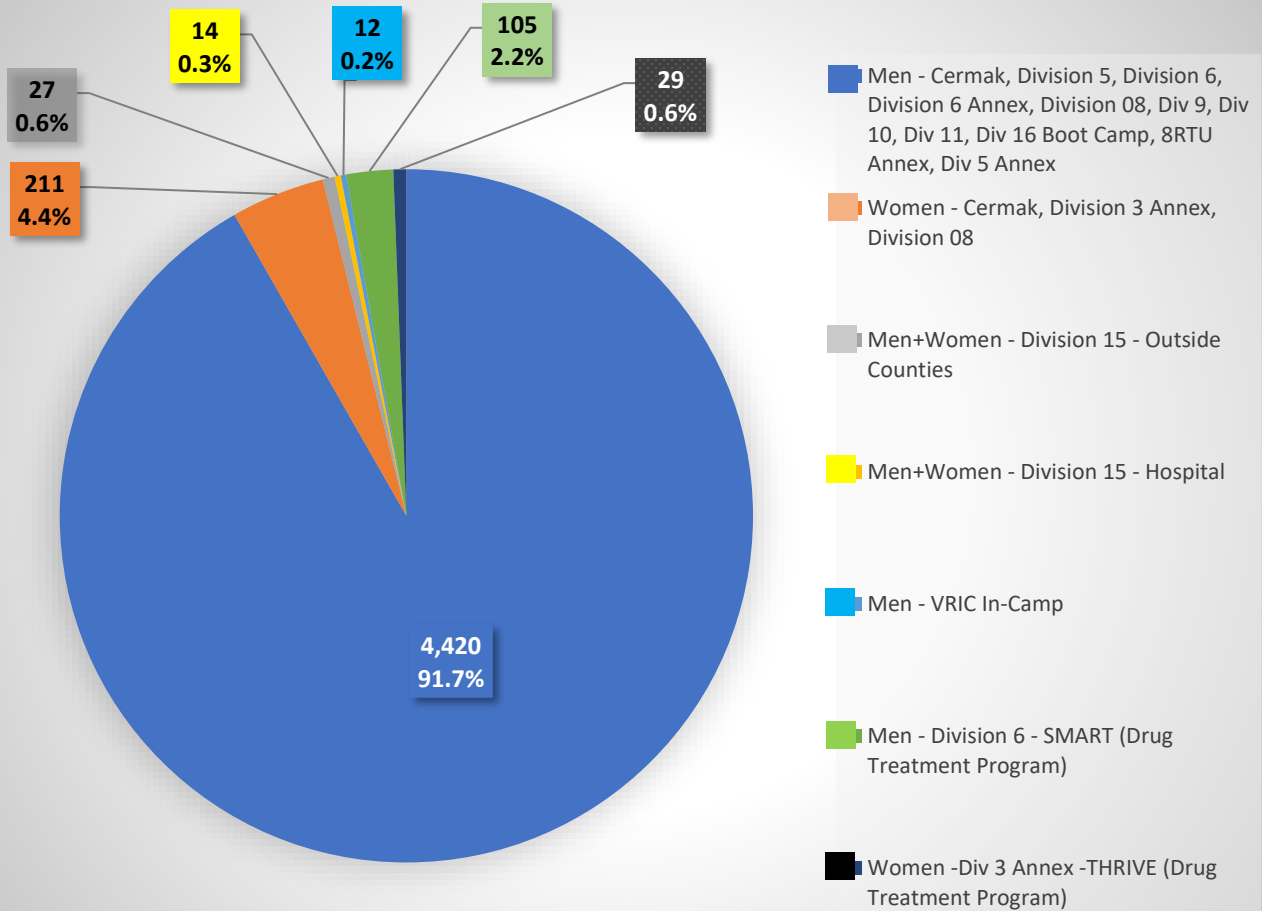

Sheriff's Daily Report

6/17/2024

Under the Custody of the Sheriff	
Total Male and Female	6,373
Jail Population	4,818
Community Corrections	1,555

Jail Population - Behind the Walls

Sheriff's Daily Report

6/17/2024

CCSO Population Demographics