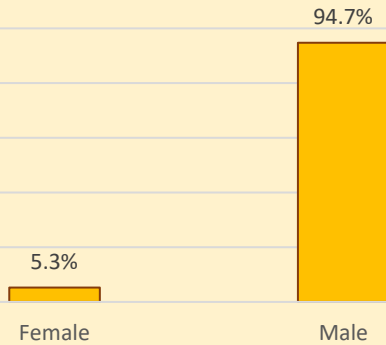

CCSO Population Demographics

In Confinement

Gender ID Distribution