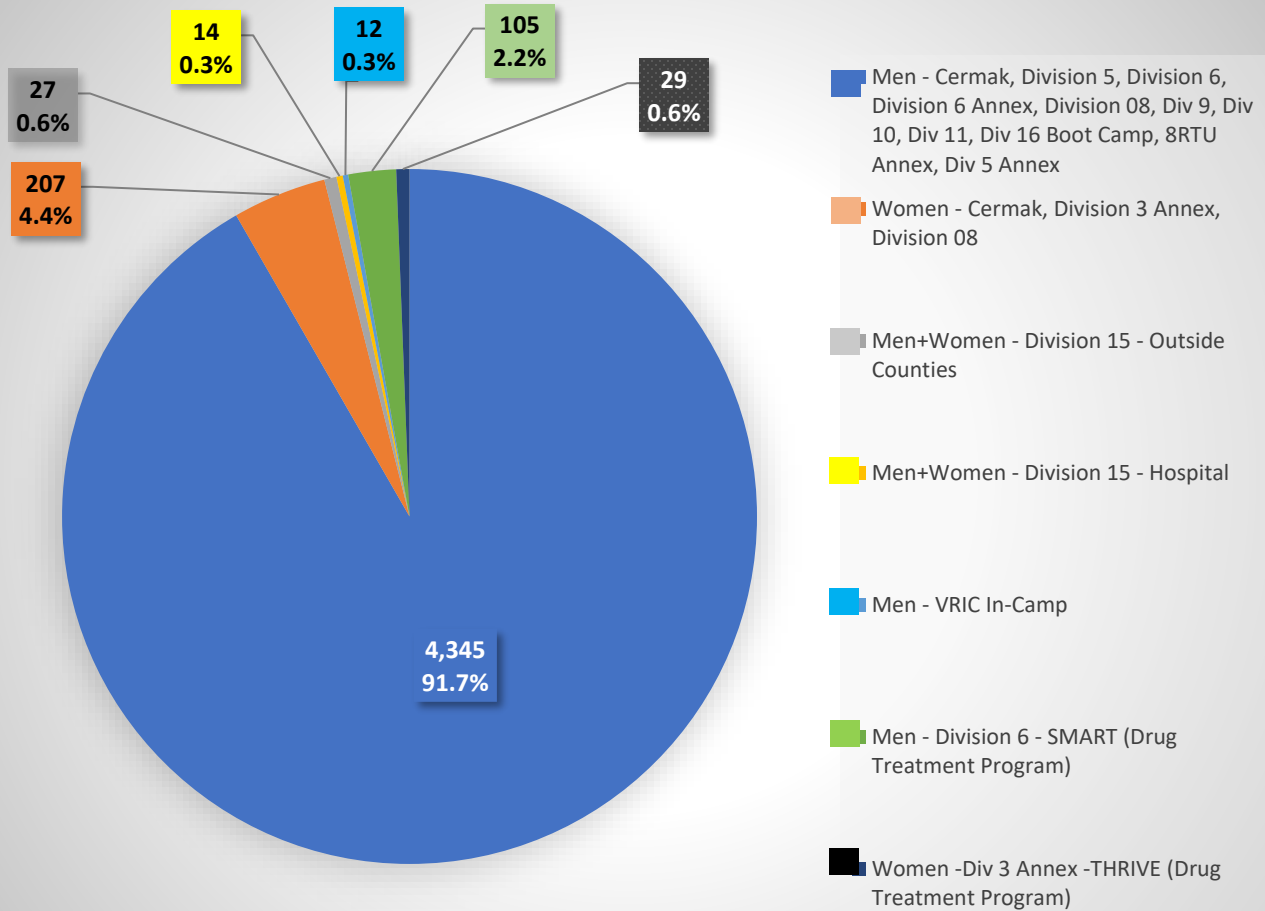

# Sheriff's Daily Report

## 6/15/2024

Under the Custody of the Sheriff	
Total Male and Female	6,293
Jail Population	4,739
Community Corrections	1,554

### Jail Population - Behind the Walls