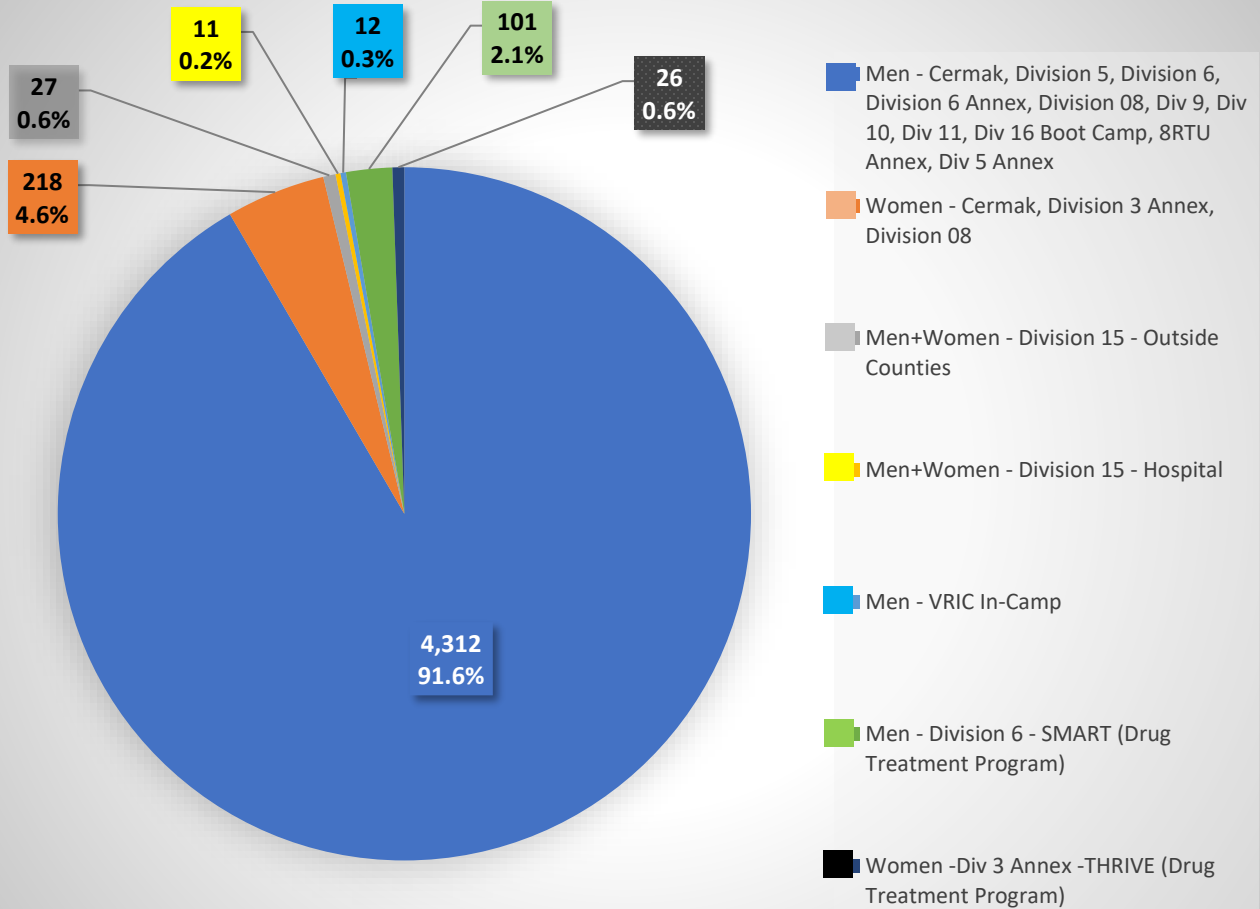

# Sheriff's Daily Report

## 6/13/2024

Under the Custody of the Sheriff	
Total Male and Female	6,268
Jail Population	4,707
Community Corrections	1,561

### Jail Population - Behind the Walls

## CCSO Population Demographics