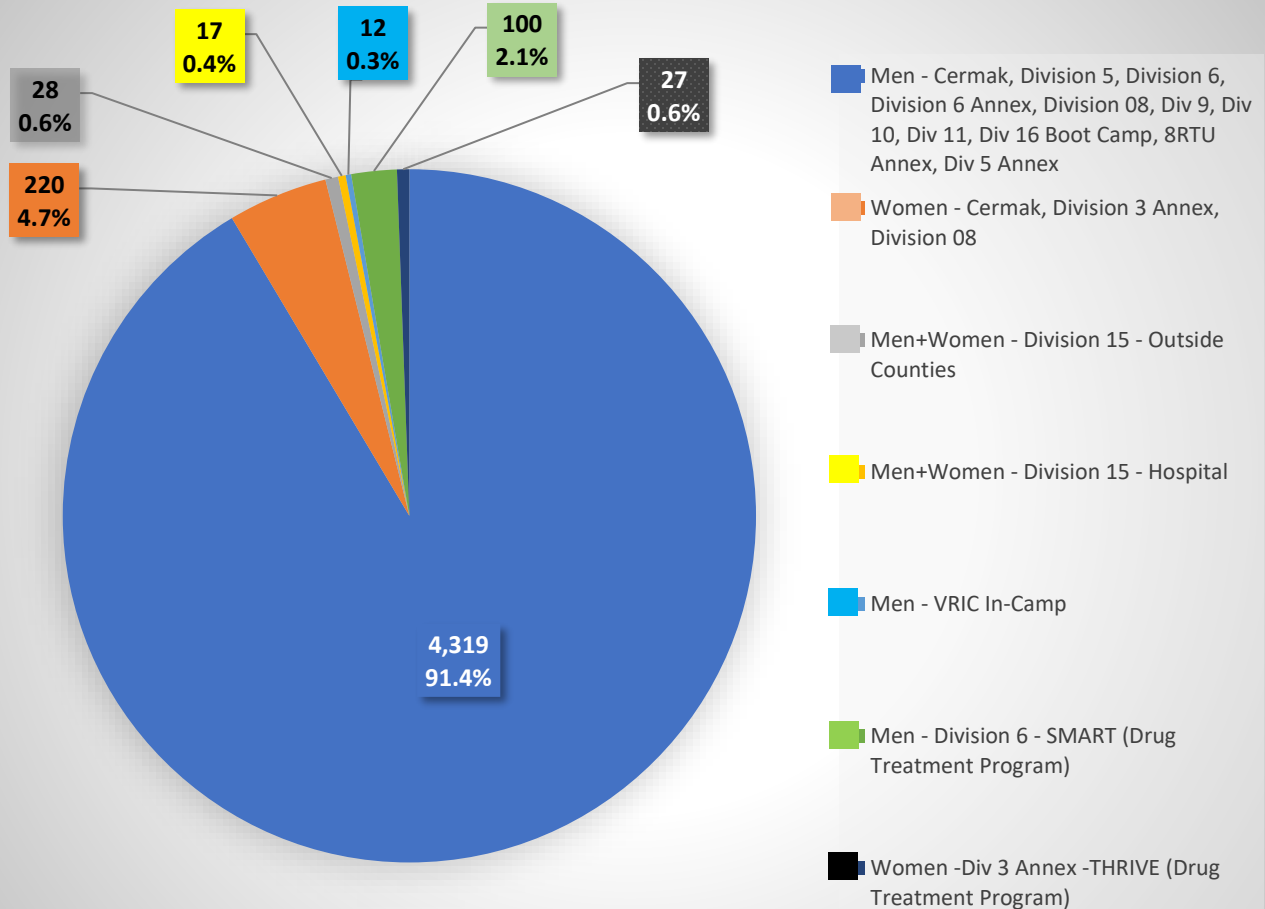

# Sheriff's Daily Report

## 5/21/2024

Under the Custody of the Sheriff	
<b>Total Male and Female</b>	<b>6,306</b>
Jail Population	4,723
Community Corrections	1,583

### Jail Population - Behind the Walls

## CCSO Population Demographics