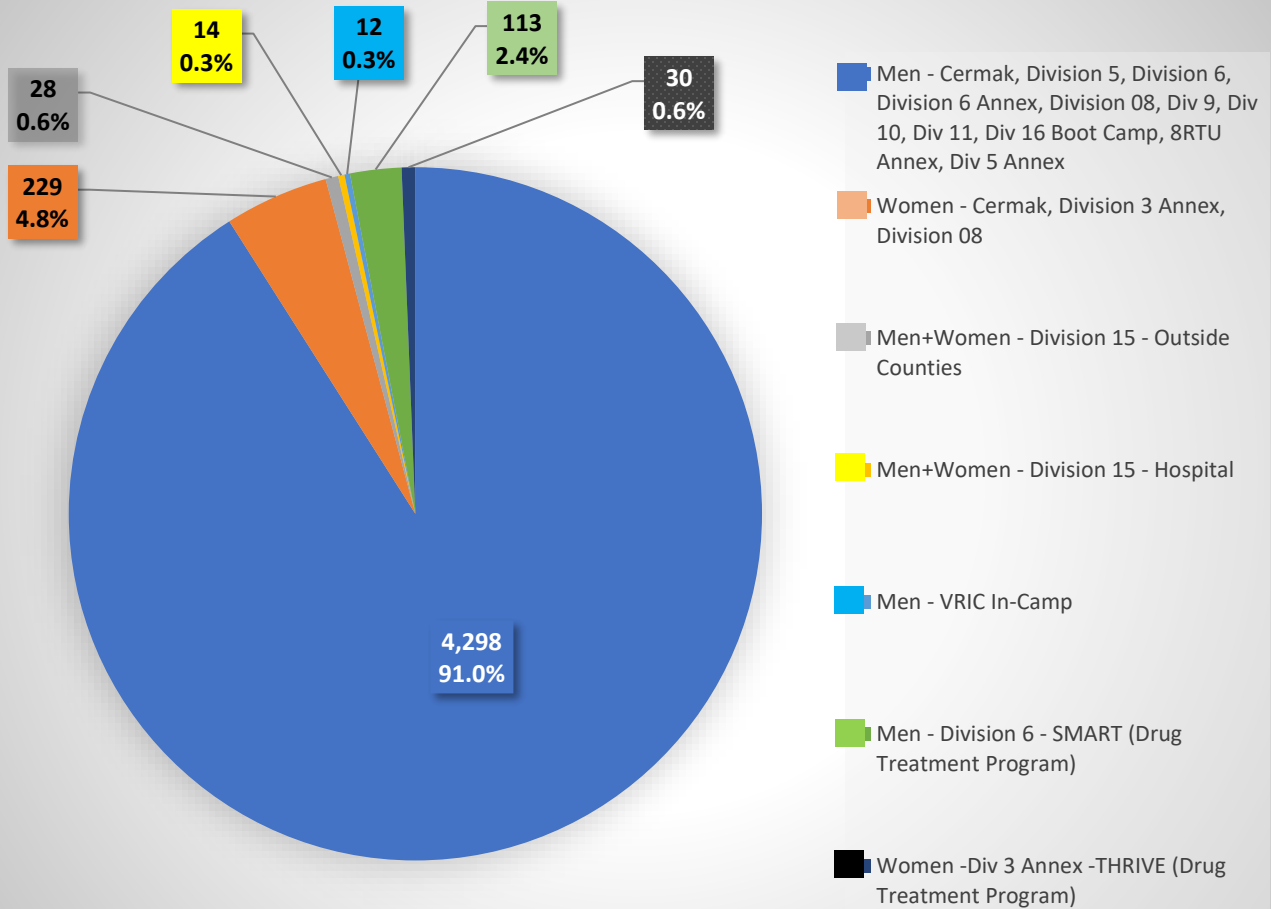

Sheriff's Daily Report

5/14/2024

Under the Custody of the Sheriff	
Total Male and Female	6,313
Jail Population	4,724
Community Corrections	1,589

Jail Population - Behind the Walls

Sheriff's Daily Report

5/14/2024

CCSO Population Demographics

In Confinement

Gender ID Distribution

Race Distribution

Age Distribution

Community Corrections

Gender ID Distribution

Race Distribution

Age Distribution