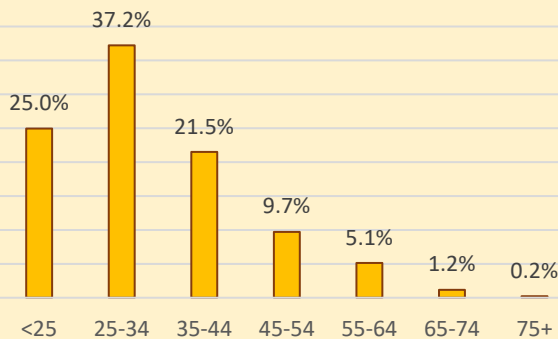

Sheriff's Daily Report

5/14/2024

Under the Custody of the Sheriff	
Total Male and Female	6,313
Jail Population	4,724
Community Corrections	1,589

Jail Population - Behind the Walls

Sheriff's Daily Report

5/14/2024

CCSO Population Demographics

In Confinement

Gender ID Distribution

Race Distribution

Age Distribution

Community Corrections

Gender ID Distribution

Race Distribution

Age Distribution