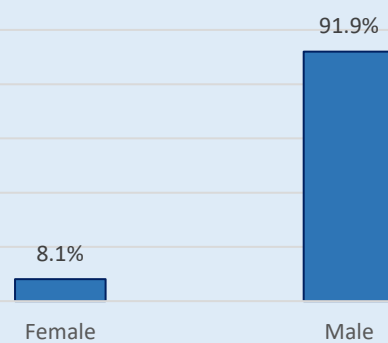

Sheriff's Daily Report

5/14/2024

Under the Custody of the Sheriff	
Total Male and Female	6,313
Jail Population	4,724
Community Corrections	1,589

Jail Population - Behind the Walls

Sheriff's Daily Report

5/14/2024

CCSO Population Demographics

In Confinement

Gender ID Distribution

Race Distribution

Age Distribution

Community Corrections

Gender ID Distribution

Race Distribution

Age Distribution