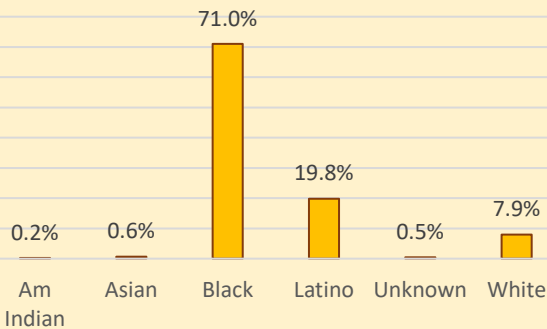

Sheriff's Daily Report

5/14/2024

Under the Custody of the Sheriff	
Total Male and Female	6,313
Jail Population	4,724
Community Corrections	1,589

Jail Population - Behind the Walls

Sheriff's Daily Report

5/14/2024

CCSO Population Demographics

In Confinement

Gender ID Distribution

Race Distribution

Age Distribution

Community Corrections

Gender ID Distribution

Race Distribution

Age Distribution