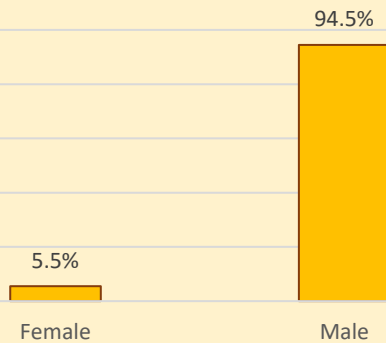

Sheriff's Daily Report

5/14/2024

Under the Custody of the Sheriff	
Total Male and Female	6,313
Jail Population	4,724
Community Corrections	1,589

Jail Population - Behind the Walls

Sheriff's Daily Report

5/14/2024

CCSO Population Demographics

In Confinement

Gender ID Distribution

Race Distribution

Age Distribution

Community Corrections

Gender ID Distribution

Race Distribution

Age Distribution