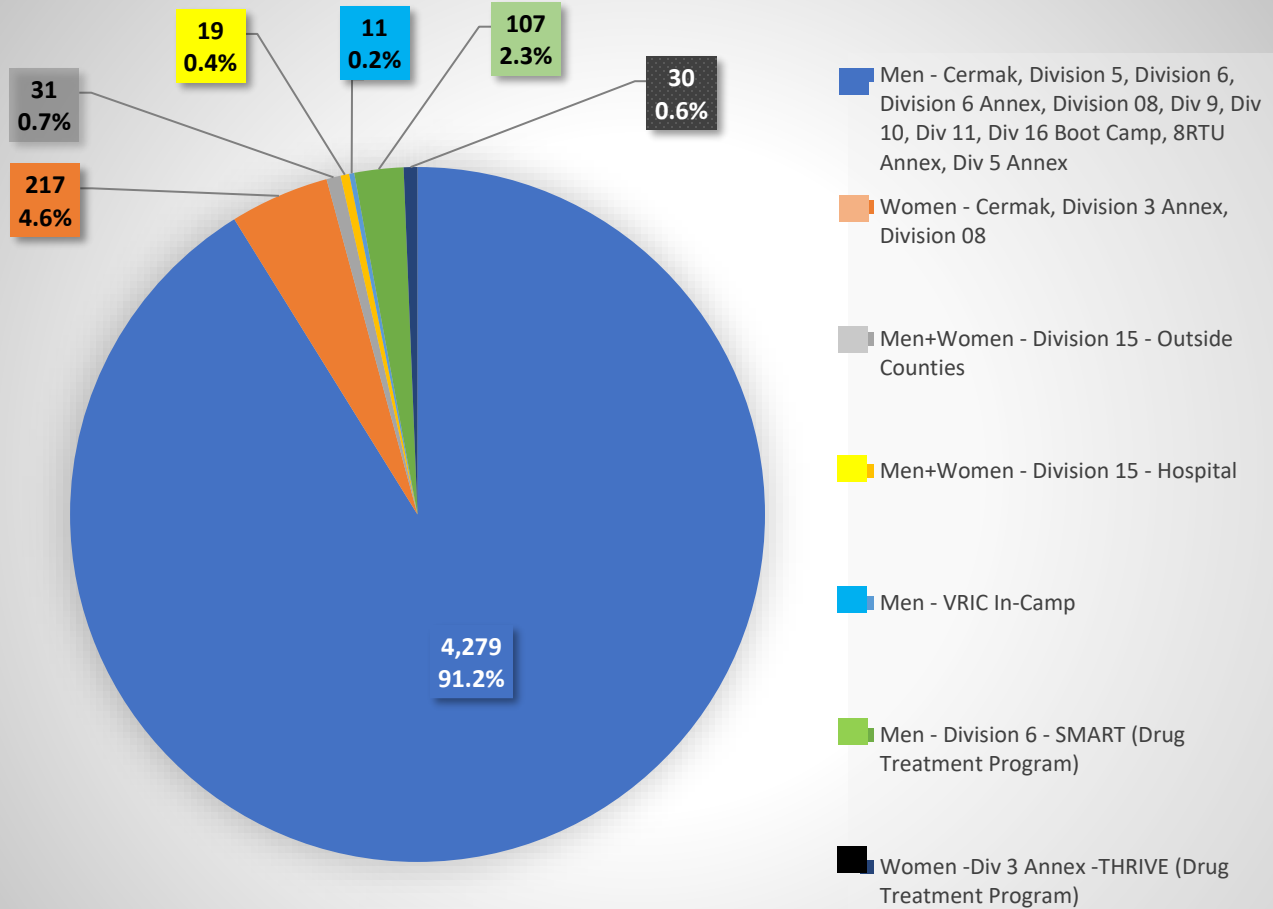

# Sheriff's Daily Report

## 5/4/2024

Under the Custody of the Sheriff	
Total Male and Female	<b>6,317</b>
Jail Population	4,694
Community Corrections	1,623

### Jail Population - Behind the Walls