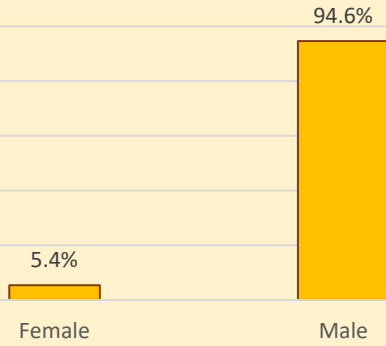

CCSO Population Demographics

In Confinement

Gender ID Distribution