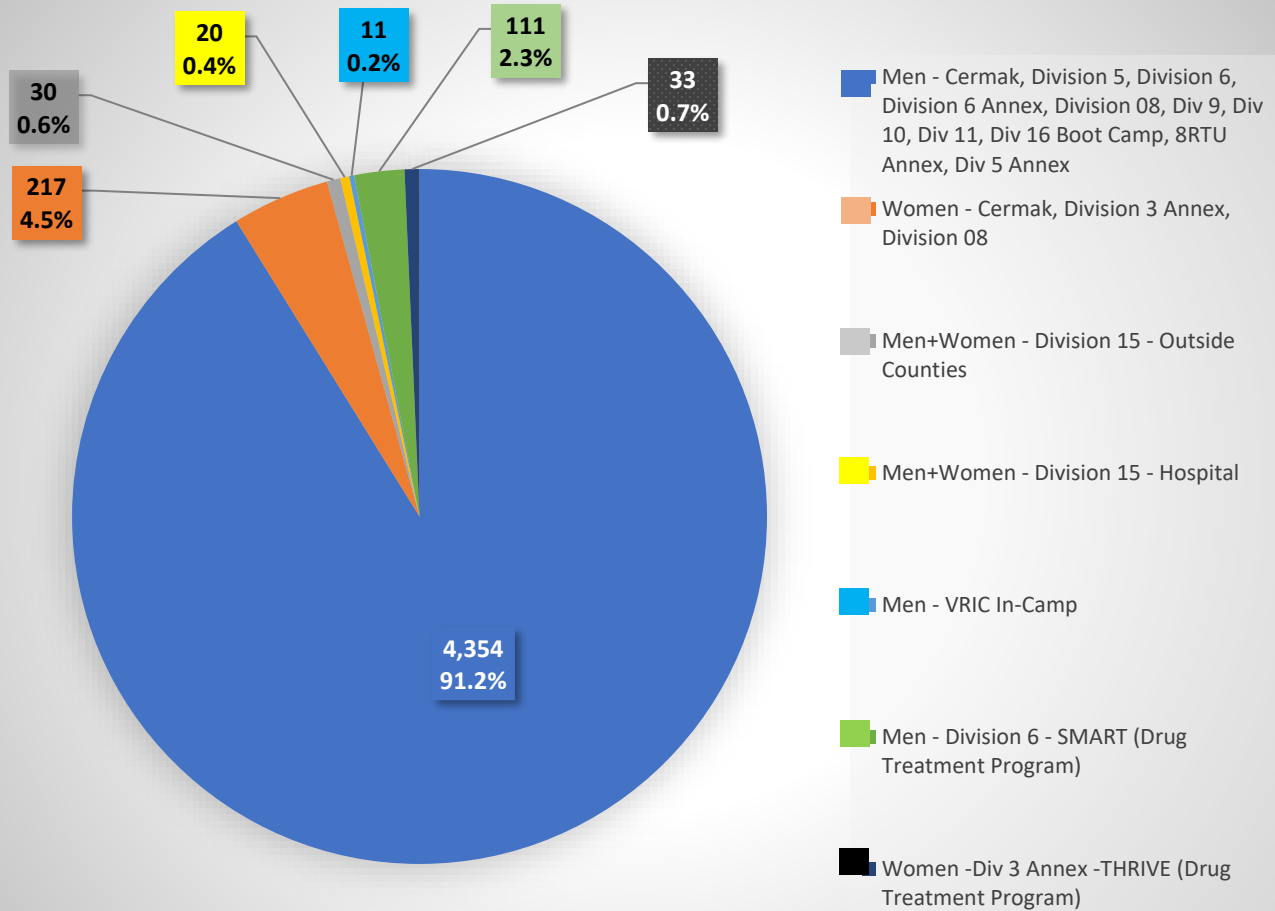

# Sheriff's Daily Report

## 4/28/2024

Under the Custody of the Sheriff	
Total Male and Female	<b>6,397</b>
Jail Population	4,776
Community Corrections	1,621

### Jail Population - Behind the Walls