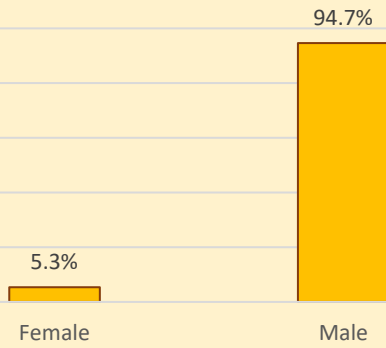

CCSO Population Demographics

In Confinement

Gender ID Distribution