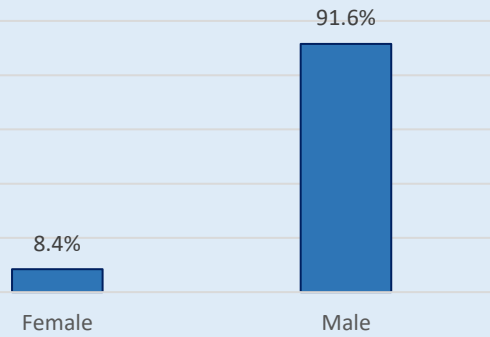

Sheriff's Daily Report

4/27/2024

Under the Custody of the Sheriff	
Total Male and Female	6,346
Jail Population	4,731
Community Corrections	1,615

Jail Population - Behind the Walls

Sheriff's Daily Report

4/27/2024

CCSO Population Demographics

In Confinement

Gender ID Distribution

Race Distribution

Age Distribution

Community Corrections

Gender ID Distribution

Race Distribution

Age Distribution