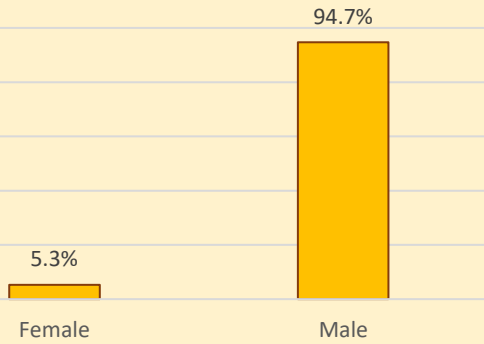

Sheriff's Daily Report

4/27/2024

Under the Custody of the Sheriff	
Total Male and Female	6,346
Jail Population	4,731
Community Corrections	1,615

Jail Population - Behind the Walls

Sheriff's Daily Report

4/27/2024

CCSO Population Demographics

In Confinement

Gender ID Distribution

Race Distribution

Age Distribution

Community Corrections

Gender ID Distribution

Race Distribution

Age Distribution