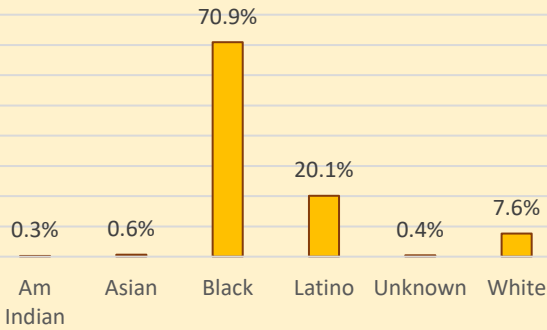

Sheriff's Daily Report

4/27/2024

Under the Custody of the Sheriff	
Total Male and Female	6,346
Jail Population	4,731
Community Corrections	1,615

Jail Population - Behind the Walls

Sheriff's Daily Report

4/27/2024

CCSO Population Demographics

In Confinement

Gender ID Distribution

Race Distribution

Age Distribution

Community Corrections

Gender ID Distribution

Race Distribution

Age Distribution