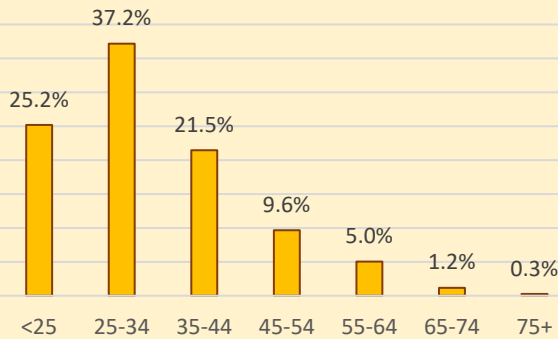

Sheriff's Daily Report

4/27/2024

Under the Custody of the Sheriff	
Total Male and Female	6,346
Jail Population	4,731
Community Corrections	1,615

Jail Population - Behind the Walls

Sheriff's Daily Report

4/27/2024

CCSO Population Demographics

In Confinement

Gender ID Distribution

Race Distribution

Age Distribution

Community Corrections

Gender ID Distribution

Race Distribution

Age Distribution