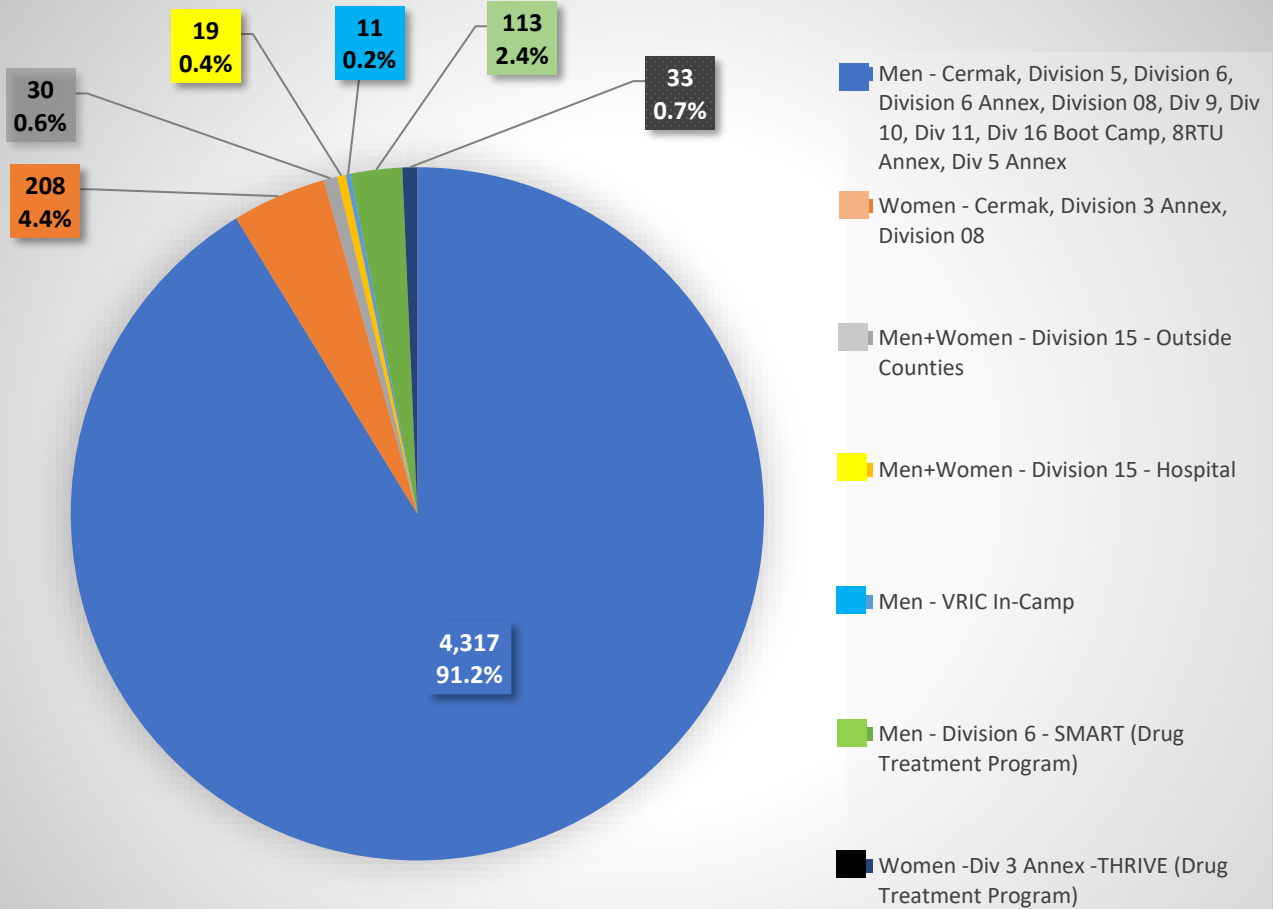

Sheriff's Daily Report

4/27/2024

Under the Custody of the Sheriff	
Total Male and Female	6,346
Jail Population	4,731
Community Corrections	1,615

Jail Population - Behind the Walls

Sheriff's Daily Report

4/27/2024

CCSO Population Demographics

In Confinement

Gender ID Distribution

Race Distribution

Age Distribution

Community Corrections

Gender ID Distribution

Race Distribution

Age Distribution