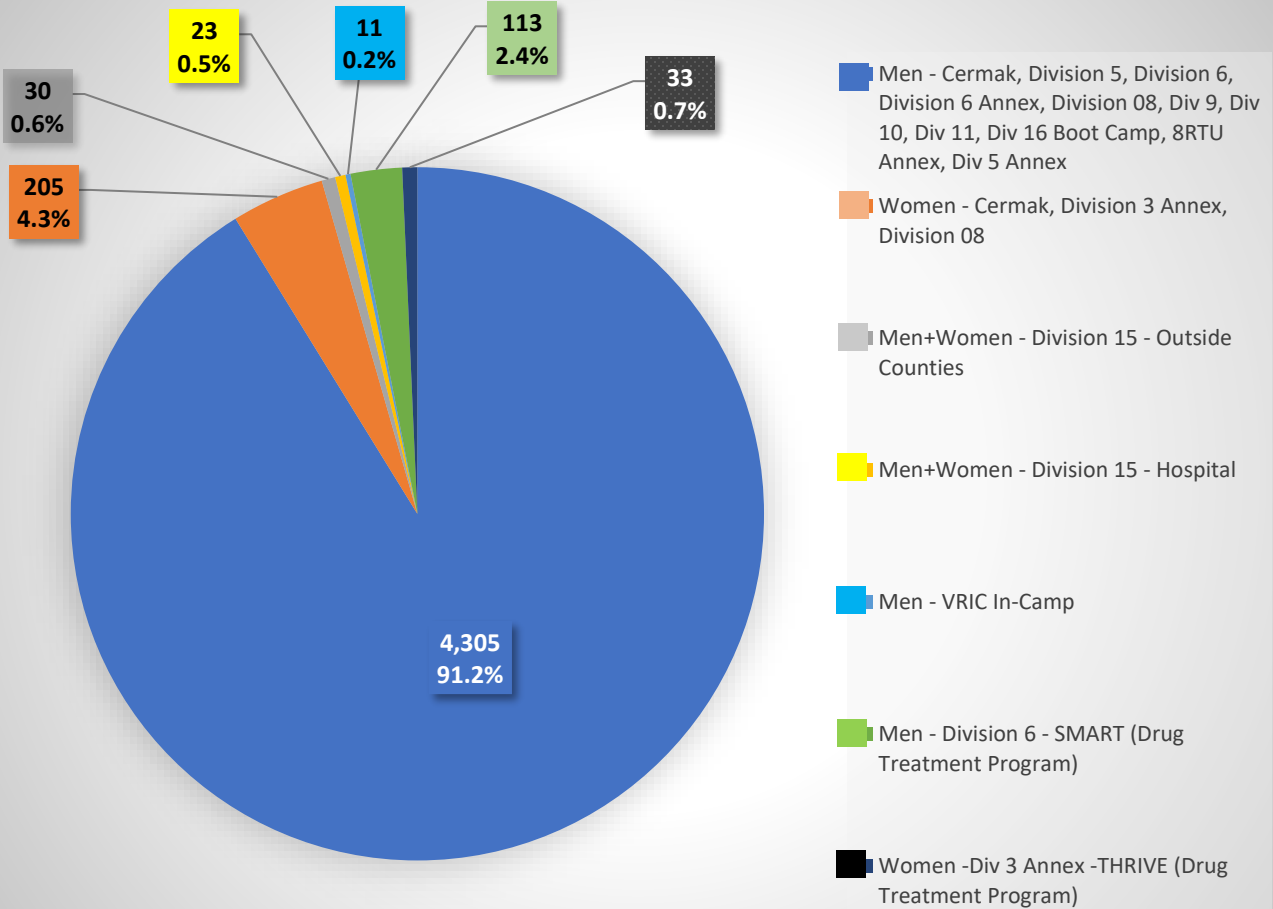

# Sheriff's Daily Report

4/26/2024

Under the Custody of the Sheriff	
<b>Total Male and Female</b>	<b>6,332</b>
Jail Population	4,720
Community Corrections	1,612

## Jail Population - Behind the Walls

## Sheriff's Daily Report

4/26/2024

### CCSO Population Demographics