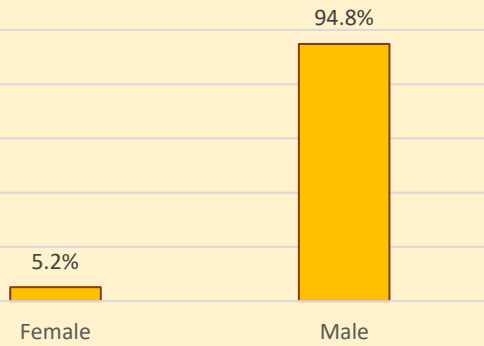

CCSO Population Demographics

In Confinement

Gender ID Distribution