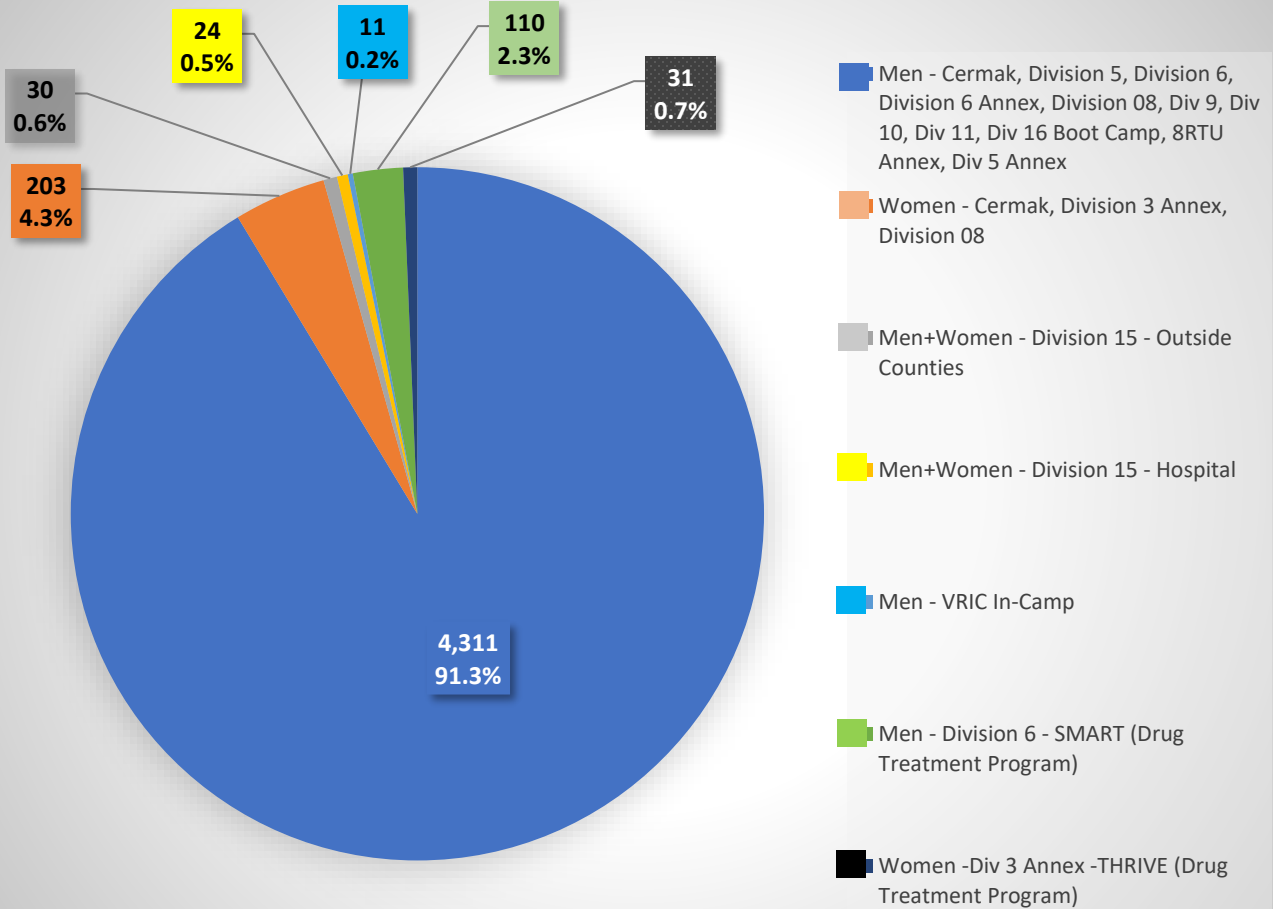

# Sheriff's Daily Report

4/25/2024

Under the Custody of the Sheriff	
<b>Total Male and Female</b>	<b>6,342</b>
Jail Population	4,720
Community Corrections	1,622

## Jail Population - Behind the Walls