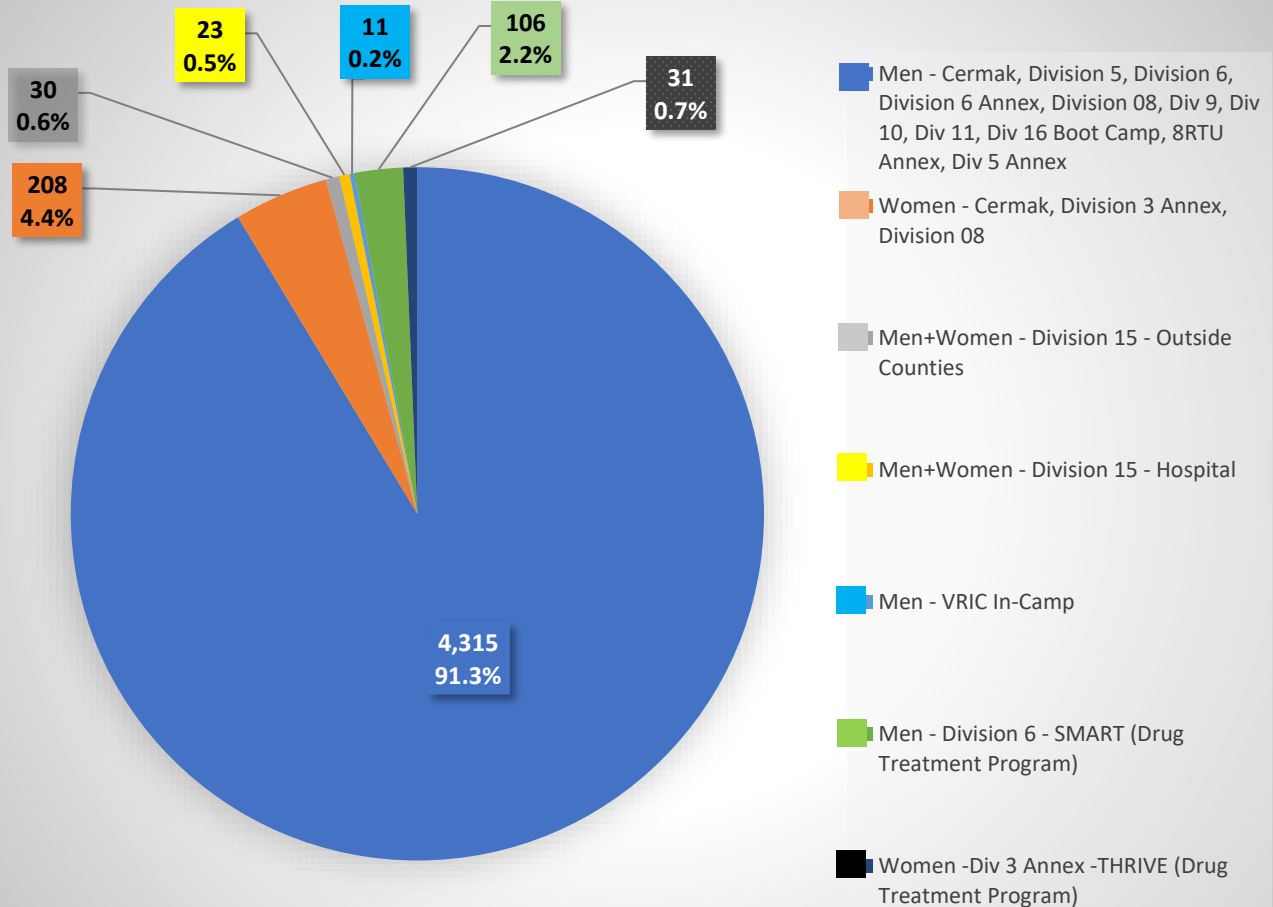

Sheriff's Daily Report

4/24/2024

Under the Custody of the Sheriff	
Total Male and Female	6,344
Jail Population	4,724
Community Corrections	1,620

Jail Population - Behind the Walls

Sheriff's Daily Report

4/24/2024

CCSO Population Demographics

In Confinement

Gender ID Distribution

Race Distribution

Age Distribution

Community Corrections

Gender ID Distribution

Race Distribution

Age Distribution