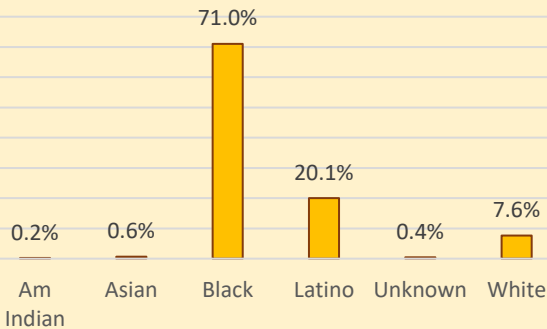

Sheriff's Daily Report

4/24/2024

Under the Custody of the Sheriff	
Total Male and Female	6,344
Jail Population	4,724
Community Corrections	1,620

Jail Population - Behind the Walls

Sheriff's Daily Report

4/24/2024

CCSO Population Demographics

In Confinement

Gender ID Distribution

Race Distribution

Age Distribution

Community Corrections

Gender ID Distribution

Race Distribution

Age Distribution