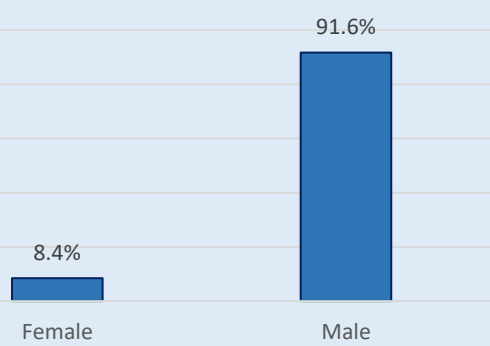

Sheriff's Daily Report

4/24/2024

Under the Custody of the Sheriff	
Total Male and Female	6,344
Jail Population	4,724
Community Corrections	1,620

Jail Population - Behind the Walls

Sheriff's Daily Report

4/24/2024

CCSO Population Demographics

In Confinement

Gender ID Distribution

Race Distribution

Age Distribution

Community Corrections

Gender ID Distribution

Race Distribution

Age Distribution