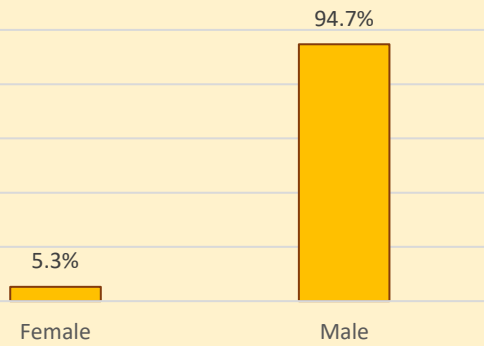

Sheriff's Daily Report

4/24/2024

Under the Custody of the Sheriff	
Total Male and Female	6,344
Jail Population	4,724
Community Corrections	1,620

Jail Population - Behind the Walls

Sheriff's Daily Report

4/24/2024

CCSO Population Demographics

In Confinement

Gender ID Distribution

Race Distribution

Age Distribution

Community Corrections

Gender ID Distribution

Race Distribution

Age Distribution