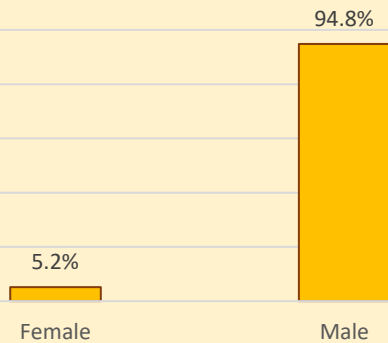

Sheriff's Daily Report

4/22/2024

CCSO Population Demographics

In Confinement

Gender ID Distribution