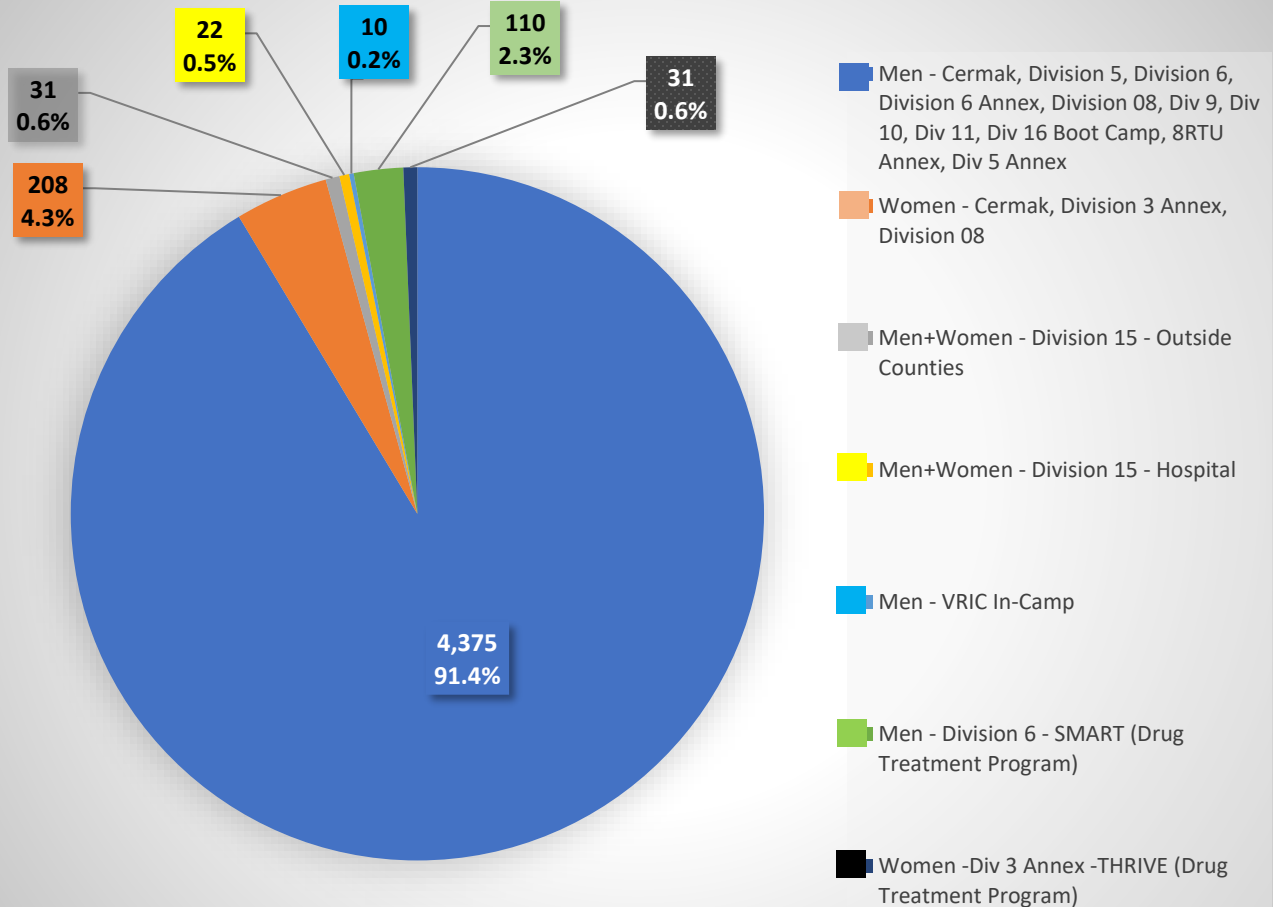

# Sheriff's Daily Report

4/22/2024

Under the Custody of the Sheriff	
<b>Total Male and Female</b>	<b>6,418</b>
Jail Population	4,787
Community Corrections	1,631

## Jail Population - Behind the Walls