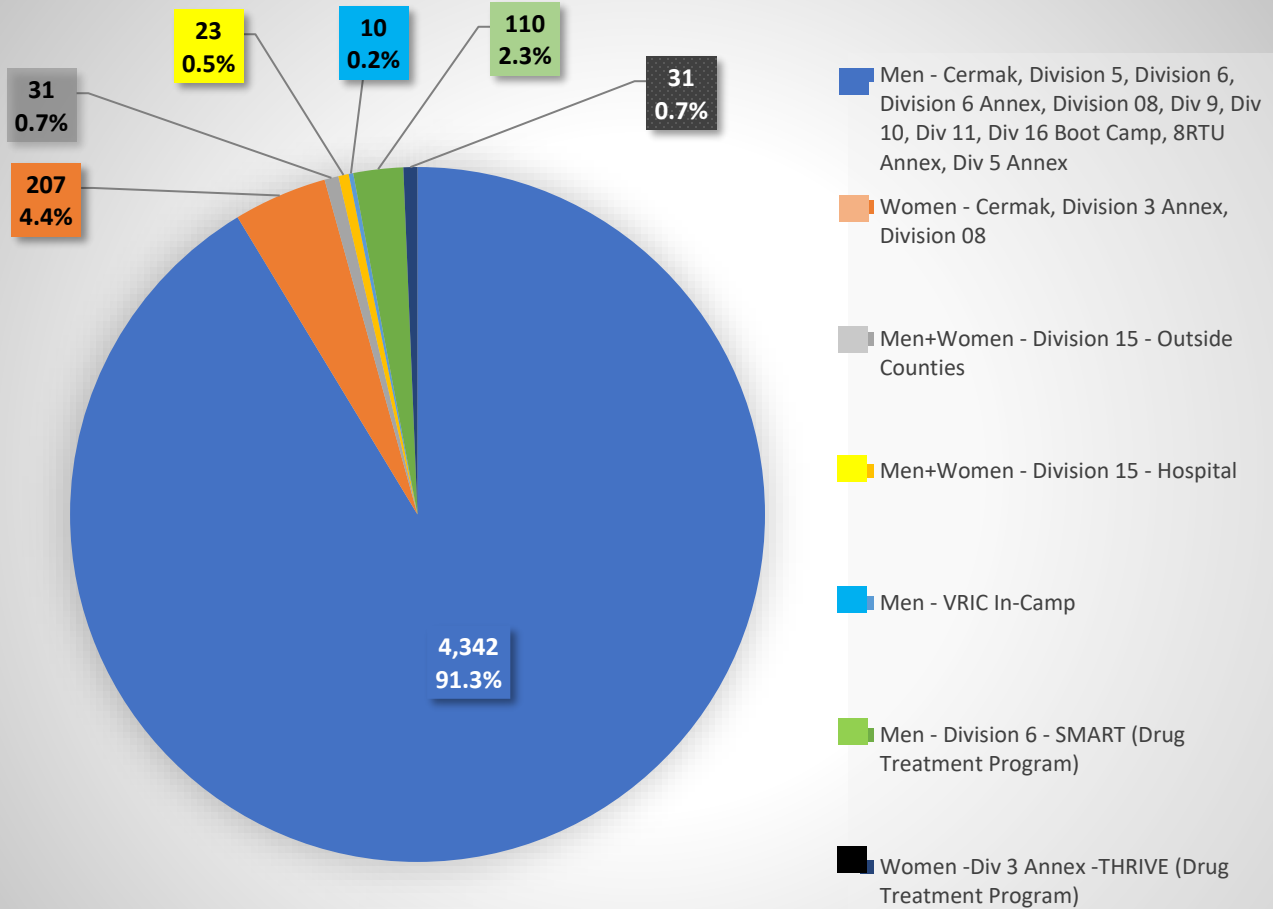

Sheriff's Daily Report

4/21/2024

Under the Custody of the Sheriff	
Total Male and Female	6,383
Jail Population	4,754
Community Corrections	1,629

Jail Population - Behind the Walls

Sheriff's Daily Report

4/21/2024

CCSO Population Demographics