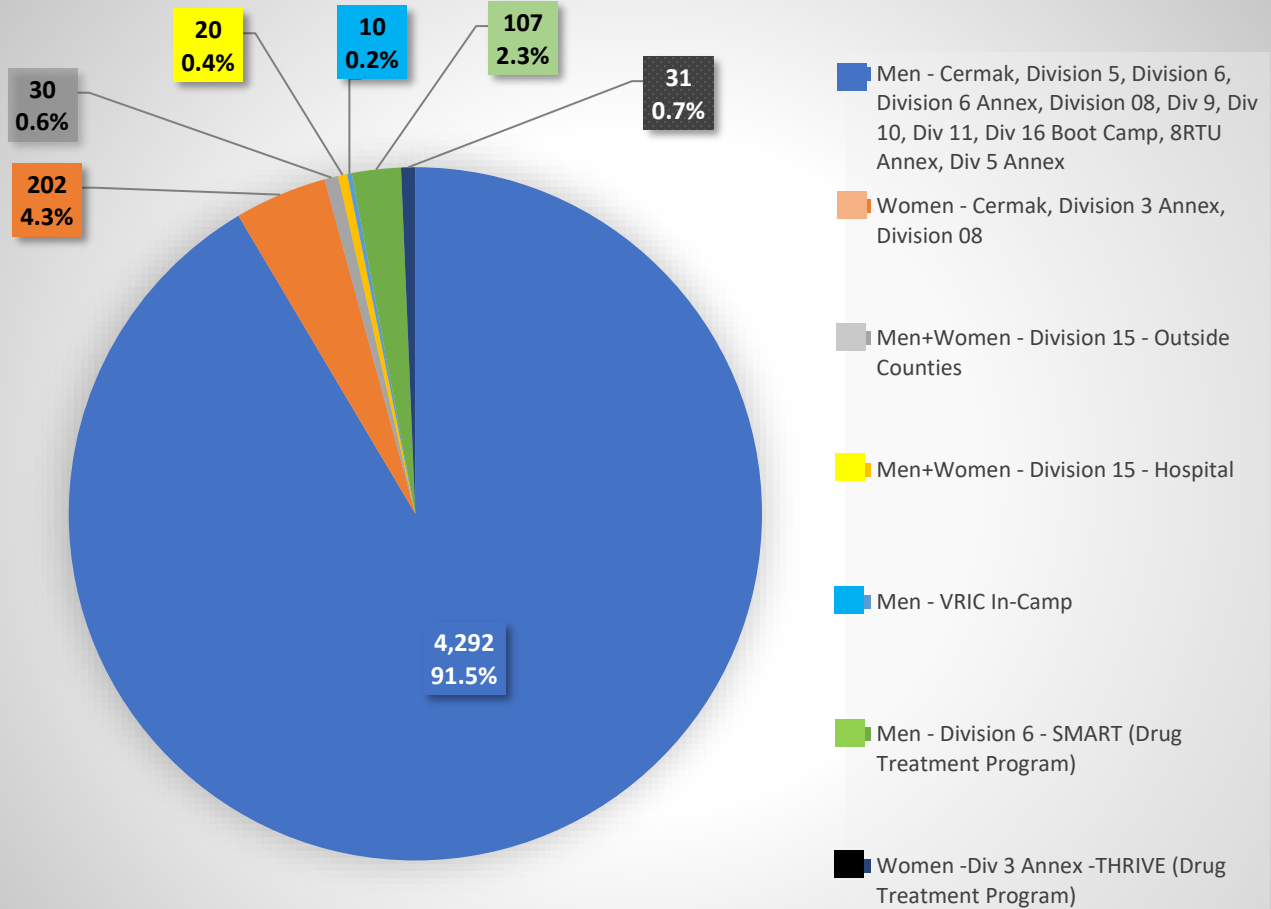

# Sheriff's Daily Report

## 4/19/2024

Under the Custody of the Sheriff	
<b>Total Male and Female</b>	<b>6,309</b>
Jail Population	4,692
Community Corrections	1,617

### Jail Population - Behind the Walls

## CCSO Population Demographics