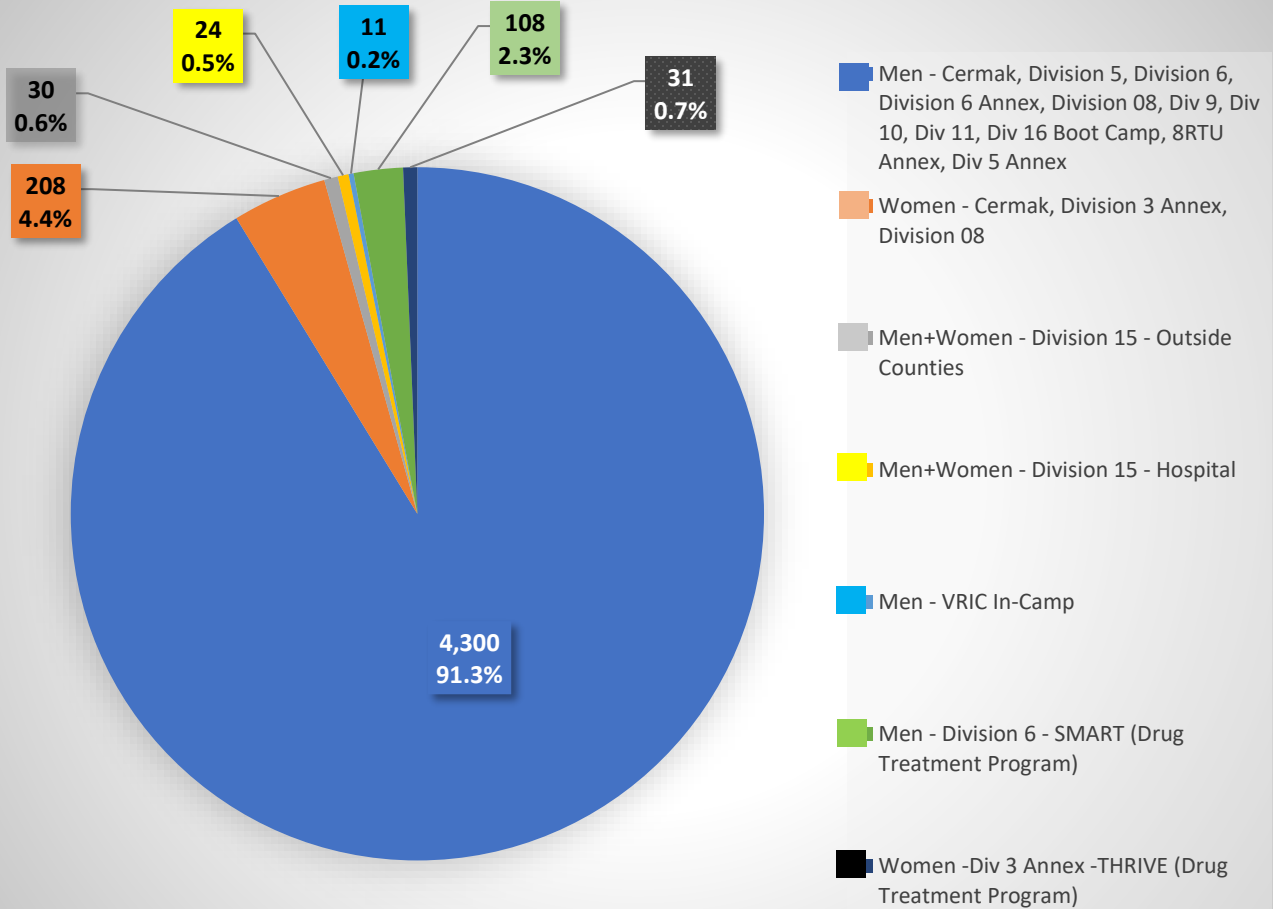

Sheriff's Daily Report

4/18/2024

Under the Custody of the Sheriff	
Total Male and Female	6,331
Jail Population	4,712
Community Corrections	1,619

Jail Population - Behind the Walls

Sheriff's Daily Report

4/18/2024

CCSO Population Demographics