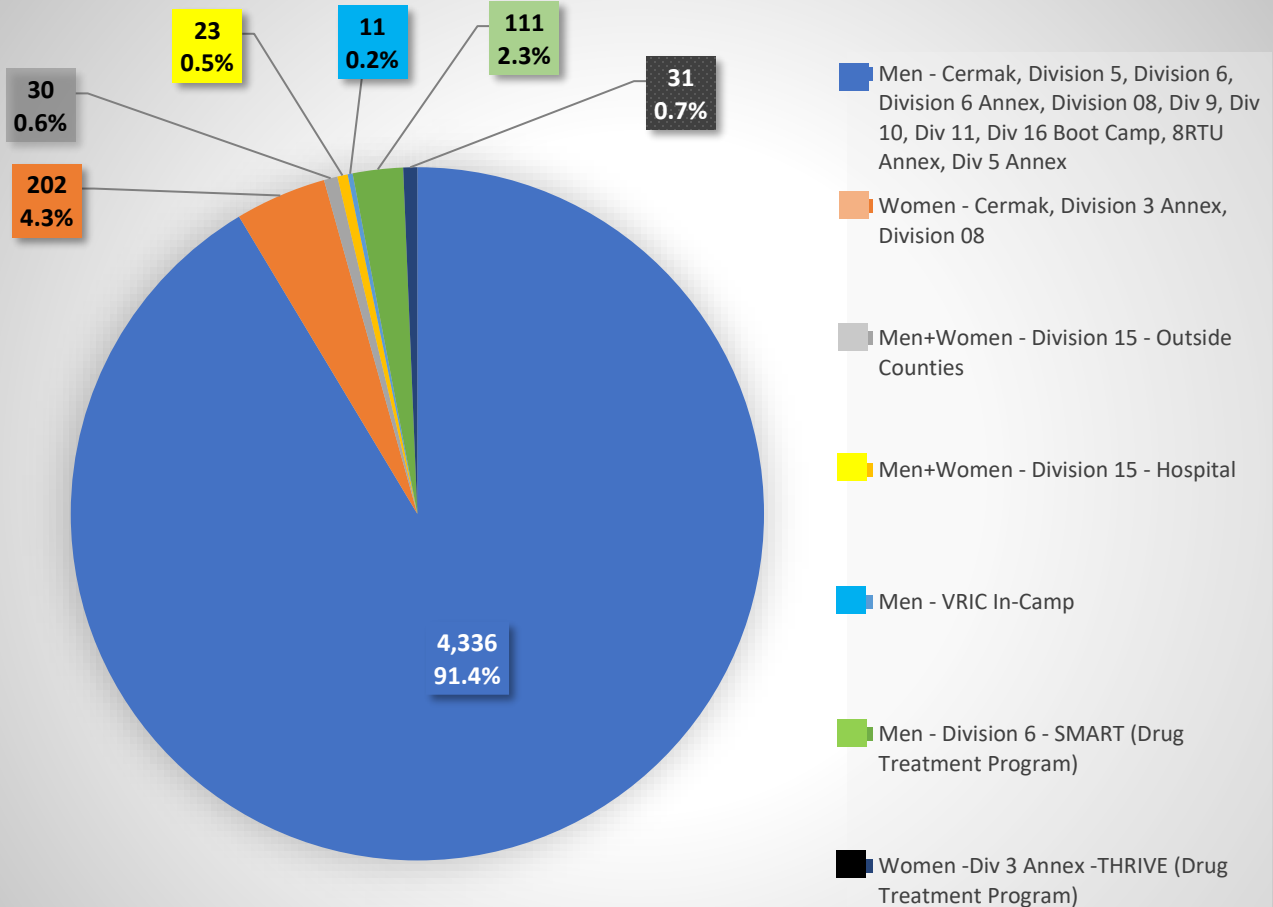

Sheriff's Daily Report

4/17/2024

Under the Custody of the Sheriff	
Total Male and Female	6,363
Jail Population	4,744
Community Corrections	1,619

Jail Population - Behind the Walls

Sheriff's Daily Report

4/17/2024

CCSO Population Demographics