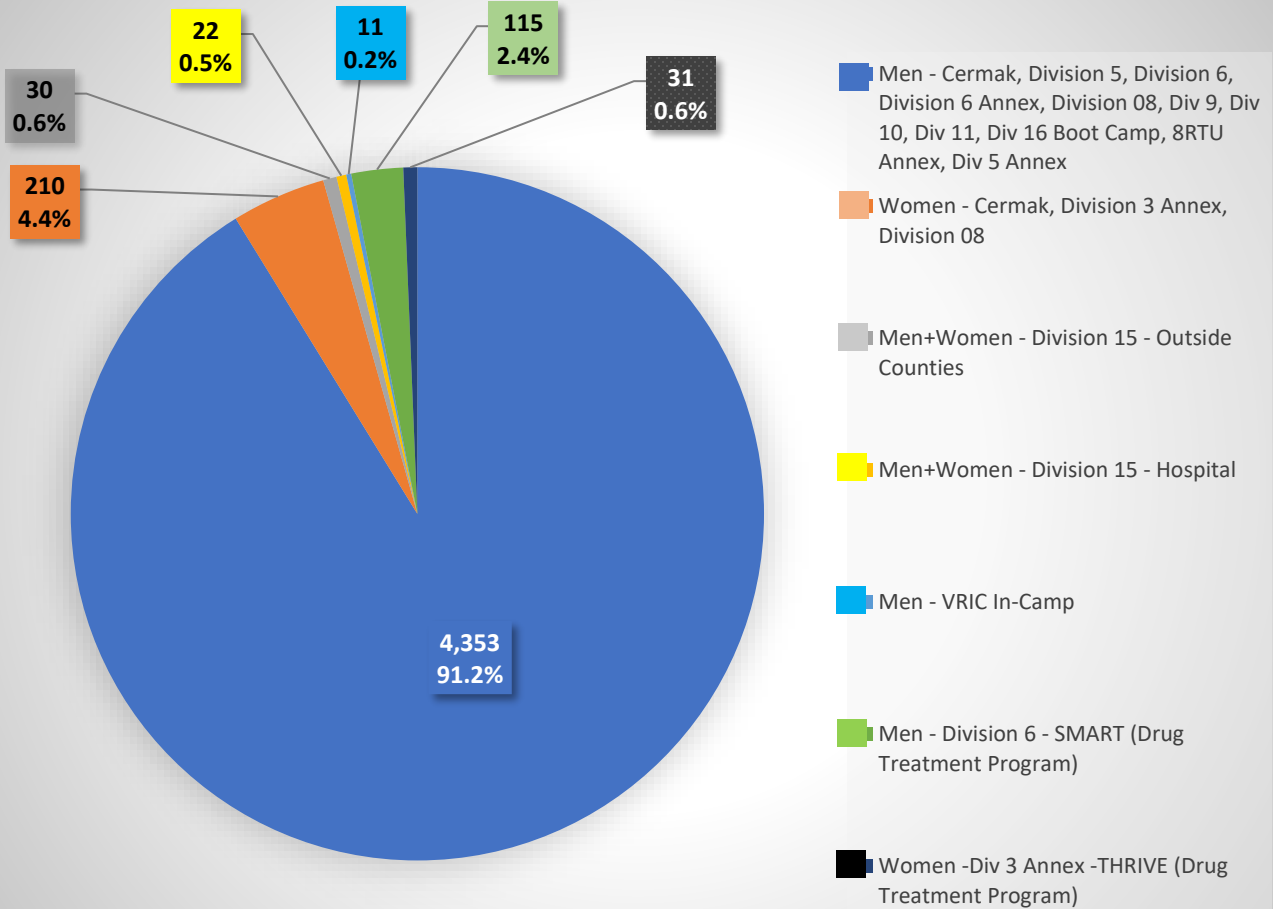

Sheriff's Daily Report

4/16/2024

Under the Custody of the Sheriff	
Total Male and Female	6,407
Jail Population	4,772
Community Corrections	1,635

Jail Population - Behind the Walls

Sheriff's Daily Report

4/16/2024

CCSO Population Demographics