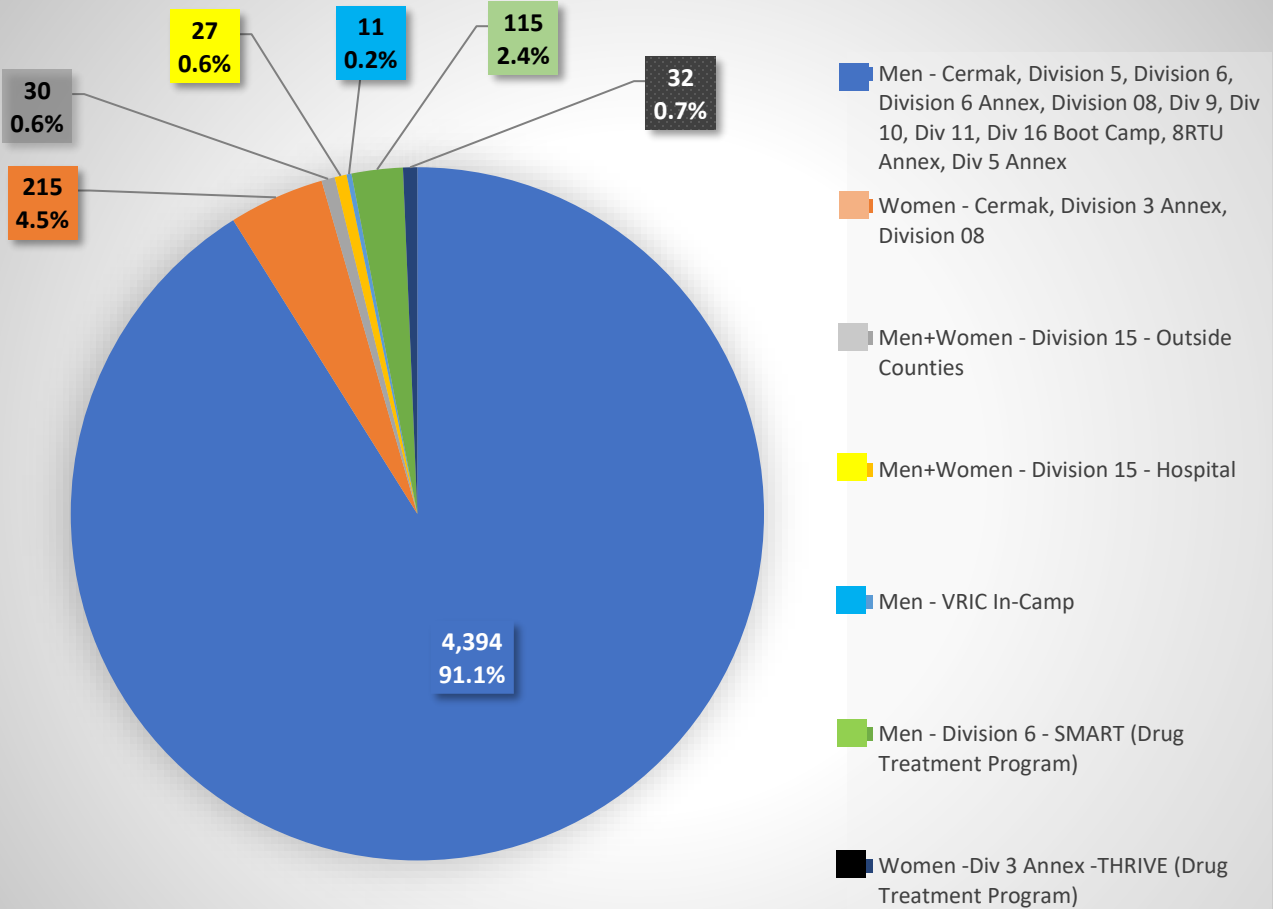

Sheriff's Daily Report

4/15/2024

Under the Custody of the Sheriff	
Total Male and Female	6,469
Jail Population	4,824
Community Corrections	1,645

Jail Population - Behind the Walls

Sheriff's Daily Report

4/15/2024

CCSO Population Demographics