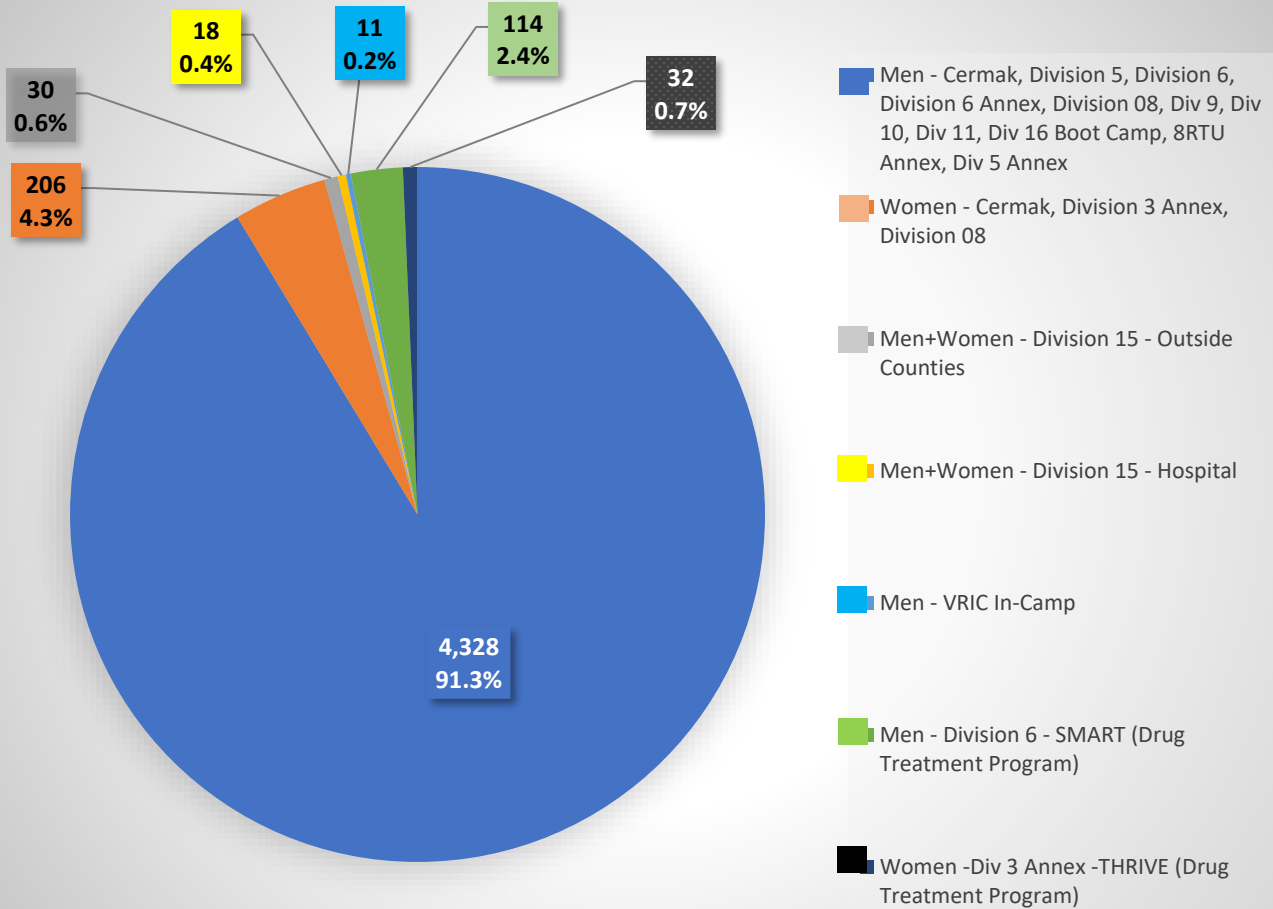

# Sheriff's Daily Report

## 4/13/2024

Under the Custody of the Sheriff	
<b>Total Male and Female</b>	<b>6,372</b>
Jail Population	4,739
Community Corrections	1,633

### Jail Population - Behind the Walls

## CCSO Population Demographics