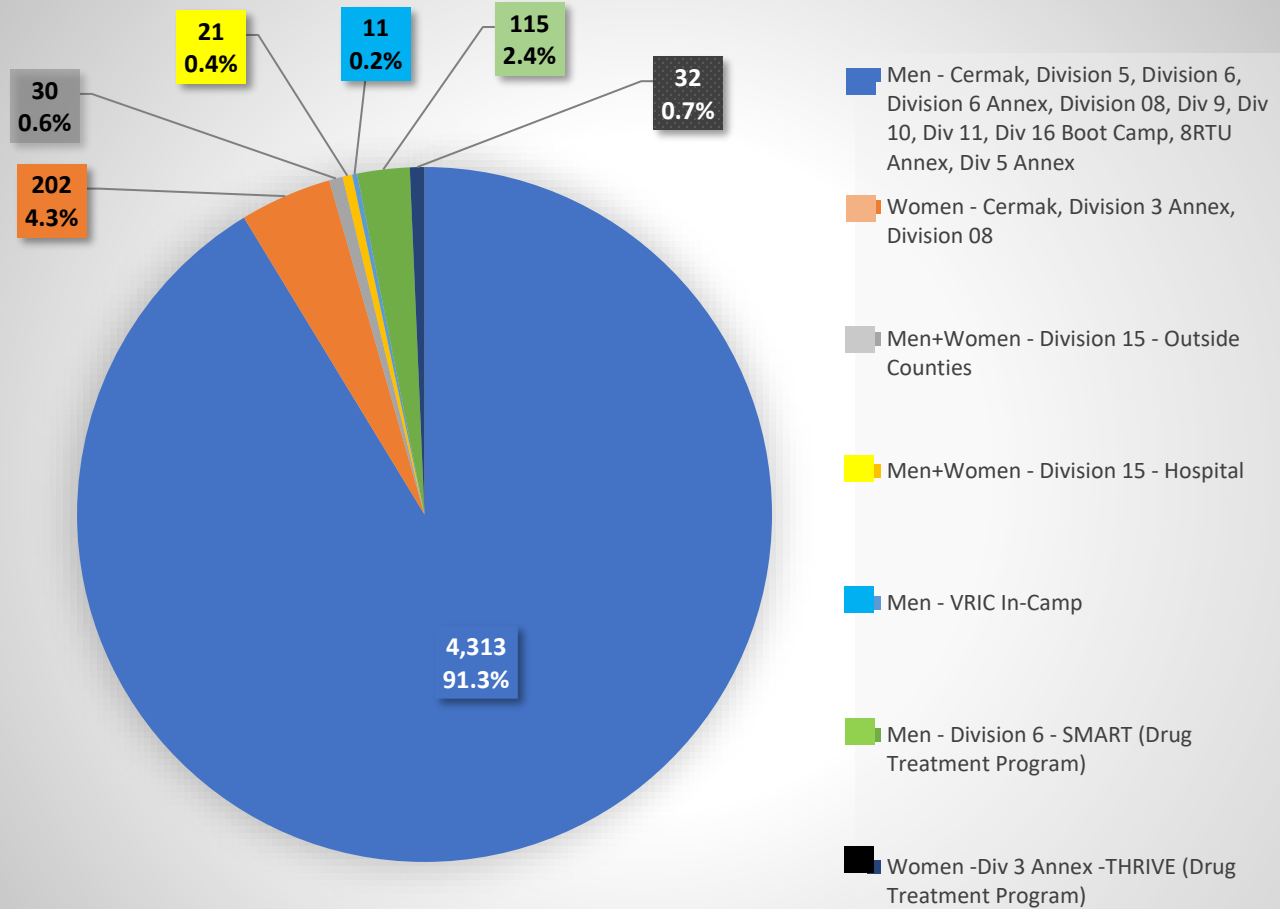

Sheriff's Daily Report

4/12/2024

Under the Custody of the Sheriff	
Total Male and Female	6,339
Jail Population	4,724
Community Corrections	1,615

Jail Population - Behind the Walls

Sheriff's Daily Report

4/12/2024

CCSO Population Demographics

In Confinement

Gender ID Distribution

Race Distribution

Age Distribution

Community Corrections

Gender ID Distribution

Race Distribution

Age Distribution