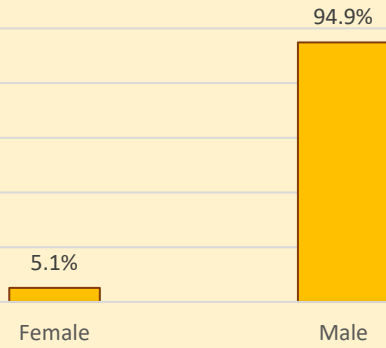

Sheriff's Daily Report

4/12/2024

Under the Custody of the Sheriff	
Total Male and Female	6,339
Jail Population	4,724
Community Corrections	1,615

Jail Population - Behind the Walls

Sheriff's Daily Report

4/12/2024

CCSO Population Demographics

In Confinement

Gender ID Distribution

Race Distribution

Age Distribution

Community Corrections

Gender ID Distribution

Race Distribution

Age Distribution