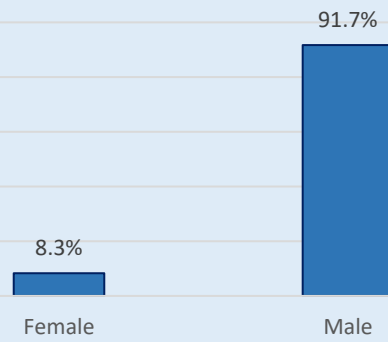

Sheriff's Daily Report

4/12/2024

Under the Custody of the Sheriff	
Total Male and Female	6,339
Jail Population	4,724
Community Corrections	1,615

Jail Population - Behind the Walls

Sheriff's Daily Report

4/12/2024

CCSO Population Demographics

In Confinement

Gender ID Distribution

Race Distribution

Age Distribution

Community Corrections

Gender ID Distribution

Race Distribution

Age Distribution