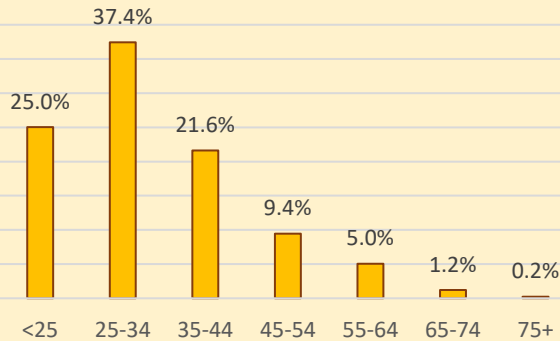

Sheriff's Daily Report

4/12/2024

Under the Custody of the Sheriff	
Total Male and Female	6,339
Jail Population	4,724
Community Corrections	1,615

Jail Population - Behind the Walls

Sheriff's Daily Report

4/12/2024

CCSO Population Demographics

In Confinement

Gender ID Distribution

Race Distribution

Age Distribution

Community Corrections

Gender ID Distribution

Race Distribution

Age Distribution