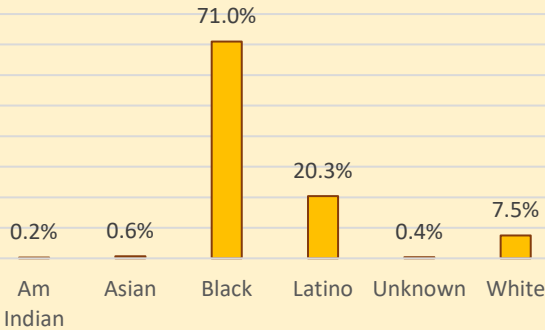

Sheriff's Daily Report

4/12/2024

Under the Custody of the Sheriff	
Total Male and Female	6,339
Jail Population	4,724
Community Corrections	1,615

Jail Population - Behind the Walls

Sheriff's Daily Report

4/12/2024

CCSO Population Demographics

In Confinement

Gender ID Distribution

Race Distribution

Age Distribution

Community Corrections

Gender ID Distribution

Race Distribution

Age Distribution