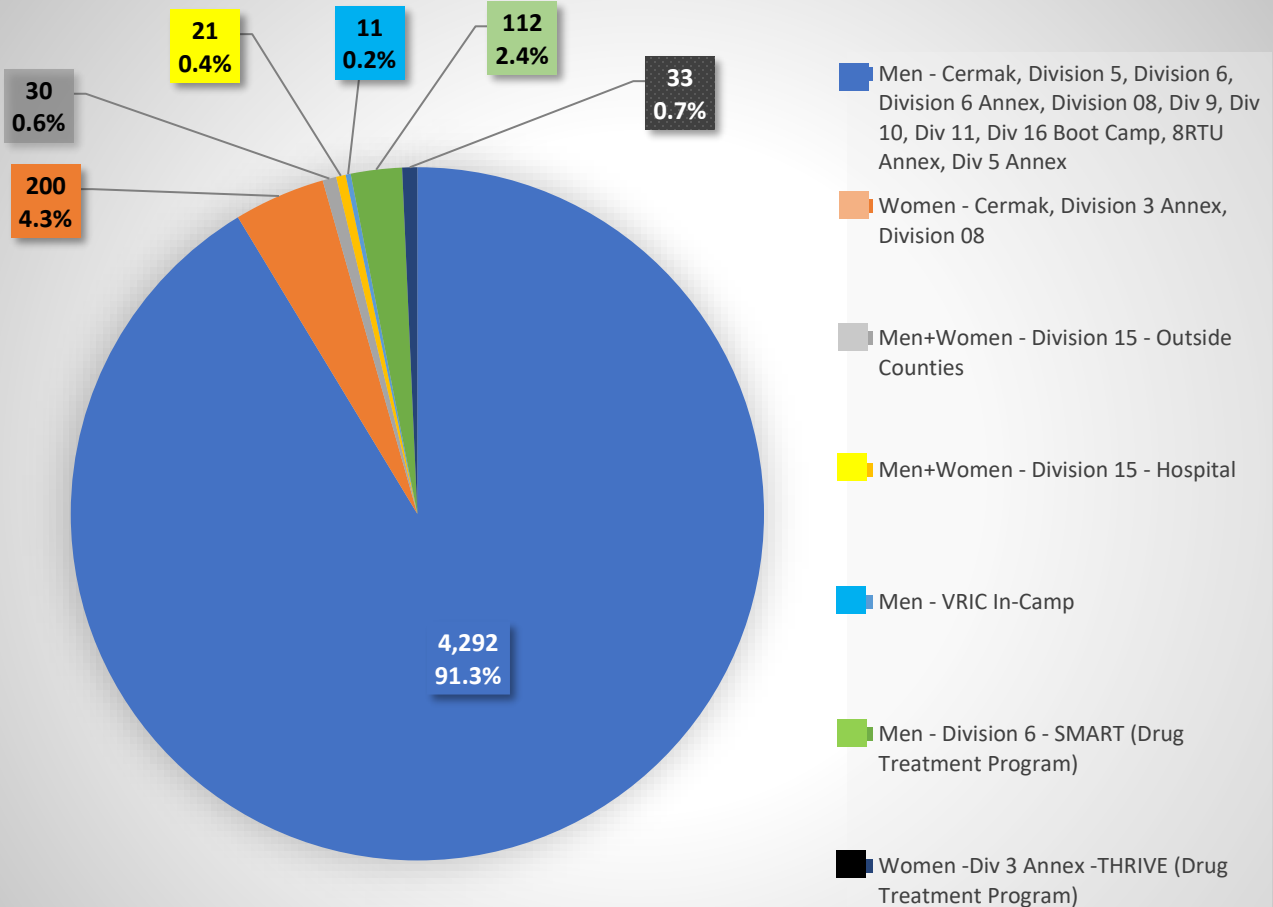

# Sheriff's Daily Report

## 4/11/2024

Under the Custody of the Sheriff	
<b>Total Male and Female</b>	<b>6,311</b>
Jail Population	4,699
Community Corrections	1,612

### Jail Population - Behind the Walls