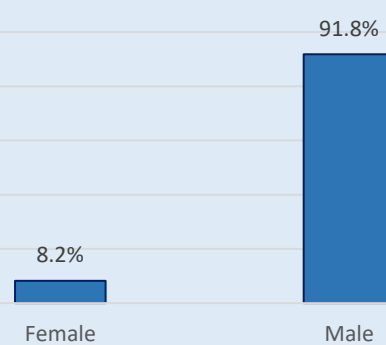

Sheriff's Daily Report

4/10/2024

| Under the Custody of the Sheriff | |
|----------------------------------|--------------|
| Total Male and Female | 6,313 |
| Jail Population | 4,701 |
| Community Corrections | 1,612 |

Jail Population - Behind the Walls

Sheriff's Daily Report

4/10/2024

CCSO Population Demographics

In Confinement

Gender ID Distribution

Race Distribution

Age Distribution

Community Corrections

Gender ID Distribution

Race Distribution

Age Distribution