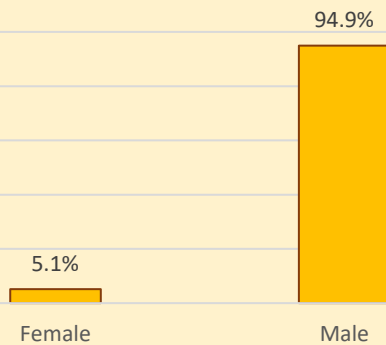

Sheriff's Daily Report

4/10/2024

| Under the Custody of the Sheriff | |
|----------------------------------|--------------|
| Total Male and Female | 6,313 |
| Jail Population | 4,701 |
| Community Corrections | 1,612 |

Jail Population - Behind the Walls

Sheriff's Daily Report

4/10/2024

CCSO Population Demographics

In Confinement

Gender ID Distribution

Race Distribution

Age Distribution

Community Corrections

Gender ID Distribution

Race Distribution

Age Distribution