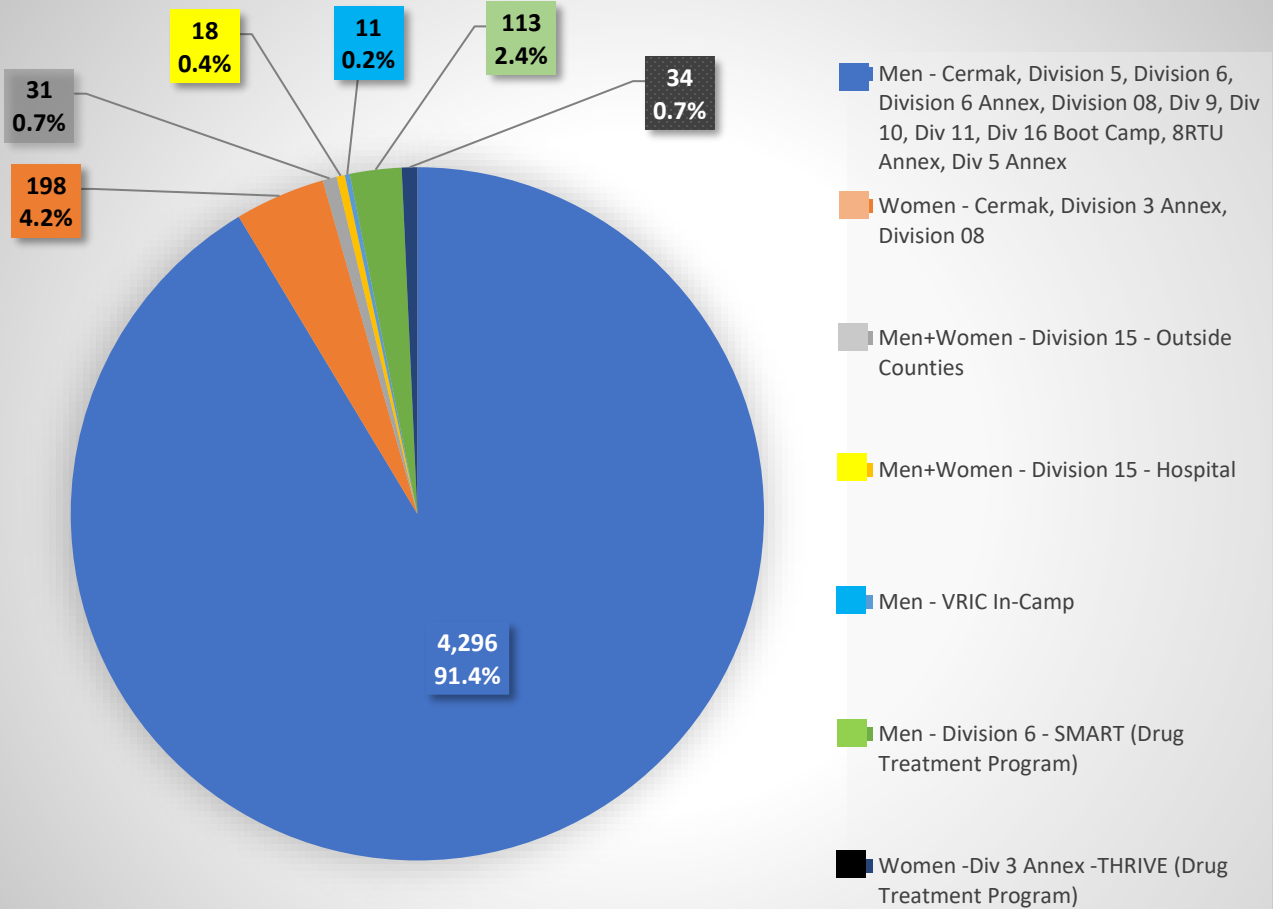

Sheriff's Daily Report

4/10/2024

| Under the Custody of the Sheriff | |
|----------------------------------|--------------|
| Total Male and Female | 6,313 |
| Jail Population | 4,701 |
| Community Corrections | 1,612 |

Jail Population - Behind the Walls

Sheriff's Daily Report

4/10/2024

CCSO Population Demographics

In Confinement

Gender ID Distribution

Race Distribution

Age Distribution

Community Corrections

Gender ID Distribution

Race Distribution

Age Distribution