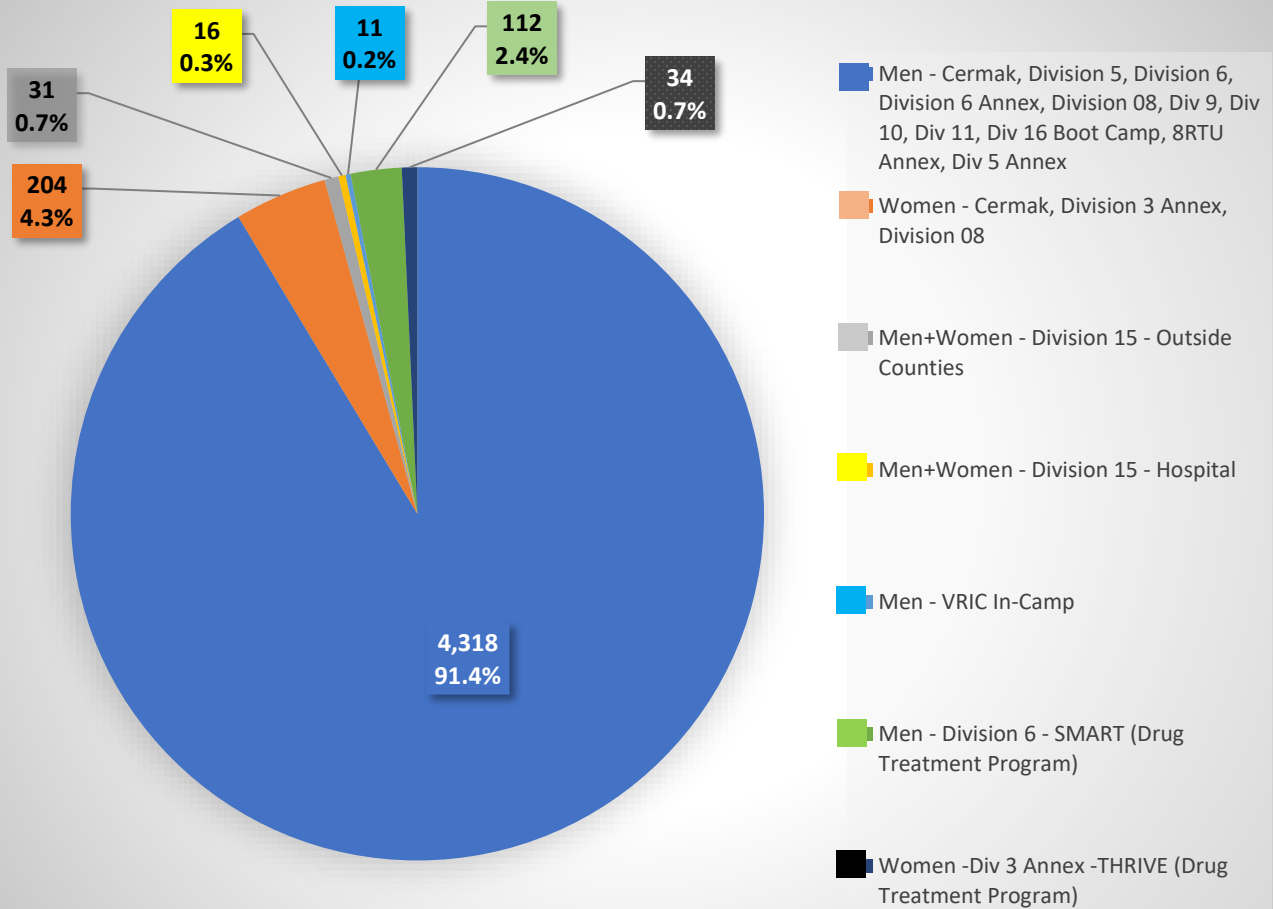

Sheriff's Daily Report

4/9/2024

Under the Custody of the Sheriff	
Total Male and Female	6,348
Jail Population	4,726
Community Corrections	1,622

Jail Population - Behind the Walls

Sheriff's Daily Report

4/9/2024

CCSO Population Demographics