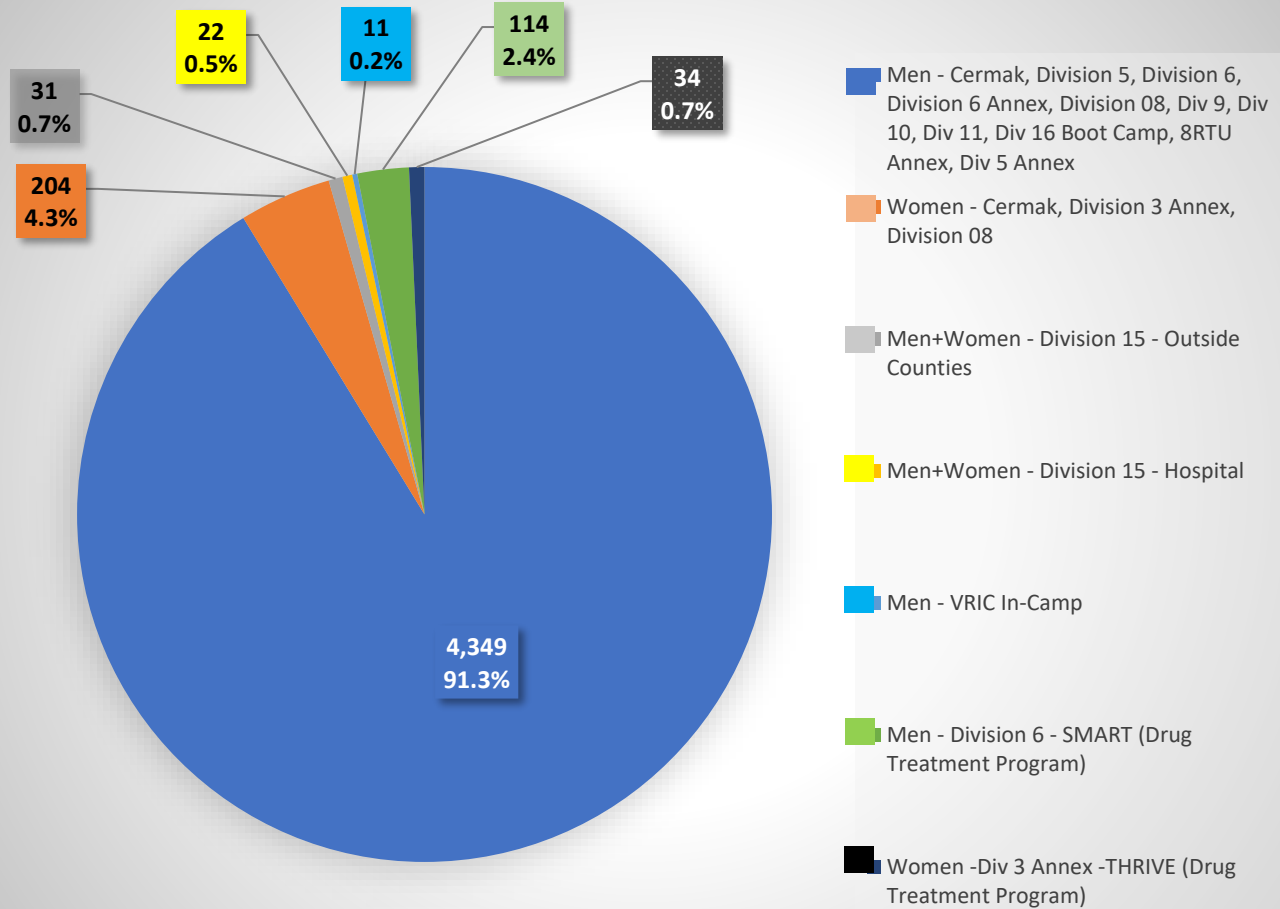

# Sheriff's Daily Report

## 4/7/2024

Under the Custody of the Sheriff	
Total Male and Female	6,381
Jail Population	4,765
Community Corrections	1,616

### Jail Population - Behind the Walls