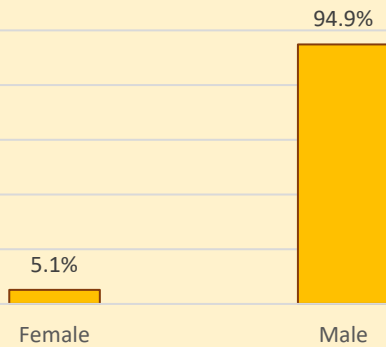

CCSO Population Demographics

In Confinement

Gender ID Distribution