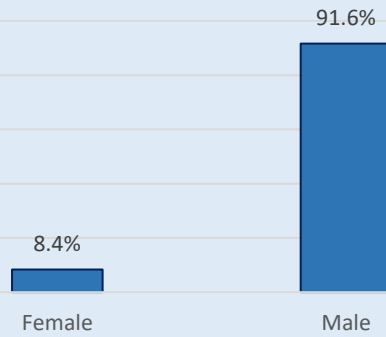

Sheriff's Daily Report

4/4/2024

| Under the Custody of the Sheriff | |
|----------------------------------|--------------|
| Total Male and Female | 6,313 |
| Jail Population | 4,703 |
| Community Corrections | 1,610 |

Jail Population - Behind the Walls

Sheriff's Daily Report

4/4/2024

CCSO Population Demographics

In Confinement

Gender ID Distribution

Race Distribution

Age Distribution

Community Corrections

Gender ID Distribution

Race Distribution

Age Distribution