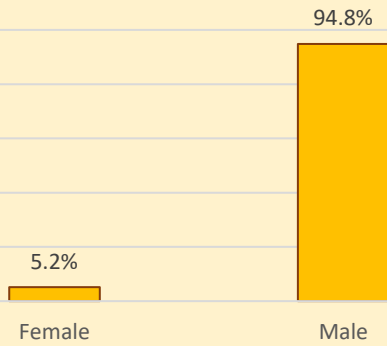

Sheriff's Daily Report

4/4/2024

| Under the Custody of the Sheriff | |
|----------------------------------|--------------|
| Total Male and Female | 6,313 |
| Jail Population | 4,703 |
| Community Corrections | 1,610 |

Jail Population - Behind the Walls

Sheriff's Daily Report

4/4/2024

CCSO Population Demographics

In Confinement

Gender ID Distribution

Race Distribution

Age Distribution

Community Corrections

Gender ID Distribution

Race Distribution

Age Distribution