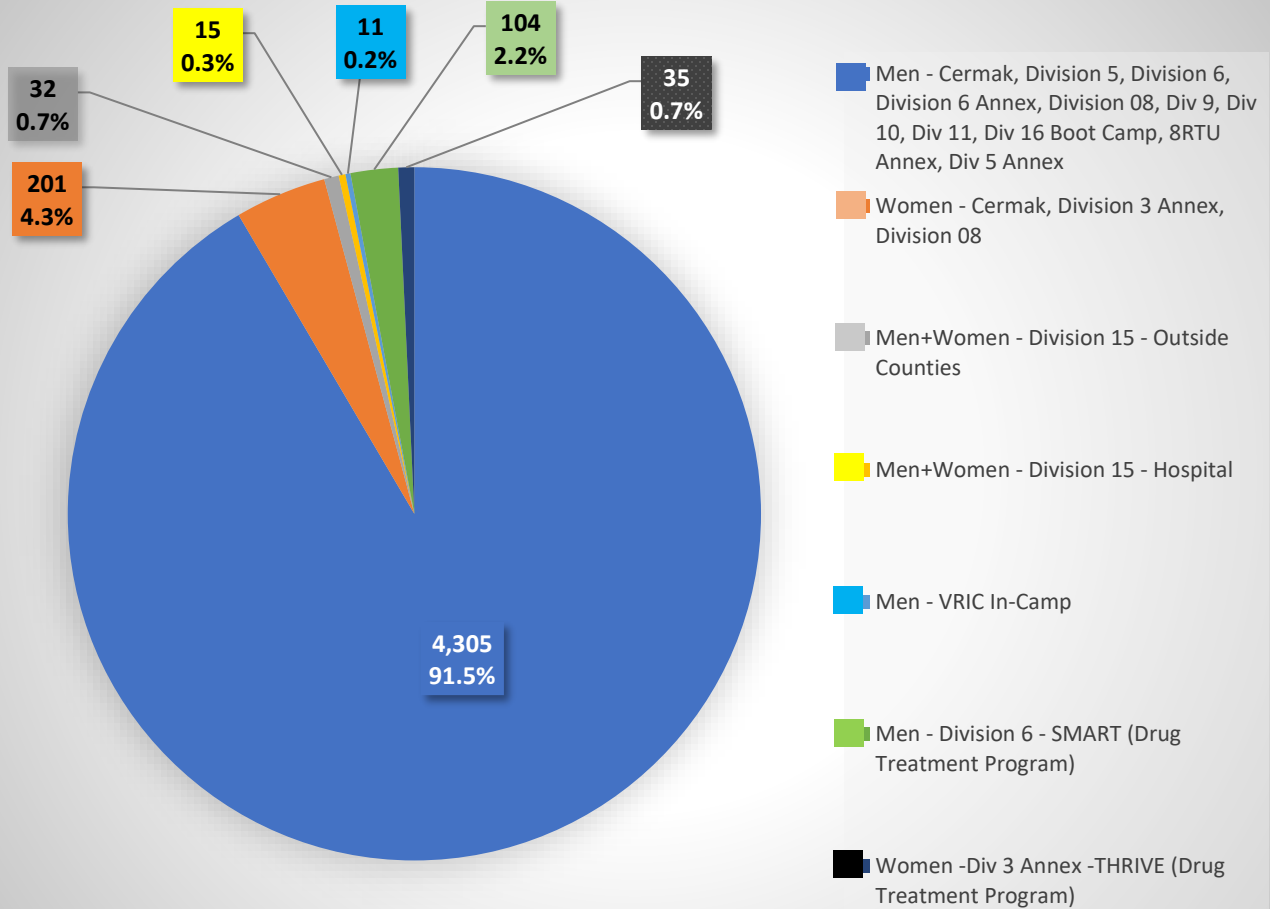

Sheriff's Daily Report

4/4/2024

| Under the Custody of the Sheriff | |
|----------------------------------|--------------|
| Total Male and Female | 6,313 |
| Jail Population | 4,703 |
| Community Corrections | 1,610 |

Jail Population - Behind the Walls

Sheriff's Daily Report

4/4/2024

CCSO Population Demographics

In Confinement

Gender ID Distribution

Race Distribution

Age Distribution

Community Corrections

Gender ID Distribution

Race Distribution

Age Distribution