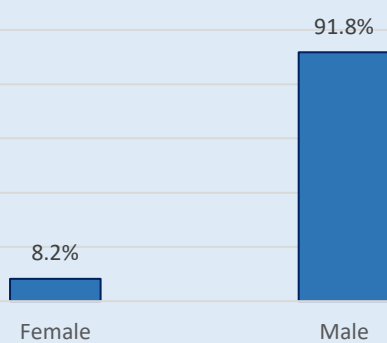

Sheriff's Daily Report

4/2/2024

Under the Custody of the Sheriff	
Total Male and Female	6,357
Jail Population	4,747
Community Corrections	1,610

Jail Population - Behind the Walls

Sheriff's Daily Report

4/2/2024

CCSO Population Demographics

In Confinement

Gender ID Distribution

Race Distribution

Age Distribution

Community Corrections

Gender ID Distribution

Race Distribution

Age Distribution