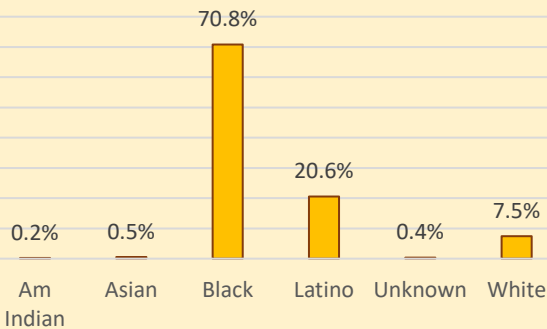

Sheriff's Daily Report

4/2/2024

Under the Custody of the Sheriff	
Total Male and Female	6,357
Jail Population	4,747
Community Corrections	1,610

Jail Population - Behind the Walls

Sheriff's Daily Report

4/2/2024

CCSO Population Demographics

In Confinement

Gender ID Distribution

Race Distribution

Age Distribution

Community Corrections

Gender ID Distribution

Race Distribution

Age Distribution