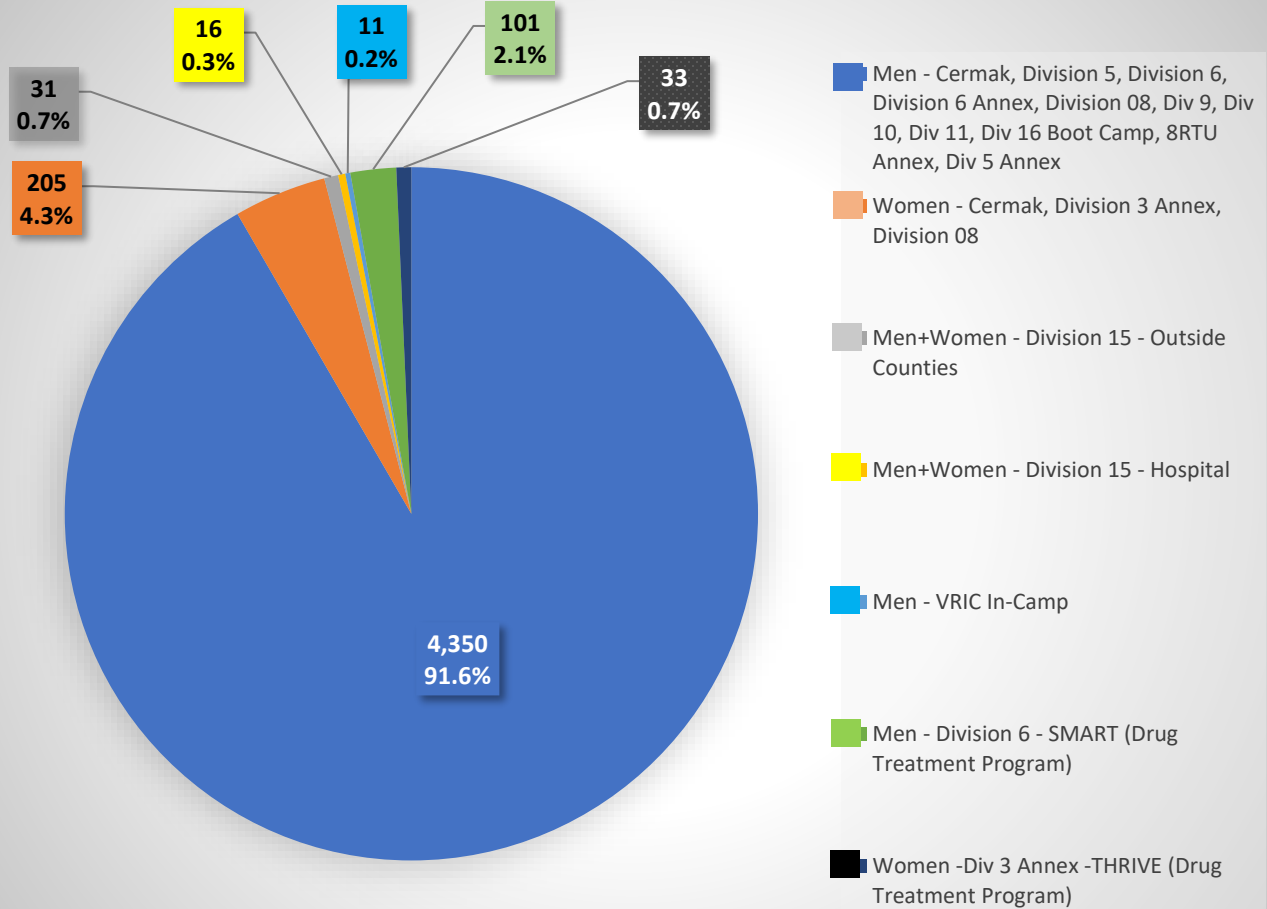

Sheriff's Daily Report

4/2/2024

Under the Custody of the Sheriff	
Total Male and Female	6,357
Jail Population	4,747
Community Corrections	1,610

Jail Population - Behind the Walls

Sheriff's Daily Report

4/2/2024

CCSO Population Demographics

In Confinement

Gender ID Distribution

Race Distribution

Age Distribution

Community Corrections

Gender ID Distribution

Race Distribution

Age Distribution