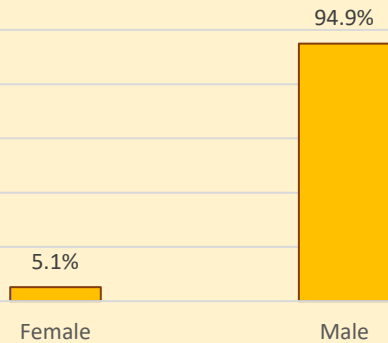

Sheriff's Daily Report

4/2/2024

Under the Custody of the Sheriff	
Total Male and Female	6,357
Jail Population	4,747
Community Corrections	1,610

Jail Population - Behind the Walls

Sheriff's Daily Report

4/2/2024

CCSO Population Demographics

In Confinement

Gender ID Distribution

Race Distribution

Age Distribution

Community Corrections

Gender ID Distribution

Race Distribution

Age Distribution