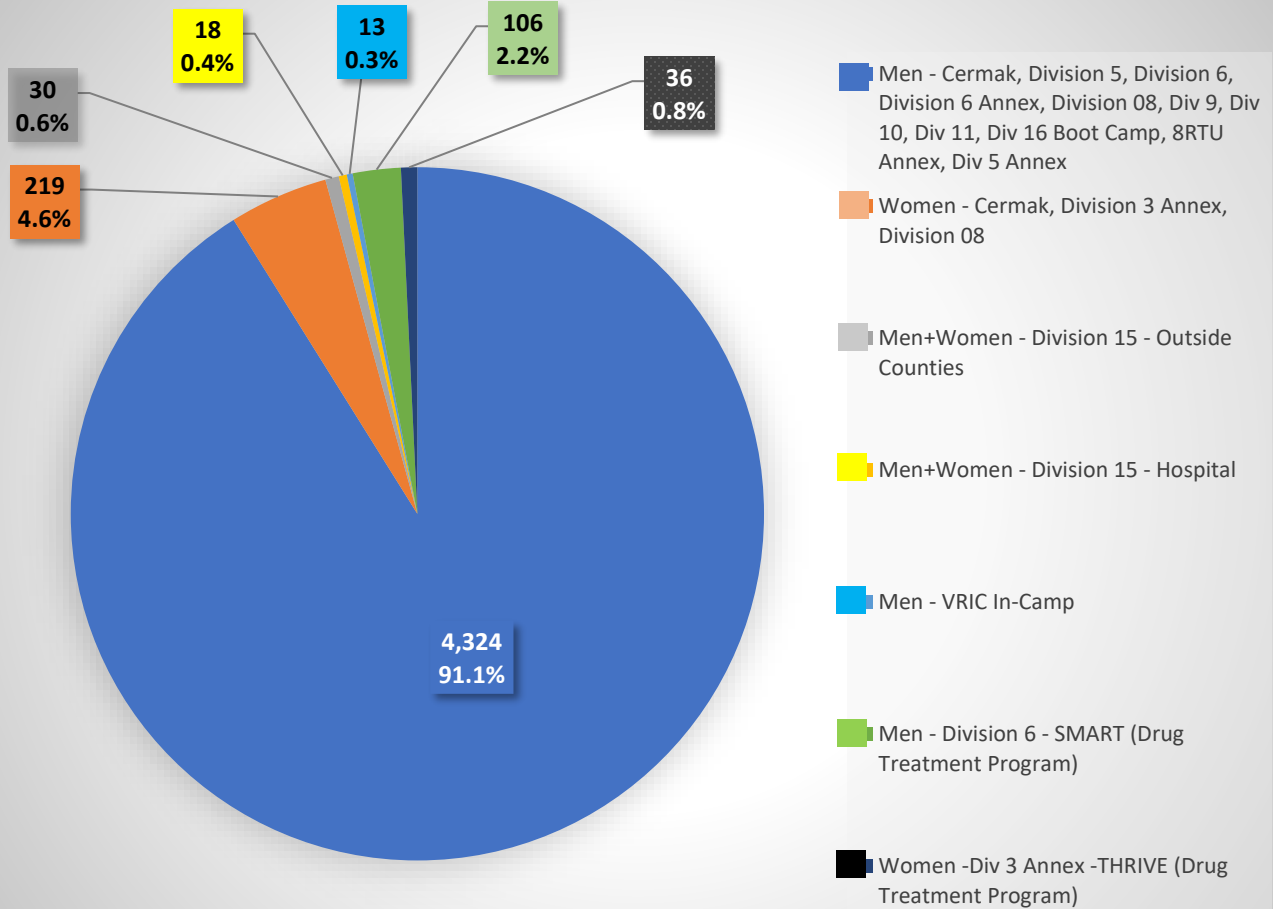

# Sheriff's Daily Report

3/26/2024

Under the Custody of the Sheriff	
<b>Total Male and Female</b>	<b>6,349</b>
Jail Population	4,746
Community Corrections	1,603

## Jail Population - Behind the Walls

## CCSO Population Demographics