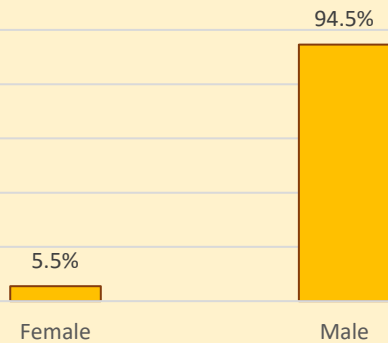

Sheriff's Daily Report

3/27/2024

Under the Custody of the Sheriff	
Total Male and Female	6,347
Jail Population	4,742
Community Corrections	1,605

Jail Population - Behind the Walls

Sheriff's Daily Report

3/27/2024

CCSO Population Demographics

In Confinement

Gender ID Distribution

Race Distribution

Age Distribution

Community Corrections

Gender ID Distribution

Race Distribution

Age Distribution