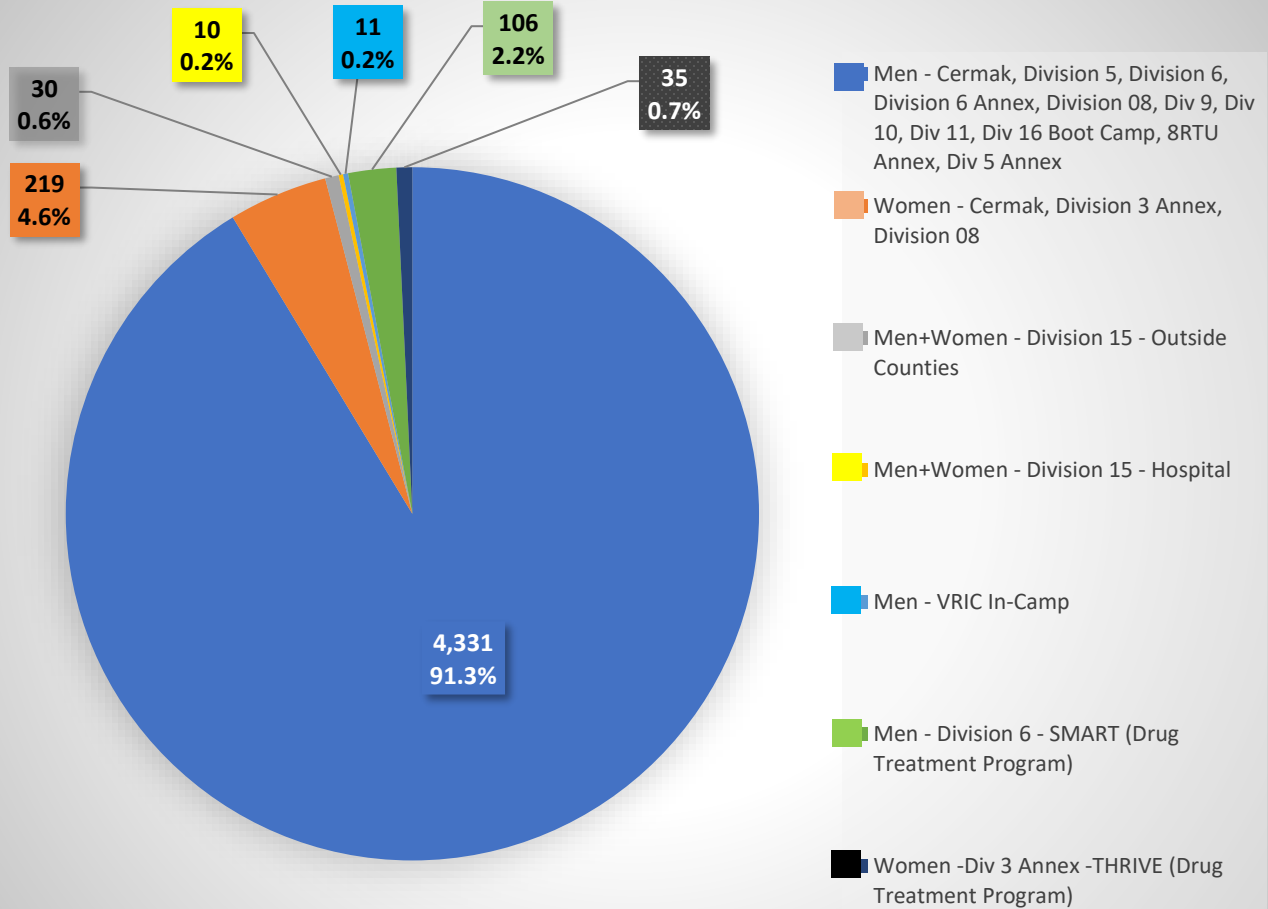

Sheriff's Daily Report

3/27/2024

Under the Custody of the Sheriff	
Total Male and Female	6,347
Jail Population	4,742
Community Corrections	1,605

Jail Population - Behind the Walls

Sheriff's Daily Report

3/27/2024

CCSO Population Demographics

In Confinement

Gender ID Distribution

Race Distribution

Age Distribution

Community Corrections

Gender ID Distribution

Race Distribution

Age Distribution