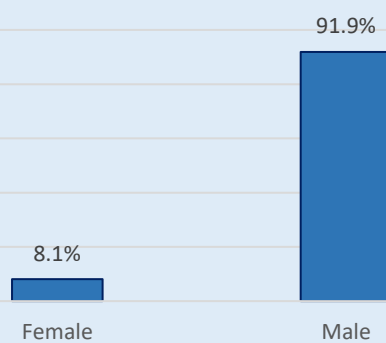

Sheriff's Daily Report

3/27/2024

Under the Custody of the Sheriff	
Total Male and Female	6,347
Jail Population	4,742
Community Corrections	1,605

Jail Population - Behind the Walls

Sheriff's Daily Report

3/27/2024

CCSO Population Demographics

In Confinement

Gender ID Distribution

Race Distribution

Age Distribution

Community Corrections

Gender ID Distribution

Race Distribution

Age Distribution