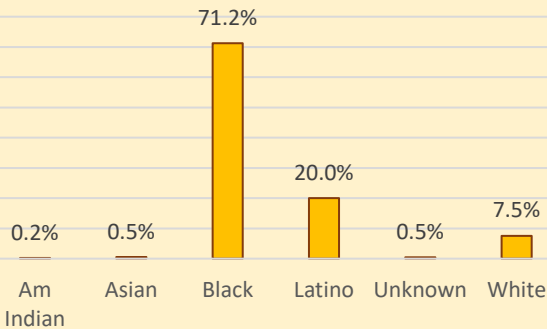

Sheriff's Daily Report

3/27/2024

Under the Custody of the Sheriff	
Total Male and Female	6,347
Jail Population	4,742
Community Corrections	1,605

Jail Population - Behind the Walls

Sheriff's Daily Report

3/27/2024

CCSO Population Demographics

In Confinement

Gender ID Distribution

Race Distribution

Age Distribution

Community Corrections

Gender ID Distribution

Race Distribution

Age Distribution