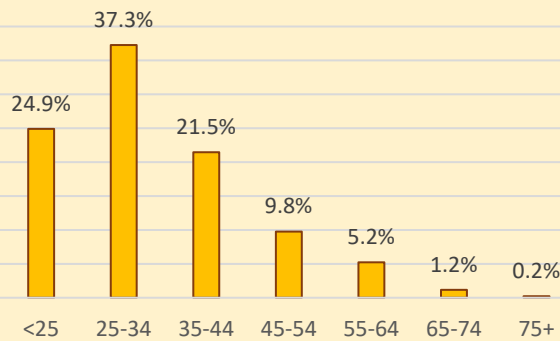

Sheriff's Daily Report

3/27/2024

Under the Custody of the Sheriff	
Total Male and Female	6,347
Jail Population	4,742
Community Corrections	1,605

Jail Population - Behind the Walls

Sheriff's Daily Report

3/27/2024

CCSO Population Demographics

In Confinement

Gender ID Distribution

Race Distribution

Age Distribution

Community Corrections

Gender ID Distribution

Race Distribution

Age Distribution