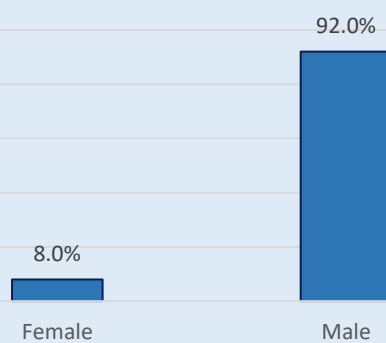

Sheriff's Daily Report

3/25/2024

Under the Custody of the Sheriff	
Total Male and Female	6,408
Jail Population	4,801
Community Corrections	1,607

Jail Population - Behind the Walls

Sheriff's Daily Report

3/25/2024

CCSO Population Demographics

In Confinement

Gender ID Distribution

Race Distribution

Age Distribution

Community Corrections

Gender ID Distribution

Race Distribution

Age Distribution