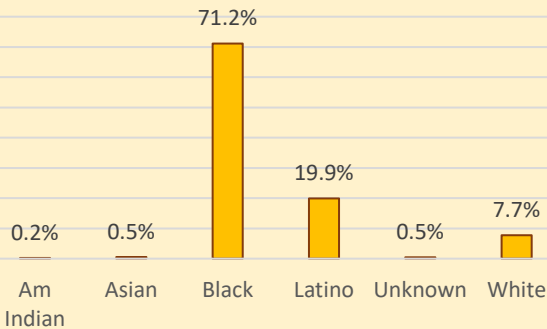

Sheriff's Daily Report

3/25/2024

Under the Custody of the Sheriff	
Total Male and Female	6,408
Jail Population	4,801
Community Corrections	1,607

Jail Population - Behind the Walls

Sheriff's Daily Report

3/25/2024

CCSO Population Demographics

In Confinement

Gender ID Distribution

Race Distribution

Age Distribution

Community Corrections

Gender ID Distribution

Race Distribution

Age Distribution