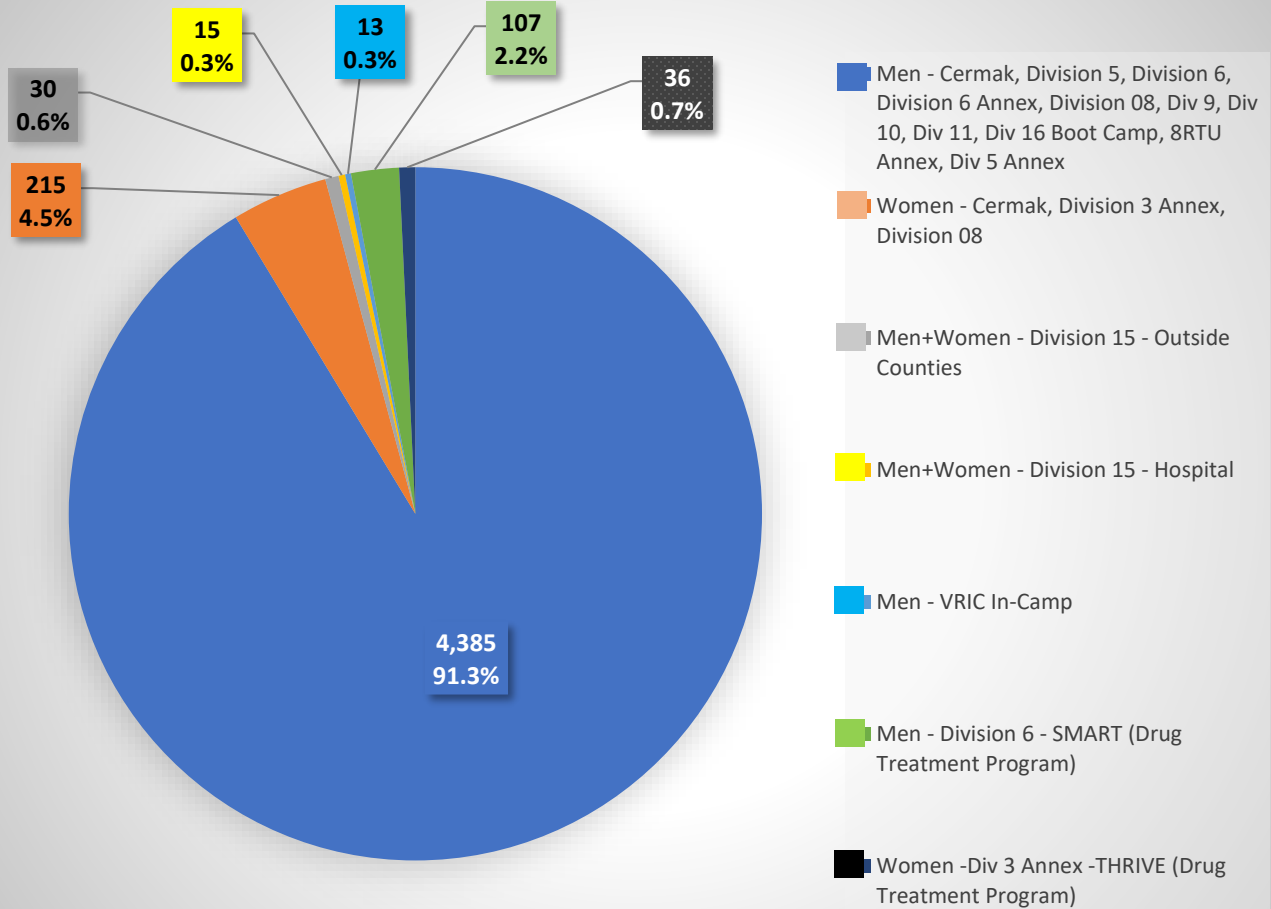

Sheriff's Daily Report

3/25/2024

Under the Custody of the Sheriff	
Total Male and Female	6,408
Jail Population	4,801
Community Corrections	1,607

Jail Population - Behind the Walls

Sheriff's Daily Report

3/25/2024

CCSO Population Demographics

In Confinement

Gender ID Distribution

Race Distribution

Age Distribution

Community Corrections

Gender ID Distribution

Race Distribution

Age Distribution