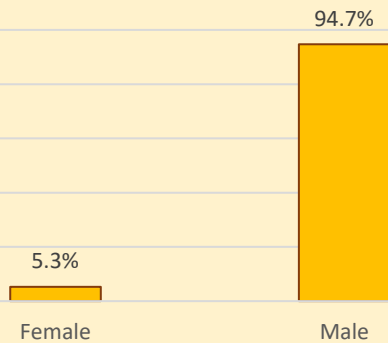

Sheriff's Daily Report

3/25/2024

Under the Custody of the Sheriff	
Total Male and Female	6,408
Jail Population	4,801
Community Corrections	1,607

Jail Population - Behind the Walls

Sheriff's Daily Report

3/25/2024

CCSO Population Demographics

In Confinement

Gender ID Distribution

Race Distribution

Age Distribution

Community Corrections

Gender ID Distribution

Race Distribution

Age Distribution