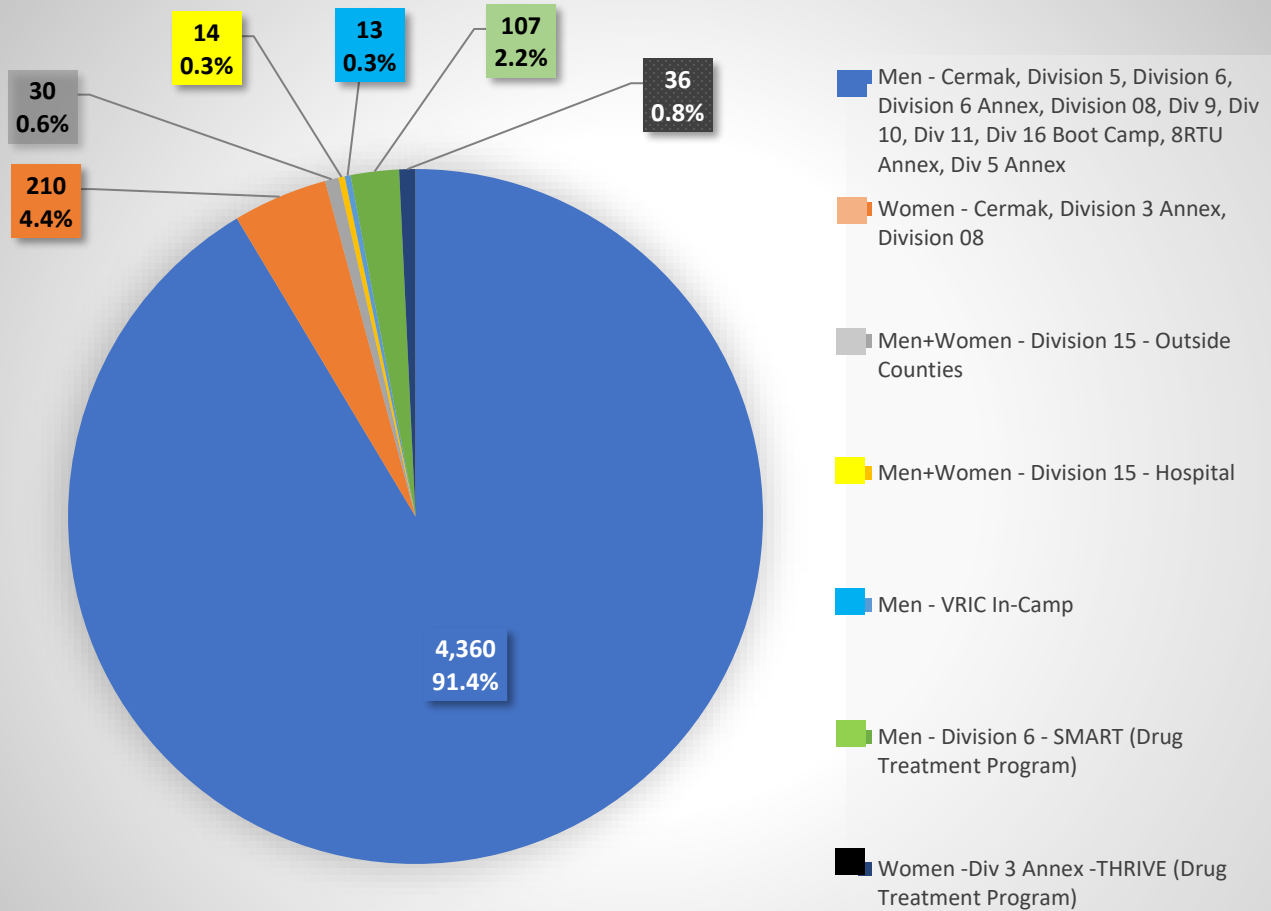

# Sheriff's Daily Report

## 3/24/2024

Under the Custody of the Sheriff	
Total Male and Female	6,375
Jail Population	4,770
Community Corrections	1,605

### Jail Population - Behind the Walls

## CCSO Population Demographics