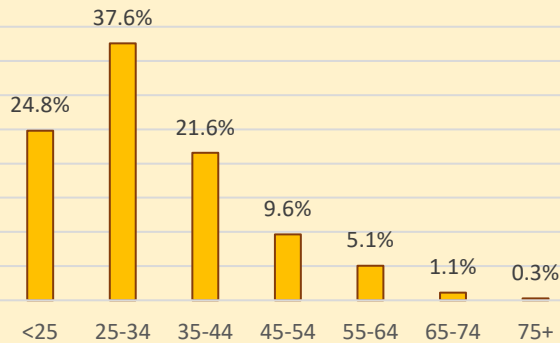

Sheriff's Daily Report

3/23/2024

Under the Custody of the Sheriff	
Total Male and Female	6,314
Jail Population	4,716
Community Corrections	1,598

Jail Population - Behind the Walls

Sheriff's Daily Report

3/23/2024

CCSO Population Demographics

In Confinement

Gender ID Distribution

Race Distribution

Age Distribution

Community Corrections

Gender ID Distribution

Race Distribution

Age Distribution