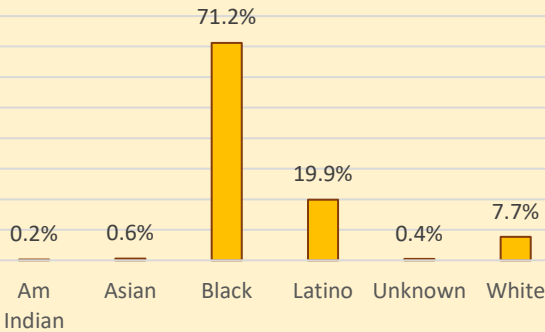

Sheriff's Daily Report

3/23/2024

Under the Custody of the Sheriff	
Total Male and Female	6,314
Jail Population	4,716
Community Corrections	1,598

Jail Population - Behind the Walls

Sheriff's Daily Report

3/23/2024

CCSO Population Demographics

In Confinement

Gender ID Distribution

Race Distribution

Age Distribution

Community Corrections

Gender ID Distribution

Race Distribution

Age Distribution