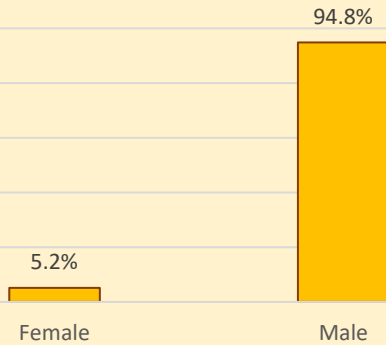

Sheriff's Daily Report

3/23/2024

Under the Custody of the Sheriff	
Total Male and Female	6,314
Jail Population	4,716
Community Corrections	1,598

Jail Population - Behind the Walls

Sheriff's Daily Report

3/23/2024

CCSO Population Demographics

In Confinement

Gender ID Distribution

Race Distribution

Age Distribution

Community Corrections

Gender ID Distribution

Race Distribution

Age Distribution