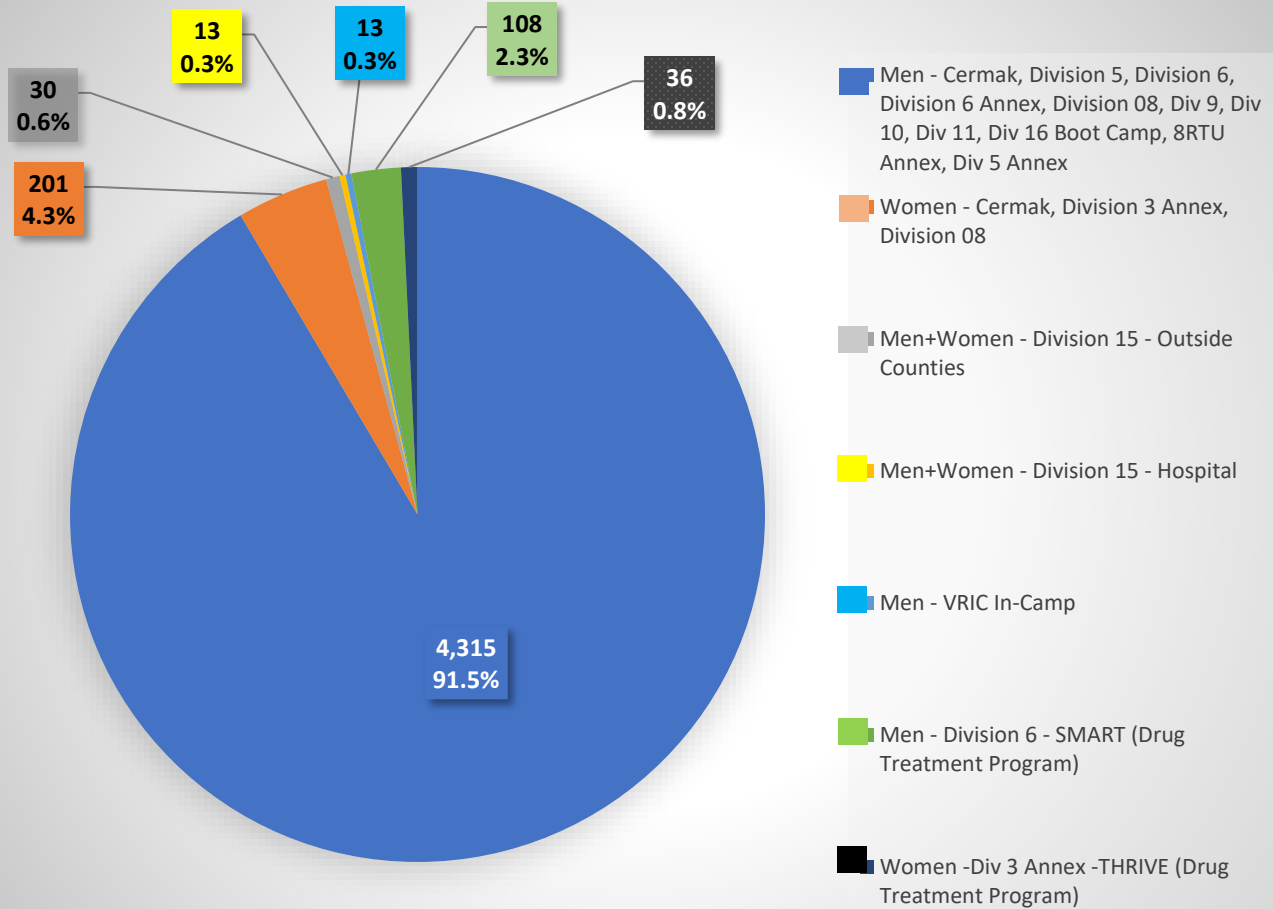

Sheriff's Daily Report

3/23/2024

Under the Custody of the Sheriff	
Total Male and Female	6,314
Jail Population	4,716
Community Corrections	1,598

Jail Population - Behind the Walls

Sheriff's Daily Report

3/23/2024

CCSO Population Demographics

In Confinement

Gender ID Distribution

Race Distribution

Age Distribution

Community Corrections

Gender ID Distribution

Race Distribution

Age Distribution