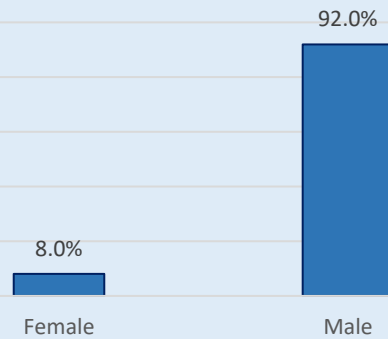

Sheriff's Daily Report

3/23/2024

Under the Custody of the Sheriff	
Total Male and Female	6,314
Jail Population	4,716
Community Corrections	1,598

Jail Population - Behind the Walls

Sheriff's Daily Report

3/23/2024

CCSO Population Demographics

In Confinement

Gender ID Distribution

Race Distribution

Age Distribution

Community Corrections

Gender ID Distribution

Race Distribution

Age Distribution