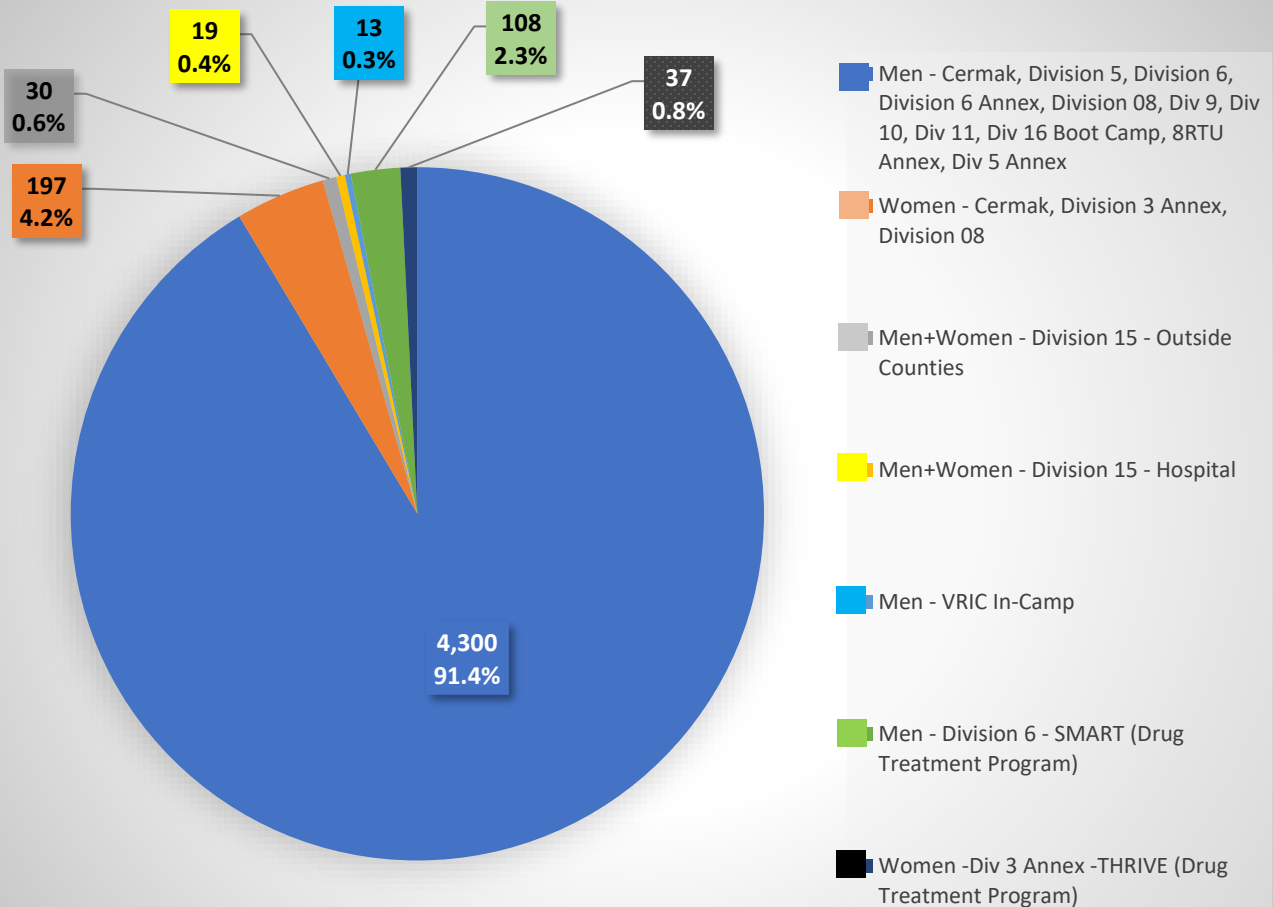

# Sheriff's Daily Report

3/22/2024

Under the Custody of the Sheriff	
Total Male and Female	6,304
Jail Population	4,704
Community Corrections	1,600

## Jail Population - Behind the Walls

## CCSO Population Demographics