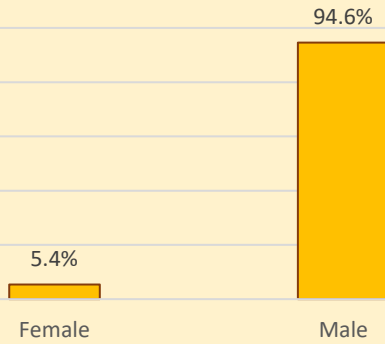

CCSO Population Demographics

In Confinement

Gender ID Distribution