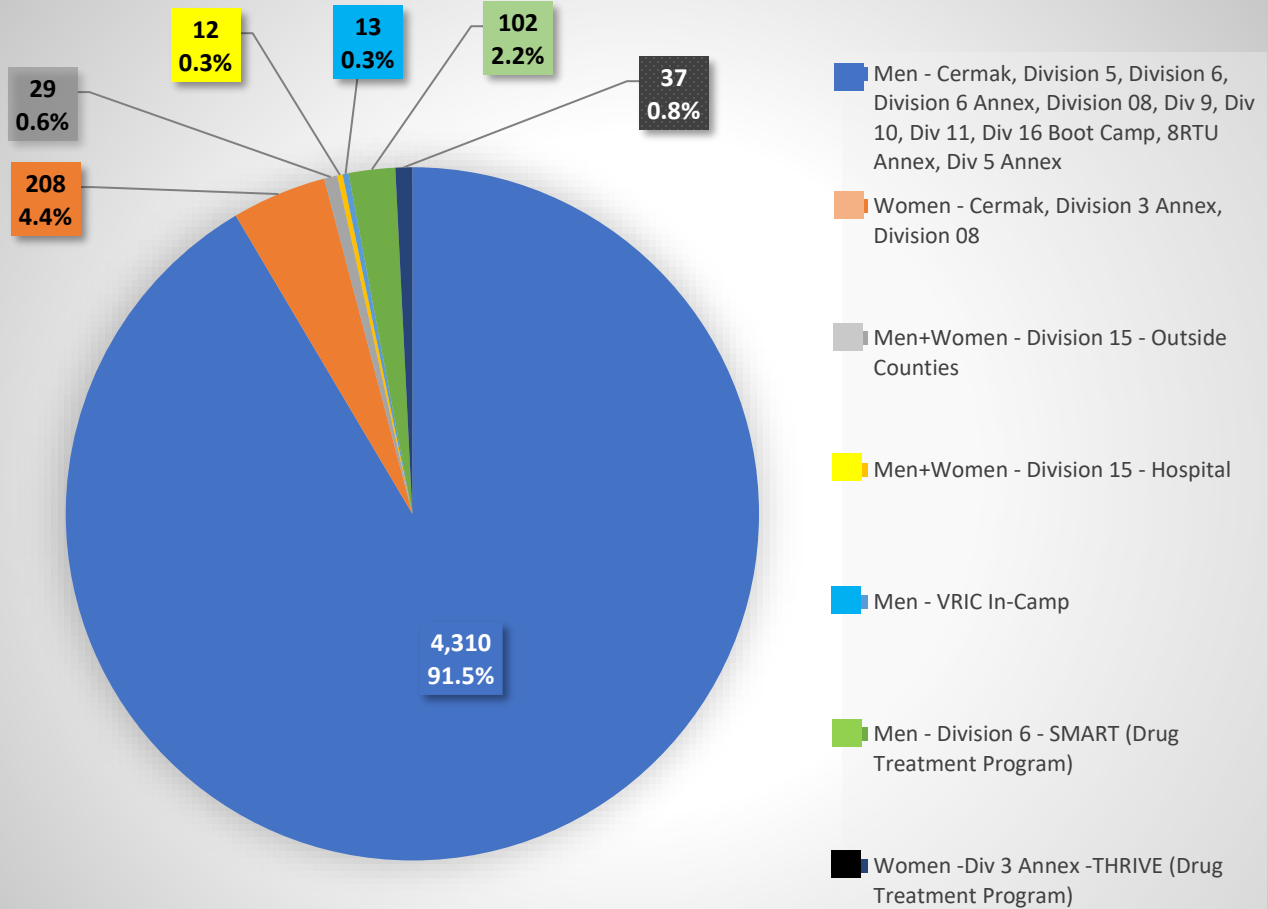

# Sheriff's Daily Report

3/20/2024

Under the Custody of the Sheriff	
Total Male and Female	6,323
Jail Population	4,711
Community Corrections	1,612

## Jail Population - Behind the Walls

### In Confinement

Gender ID Distribution

Race Distribution

Age Distribution