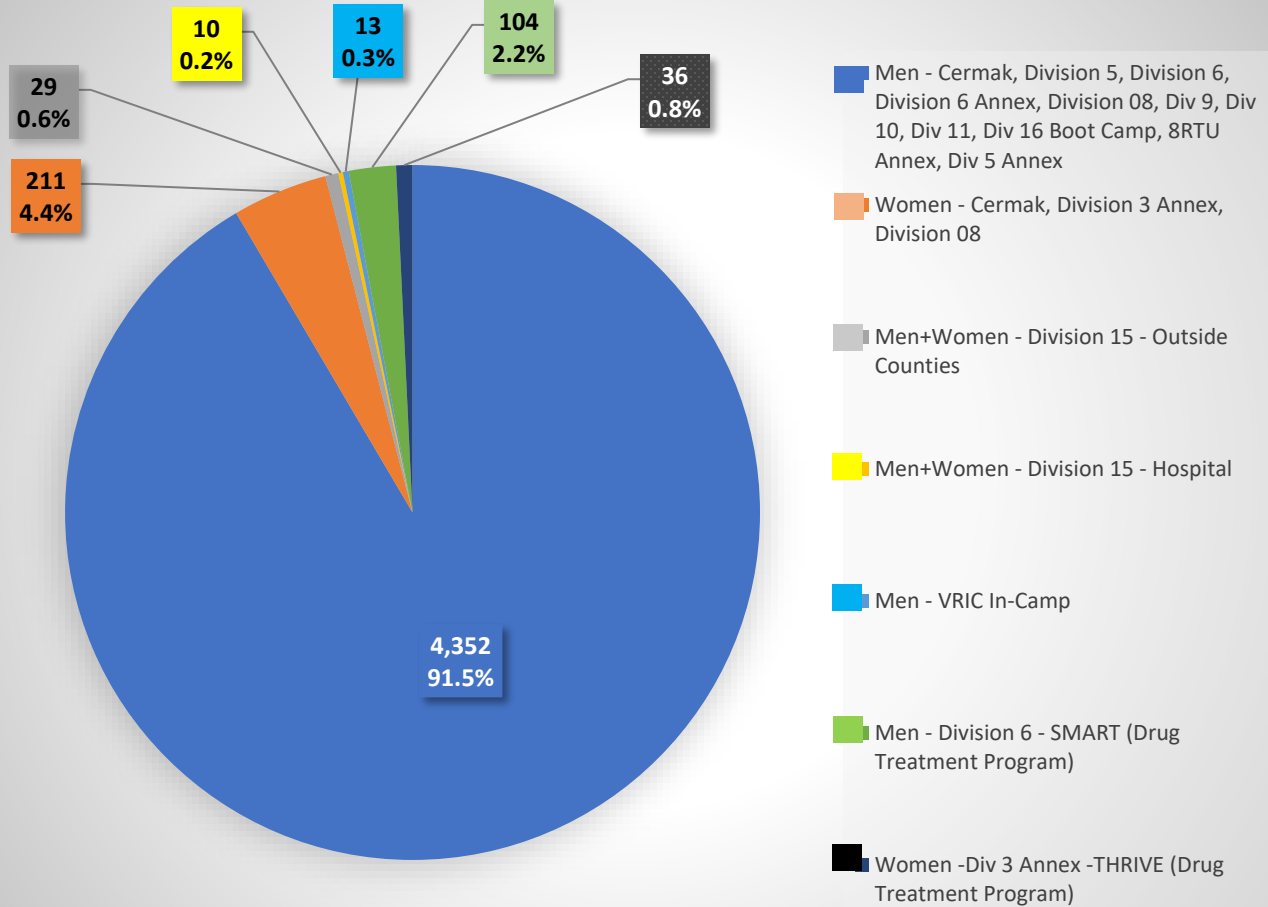

# Sheriff's Daily Report

## 3/17/2024

Under the Custody of the Sheriff	
Total Male and Female	6,374
Jail Population	4,755
Community Corrections	1,619

### Jail Population - Behind the Walls