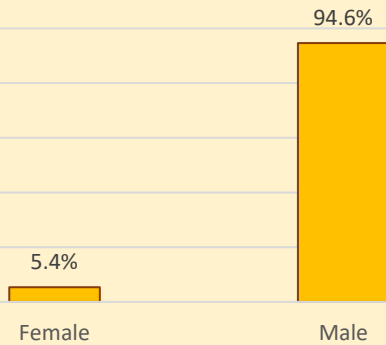

CCSO Population Demographics

In Confinement

Gender ID Distribution